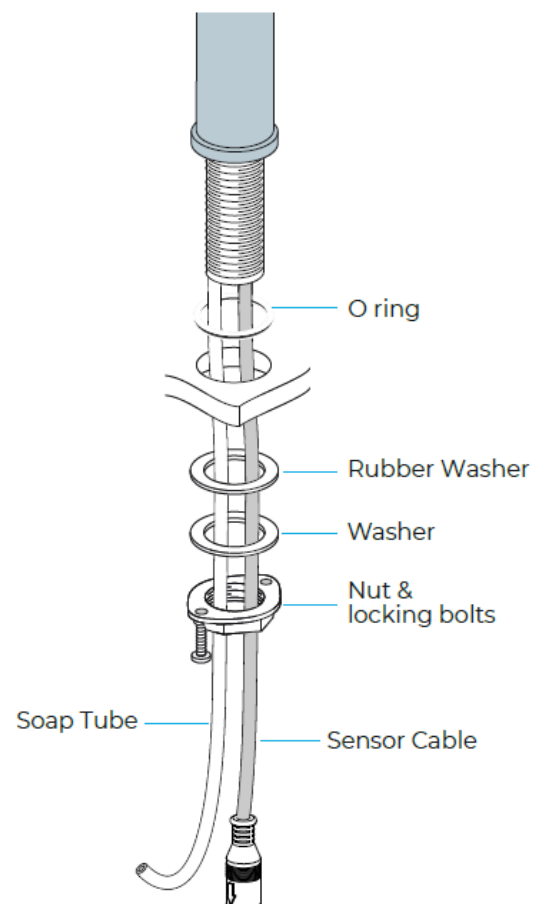

## BATHSELECT COMMERCIAL GOOSE NECK SOLID BRASS SENSOR SOAP DISPENSER SPECS

### Specs:

- Spout & Hardware: 304 Stainless Steel
- Power: D Cell Batteries/ Optional AC Adapter
- Pump Type: 6 Volt PERISTALTIC Pump System
- Soap Bottle Capacity: ~1600 (Just Under Half Gallon)
- optional 1 gallon containers
- Soap Amount Per Use: 0.5ML to 1.5ML, adjustable with
- optional remote control
- Soap Type: Standard Liquid Soap. NO GRIT Soaps
- Pop-Up Drain Rod: Optional
- Counter Top Specs.: Hole size: MIN 1".. Thickness: MAX 2"