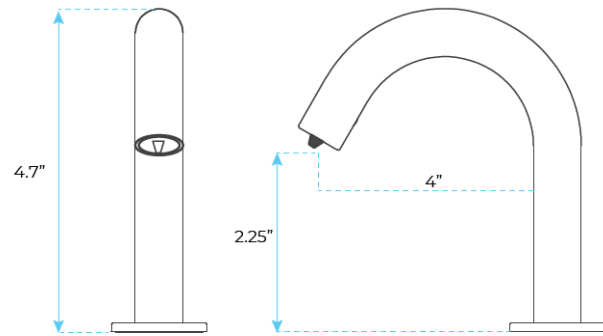

## BATHSELECT COMMERCIAL GOOSE NECK SOLID BRASS SENSOR SOAP DISPENSER SPECS

### Specs:

- Spout & Hardware: 304 Stainless Steel
- Power: D Cell Batteries/ Optional AC Adapter
- Pump Type: 6 Volt PERISTALTIC Pump System
- Soap Bottle Capacity: ~1600 (Just Under Half Gallon)
- optional 1 gallon containers
- Soap Amount Per Use: 0.5ML to 1.5ML, adjustable with
- optional remote control
- Soap Type: Standard Liquid Soap. NO GRIT Soaps
- Pop-Up Drain Rod: Optional
- Counter Top Specs.: Hole size: MIN 1".. Thickness: MAX 2"