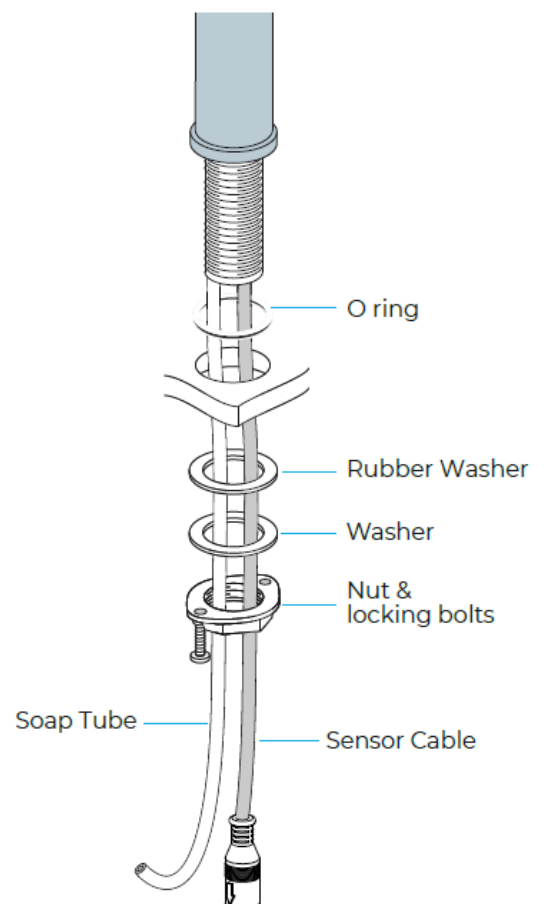

## DIJON COMMERCIAL DECK MOUNT AUTOMATIC SOAP DISPENSER IN CHROME FINISH SPECS

### Specs:

- Foam or liquid soap options
- Top-fill individual and multi-feed tank options Utilizes universal bulk soap
- Vandal-resistant construction
- Smart Sense System - Elegant translucent ring at the base of each dispenser gives a glowing indication of low battery, low soap, and overflow conditions
- Audible warning to stop filling before overflow occurs Spout reach designed to optimize handwashing space
- Touch-free infrared sensor-operated
- Power supply options to meet your application – battery pack or single AC plug-In adapter or AC adapter splitter assembly that accommodates up to 4 devices
- Cast brass spout construction with durable, environmentally-friendly finish