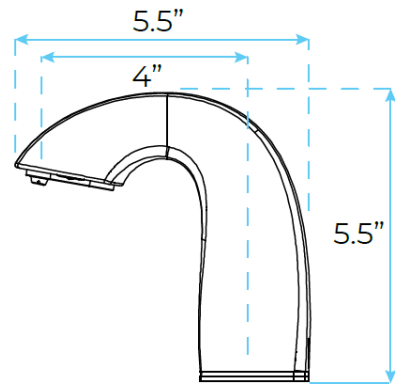

### Specs:

- Foam or liquid soap options
- Top-fill individual and multi-feed tank options Utilizes universal bulk soap
- Vandal-resistant construction
- Smart Sense System - Elegant translucent ring at the base of each dispenser gives a glowing indication of low battery, low soap, and overflow conditions
- Audible warning to stop filling before overflow occurs Spout reach designed to optimize handwashing space
- Touch-free infrared sensor-operated
- Power supply options to meet your application – battery pack or single AC plug-In adapter or AC adapter splitter assembly that accommodates up to 4 devices
- Cast brass spout construction with durable, environmentally-friendly finish