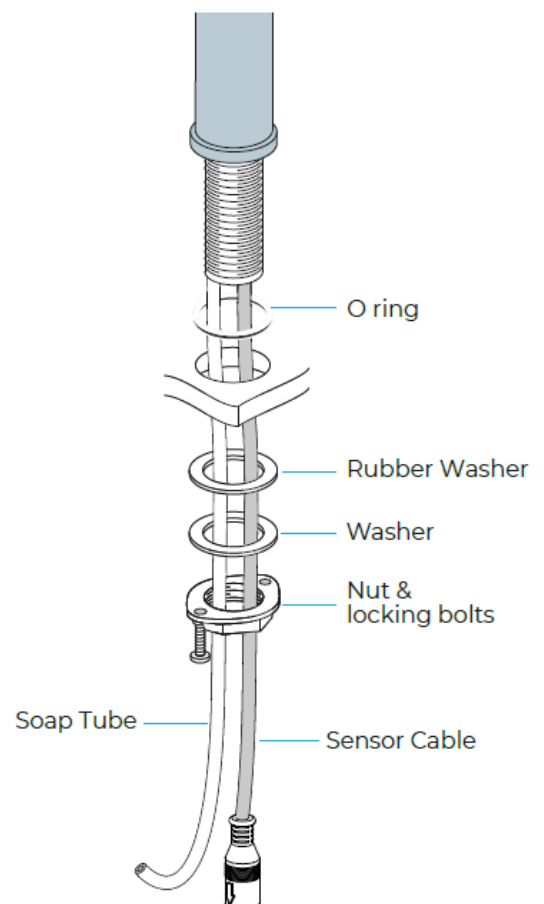

BATHSELECT COMMERCIAL STAINLESS STEEL AUTOMATIC ROSE GOLD SOAP DISPENSER SPECS

Specs:

- Product Type: Commercial
- Main Construction Material: Brass
- Mount Type: Deck
- Handle Type: Infra-Red
- Power: Battery box for 6 x 1.5 V D alkaline batteries
- Power Source: 12 V transformer
- Number of Tap Holes: 1
- Valve/Cartridge Type: Solenoid Valve
- Sensing Range: Adjustable with optional remote control
- Adaptable swivel motor
- housing design allows: 360-degree rotation
- Soap Bottle Capacity: 1500 and 2300 mL refills
- Viscosity of Liquid Soap: 0.5ML to 1.5ML, adjustable
- Extended battery lifet: 45,000 uses