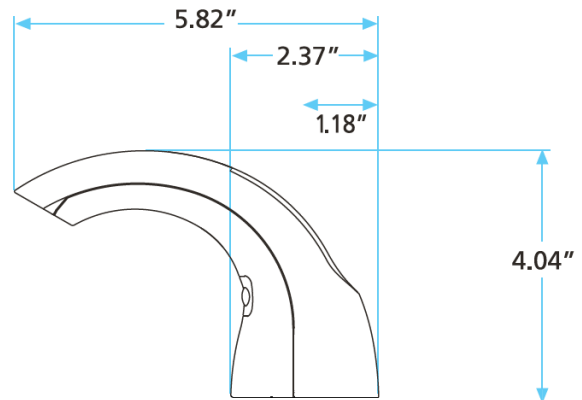

BATHSELECT COMMERCIAL STAINLESS STEEL AUTOMATIC ROSE GOLD SOAP DISPENSER SPECS

Specs:

- Product Type: Commercial
- Main Construction Material: Brass
- Mount Type: Deck
- Handle Type: Infra-Red
- Power: Battery box for 6 x 1.5 V D alkaline batteries
- Power Source: 12 V transformer
- Number of Tap Holes: 1
- Valve/Cartridge Type: Solenoid Valve
- Sensing Range: Adjustable with optional remote control
- Adaptable swivel motor
- housing design allows: 360-degree rotation
- Soap Bottle Capacity: 1500 and 2300 mL refills
- Viscosity of Liquid Soap: 0.5ML to 1.5ML, adjustable
- Extended battery lifet: 45,000 uses