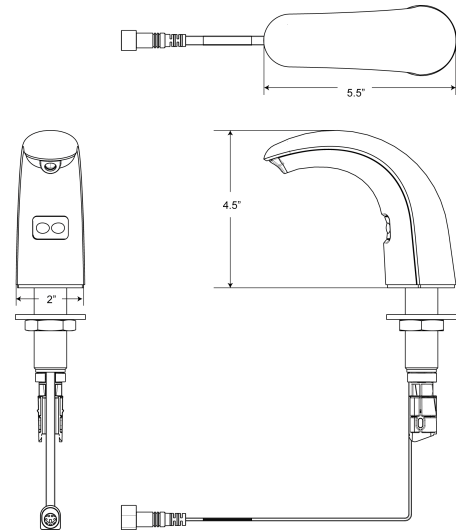

VERONA SHINY CHROME DECK MOUNT COMMERCIAL SENSOR SOAP DISPENSER SPECS

SPECS:

- Modular one-piece construction is easy to install on a sink deck surface
- All electronics in spout are sealed
- Designed for drip free foam dispensing operation
- Battery life of 45,000 activations
- 4 "D" Alkaline batteries
- Optional AC adapter can be purchased separately
- Cannot convert battery powered faucet to electric
- 1,500 dispenses per foam soap bottle
- Sensor range – nominal 5"
- GFI outlet suggested per code
- 120V/15 Amp