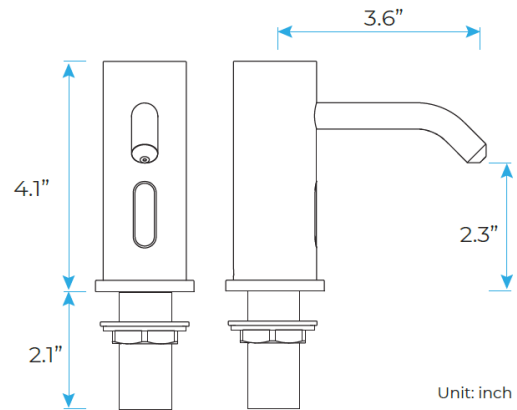

BRIO COMMERCIAL DARK OIL RUBBED BRONZE SINK BRASS DECK MOUNT AUTOMATIC LIQUID SOAP DISPENSER SPECS

Specs:

- Product Type: Commercial
- Main Construction Material: Brass
- Mount Type: Deck
- Handle Type: Infra-Red
- Power Rating: 3 Amp Fuse, AC: 230V DC: 1.5V
- Batteries Required: 4 AA Batteries (not supplied)
- Number of Tap Holes: 1
- Valve/Cartridge Type: Solenoid Valve
- Plumbing System Requirements: Suitable for all plumbing systems
- Sensing Range: 0 - 8cm
- Activation Time: 0.5 - 1 secs
- Viscosity of Liquid Soap: 100-3500cp (mpA .s)
- Isolation Included: No