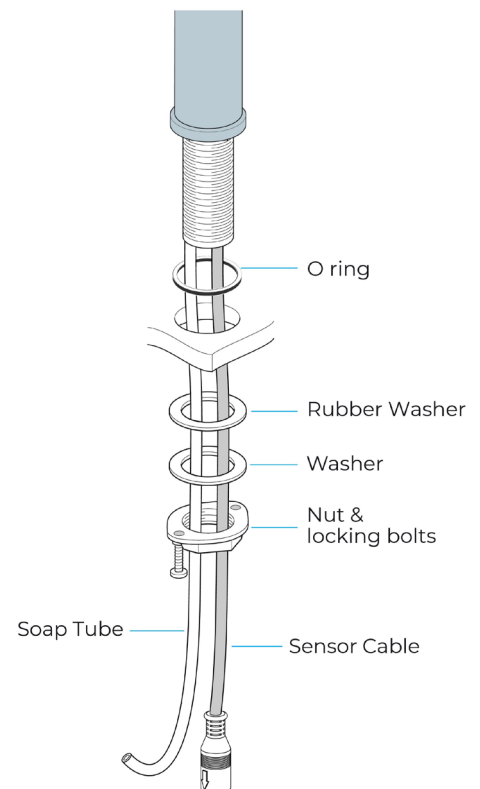

BRIO COMMERCIAL DARK OIL RUBBED BRONZE SINK BRASS DECK MOUNT AUTOMATIC LIQUID SOAP DISPENSER SPECS

Specs:

- Product Type: Commercial
- Main Construction Material: Brass
- Mount Type: Deck
- Handle Type: Infra-Red
- Power Rating: 3 Amp Fuse, AC: 230V DC: 1.5V
- Batteries Required: 4 AA Batteries (not supplied)
- Number of Tap Holes: 1
- Valve/Cartridge Type: Solenoid Valve
- Plumbing System Requirements: Suitable for all plumbing systems
- Sensing Range: 0 - 8cm
- Activation Time: 0.5 - 1 secs
- Viscosity of Liquid Soap: 100-3500cp (mpA .s)
- Isolation Included: No