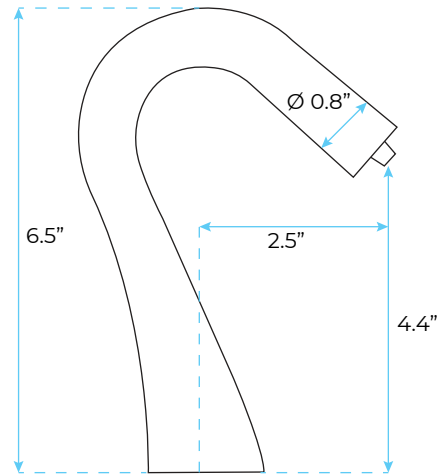

BATHSELECT POLISHED CHROME HAND SANITIZER AUTOMATIC SOAP DISPENSER - DECK MOUNTED COMMERCIAL SPECS

SPECS:

- Product Type: Commercial
- Main Construction Material: Brass
- Mount Type: Deck
- Handle Type: Infra-Red
- Power Supply: AC 110-240V or DC 6V
- Soap Pump: 6 Volt Noise-Free PERISTALTIC Pump System
- Number of Tap Holes: 1
- Valve/Cartridge Type: Solenoid Valve
- Sensing Range: Adjustable with optional remote control
- Working Soap: Standard liquid Soap
- Soap Bottle Capacity: 800ML
- Applicable soap viscosity: 1~500mPa.S
- Soap volume: 0.5~3mL adjustable