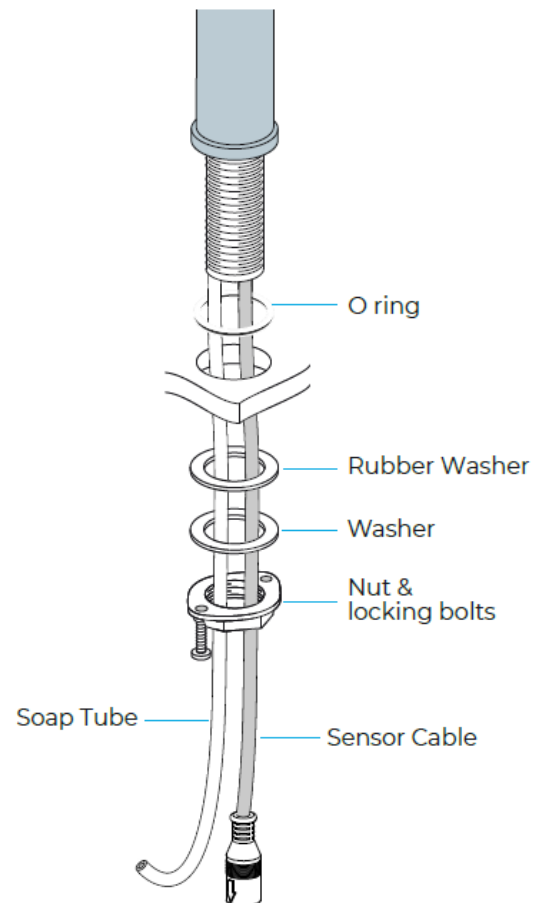

BATHSELECT MINIMALIST MODERN OIL RUBBED BRONZE SENSOR SOAP DISPENSER SPECS

Specs:

- Product Type: Commercial
- Main Construction Material: Brass
- Mount Type: Deck
- Handle Type: Infra-Red
- Power: 4 (D) Batteries / AC Adapter Optional
- Soap Pump: 6 Volt Noise-Free PERISTALTIC Pump System
- Number of Tap Holes: 1
- Valve/Cartridge Type: Solenoid Valve
- Sensing Range: Adjustable with optional remote control
- Working Soap: Standard liquid Soap
- Soap Bottle Capacity: 800ML
- Viscosity of Liquid Soap: 0.5ML to 1.5ML, adjustable
- Soap Amount Per Use: No