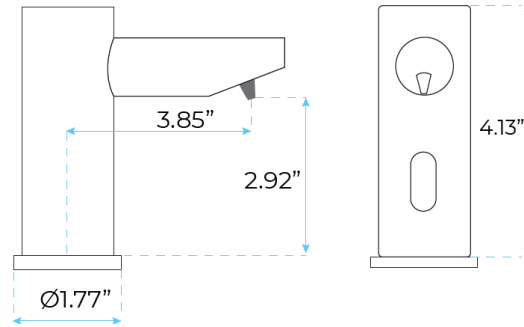

BATHSELECT MINIMALIST MODERN OIL RUBBED BRONZE SENSOR SOAP DISPENSER SPECS

Specs:

- Product Type: Commercial
- Main Construction Material: Brass
- Mount Type: Deck
- Handle Type: Infra-Red
- Power: 4 (D) Batteries / AC Adapter Optional
- Soap Pump: 6 Volt Noise-Free PERISTALTIC Pump System
- Number of Tap Holes: 1
- Valve/Cartridge Type: Solenoid Valve
- Sensing Range: Adjustable with optional remote control
- Working Soap: Standard liquid Soap
- Soap Bottle Capacity: 800ML
- Viscosity of Liquid Soap: 0.5ML to 1.5ML, adjustable
- Soap Amount Per Use: No