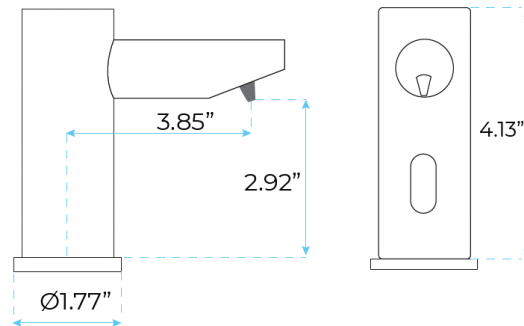

BATHSELECT MINIMALIST MODERN GOLD SENSOR SOAP DISPENSER SPECS

Specs:

- Product Type: Commercial
- Main Construction Material: Brass
- Mount Type: Deck
- Handle Type: Infra-Red
- Power: 4 (D) Batteries / AC Adapter Optional
- Soap Pump: 6 Volt Noise-Free PERISTALTIC Pump System
- Number of Tap Holes: 1
- Valve/Cartridge Type: Solenoid Valve
- Sensing Range: Adjustable with optional remote control
- Working Soap: Standard liquid Soap
- Soap Bottle Capacity: 800ML
- Viscosity of Liquid Soap: 0.5ML to 1.5ML, adjustable
- Soap Amount Per Use: No