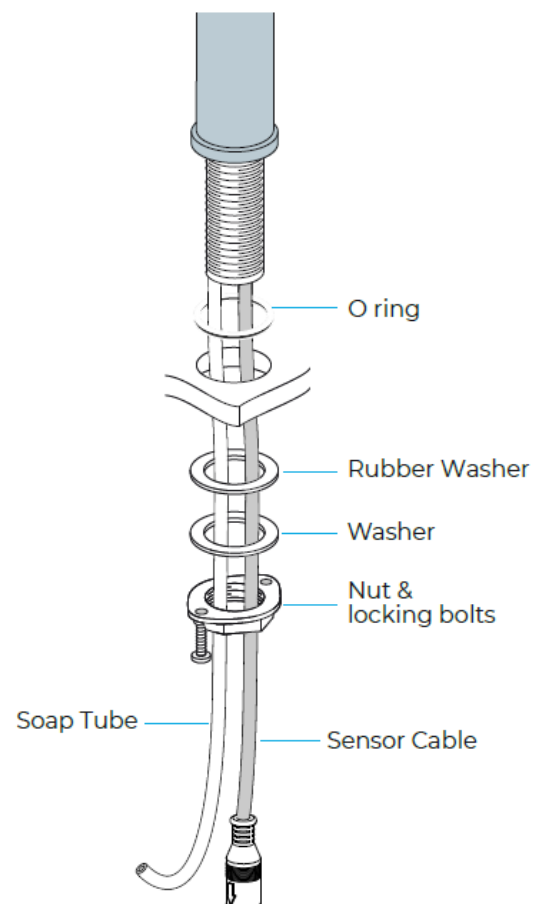

BATHSELECT MINIMALIST MODERN GOLD SENSOR SOAP DISPENSER SPECS

Specs:

- Product Type: Commercial
- Main Construction Material: Brass
- Mount Type: Deck
- Handle Type: Infra-Red
- Power: 4 (D) Batteries / AC Adapter Optional
- Soap Pump: 6 Volt Noise-Free PERISTALTIC Pump System
- Number of Tap Holes: 1
- Valve/Cartridge Type: Solenoid Valve
- Sensing Range: Adjustable with optional remote control
- Working Soap: Standard liquid Soap
- Soap Bottle Capacity: 800ML
- Viscosity of Liquid Soap: 0.5ML to 1.5ML, adjustable
- Soap Amount Per Use: No