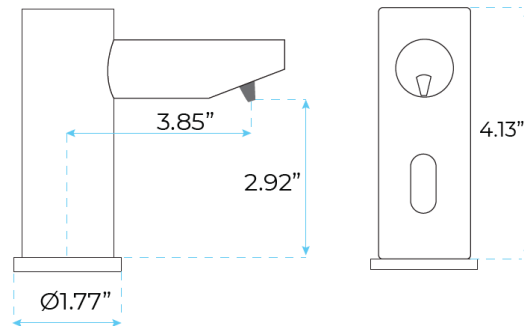

### Specs:

- Product Type: Commercial
- Main Construction Material: Brass
- Mount Type: Deck
- Handle Type: Infra-Red
- Power: 4 (D) Batteries / AC Adapter Optional
- Soap Pump: 6 Volt Noise-Free PERISTALTIC Pump System
- Number of Tap Holes: 1
- Valve/Cartridge Type: Solenoid Valve
- Sensing Range: Adjustable with optional remote control
- Working Soap: Standard liquid Soap
- Soap Bottle Capacity: 800ML
- Viscosity of Liquid Soap: 0.5ML to 1.5ML, adjustable
- Soap Amount Per Use: No