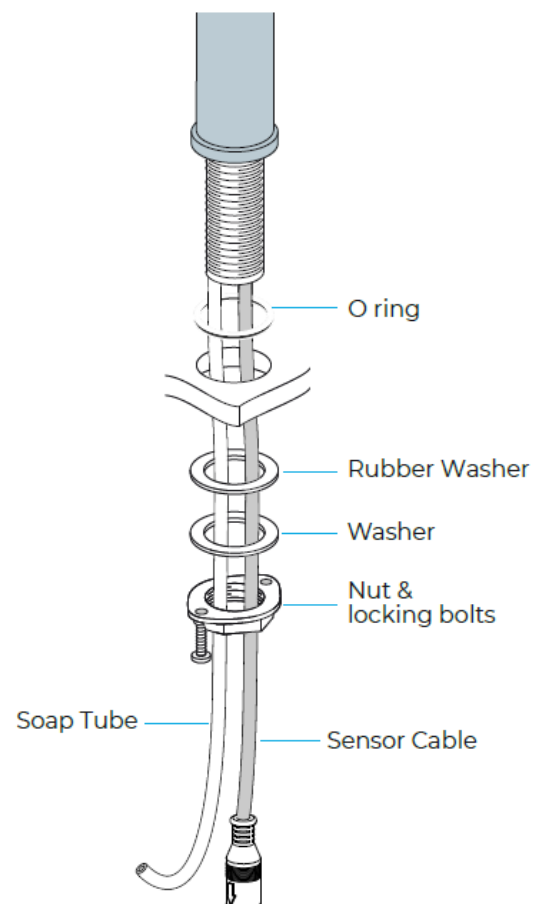

## BATHSELECT MINIMALIST MODERN BRUSHED GOLD SENSOR SOAP DISPENSER SPECS

### Specs:

- Product Type: Commercial
- Main Construction Material: Brass
- Mount Type: Deck
- Handle Type: Infra-Red
- Power: 4 (D) Batteries / AC Adapter Optional
- Soap Pump: 6 Volt Noise-Free PERISTALTIC Pump System
- Number of Tap Holes: 1
- Valve/Cartridge Type: Solenoid Valve
- Sensing Range: Adjustable with optional remote control
- Working Soap: Standard liquid Soap
- Soap Bottle Capacity: 800ML
- Viscosity of Liquid Soap: 0.5ML to 1.5ML, adjustable
- Soap Amount Per Use: No