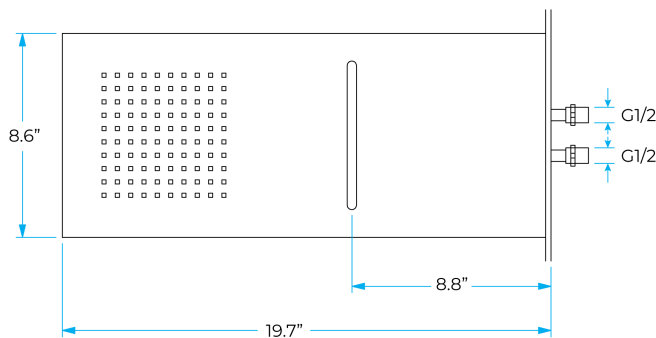

BATHSELECT RAINFALL LED COLOR CHANGES SHOWER FAUCET SINGLE HANDLE OIL RUBBED BRONZE SHOWER SPECS

Specifications

- Number of Handle: Single Handle
- Surface Treatment: Oil Rubbed
- Type: Fixed Type
- Valve Core Material: Ceramic
- Surface Finish: Oil Rubbed Bronze

Shower Head Size:

Flow Rate
2.5 GPM / 9.5 LPM (rain Shower);

The LED light will change its color by detecting water temperature:

- 0-30°C (32-86°F): Blue LED
- 30-40°C (86-104°F): Green LED
- 40-50°C (104-122°F): Red LED
- 50-100°C (122-212°F): Flashing Red LED