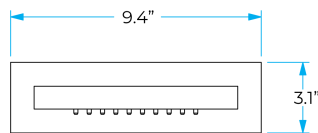

BATHSELECT RAINFALL LED COLOR CHANGES SHOWER FAUCET SINGLE HANDLE OIL RUBBED BRONZE SHOWER SPECS

Specifications

- Number of Handle: Single Handle
- Surface Treatment: Oil Rubbed
- Type: Fixed Type
- Valve Core Material: Ceramic
- Surface Finish: Oil Rubbed Bronze

Shower Head Size:

Flow Rate
2.5 GPM / 9.5 LPM (rain Shower);

The LED light will change its color by detecting water temperature:

- 0-30°C (32-86°F): Blue LED
- 30-40°C (86-104°F): Green LED
- 40-50°C (104-122°F): Red LED
- 50-100°C (122-212°F): Flashing Red LED