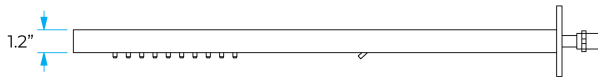

BATHSELECT RAINFALL LED COLOR CHANGES SHOWER FAUCET SINGLE HANDLE OIL RUBBED BRONZE SHOWER SPECS

Specifications

- Number of Handle: Single Handle
- Surface Treatment: Oil Rubbed
- Type: Fixed Type
- Valve Core Material: Ceramic
- Surface Finish: Oil Rubbed Bronze

Shower Head Size:

Flow Rate
2.5 GPM / 9.5 LPM (rain Shower);

The LED light will change its color by detecting water temperature:

- 0-30°C (32-86°F): Blue LED
- 30-40°C (86-104°F): Green LED
- 40-50°C (104-122°F): Red LED
- 50-100°C (122-212°F): Flashing Red LED