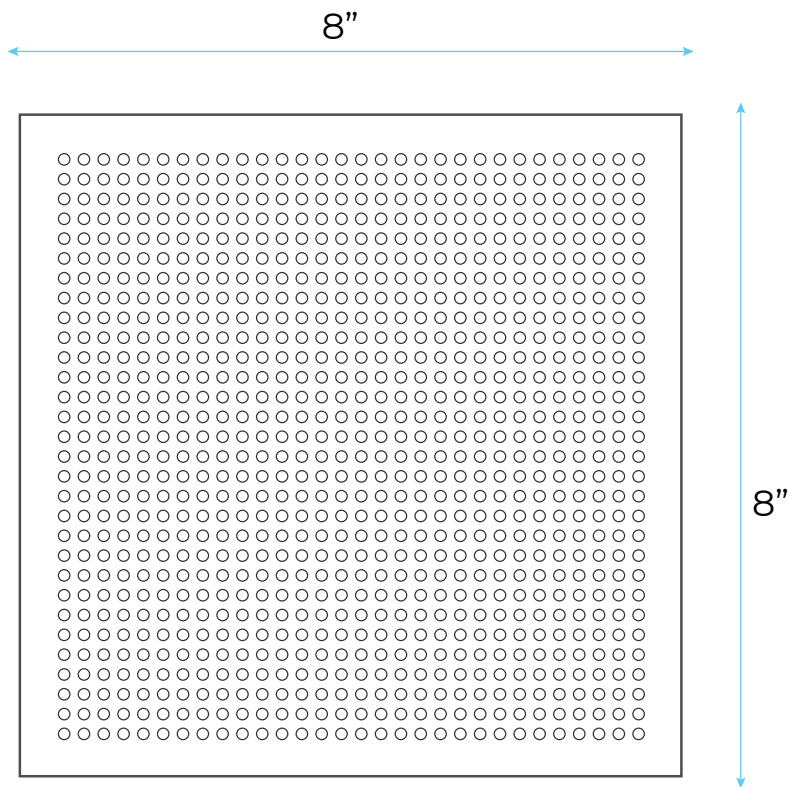

BENETE SQUARE BRUSHED GOLD RAIN SHOWER SYSTEM FAUCET SET 2 OUTLETS CEILING HEAD & HANDSET SPECS

Specifications

- Type: Shower Set
- Pressure: 2 to 75 psi
- Connection: 1/2" NPT US plumbing compatible
- Valve Material: Ceramic
- Inclusion: Sliding Collars, 6" Ceiling Mount Arm
- Compatibility: Combi Boilers, Gravity-fed systems, Unvented mains pressure systems and for shower pumps
- Installation: Ceiling Mount

Shower Head Size:

Flow Rate
2.5 GPM / 9.5 LPM (rain Shower);

Hand Shower Size:

Mixer Connection :