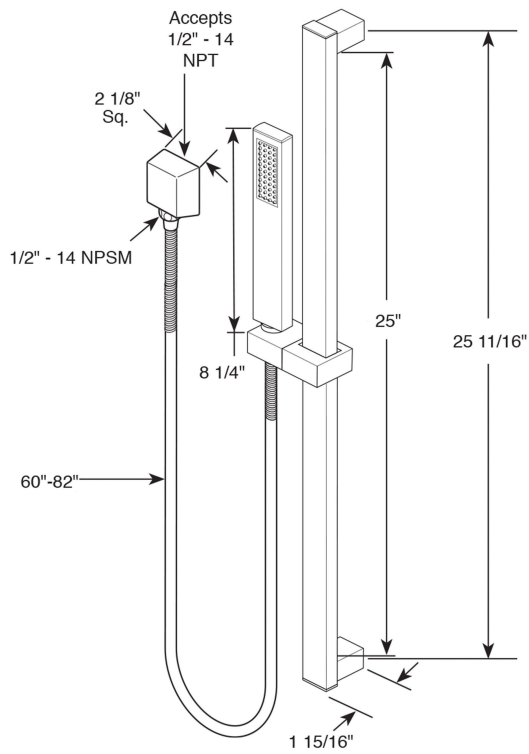

BENETE SQUARE BRUSHED GOLD RAIN SHOWER SYSTEM FAUCET SET 2 OUTLETS CEILING HEAD & HANDSET SPECS

Specifications

- Type: Shower Set
- Pressure: 2 to 75 psi
- Connection: 1/2" NPT US plumbing compatible
- Valve Material: Ceramic
- Inclusion: Sliding Collars, 6" Ceiling Mount Arm
- Compatibility: Combi Boilers, Gravity-fed systems, Unvented mains pressure systems and for shower pumps
- Installation: Ceiling Mount

Shower Head Size:

Flow Rate
2.5 GPM / 9.5 LPM (rain Shower);

Hand Shower Size:

Mixer Connection :