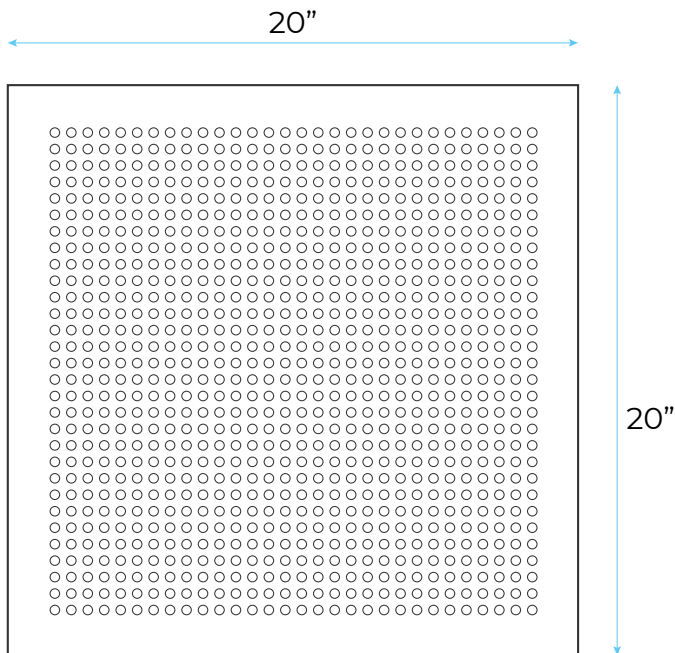

TROPICAL 20" BY 20" RECESSED STAINLESS STEEL COLOR CHANGING LED RAIN SHOWER HEAD LIGHT OIL RUBBED BRONZE SPECS

Specifications

- Showerhead Length: 20"
- Showerhead Width: 20"
- Material: Stainless Steel
- Finish: Light Oil Rubbed Bronze finish
- Showerhead Style: Contemporary Rain Shower Head
- Mount Method: Recessed Ceiling Mount
- Connection: 1/2" US standard

Shower Head Size:

Flow Rate
2.5 GPM / 9.5 LPM (rain Shower);