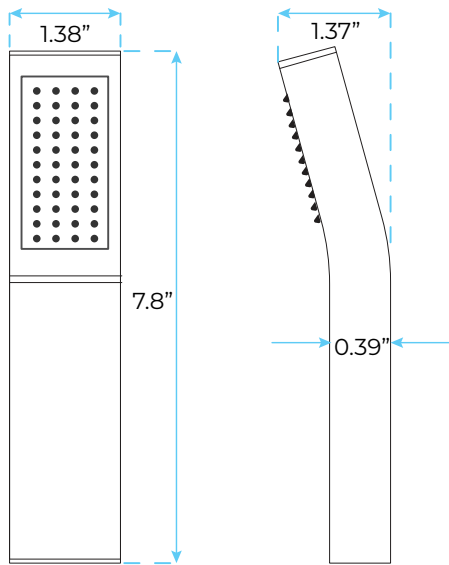

# 24" ROYAL MULTI COLOR WATER POWERED LED SHOWER WITH ADJUSTABLE BODY JETS AND MIXER SPECS

## Specifications

- LED Light: Automatically turn on by water pressure and change color
- Anti-Scald Device: Yes
- Material: Solid Brass
- Finish: Dark Oil Rubbed Bronze
- Style: Contemporary Rain Showerhead
- Showerhead Height (thickness): 0.33"
- Showerhead Size: 24"x 24"

## Shower Head Size:

Flow Rate  
2.5 GPM / 9.5 LPM (rain Shower);

### Hand Shower Size: