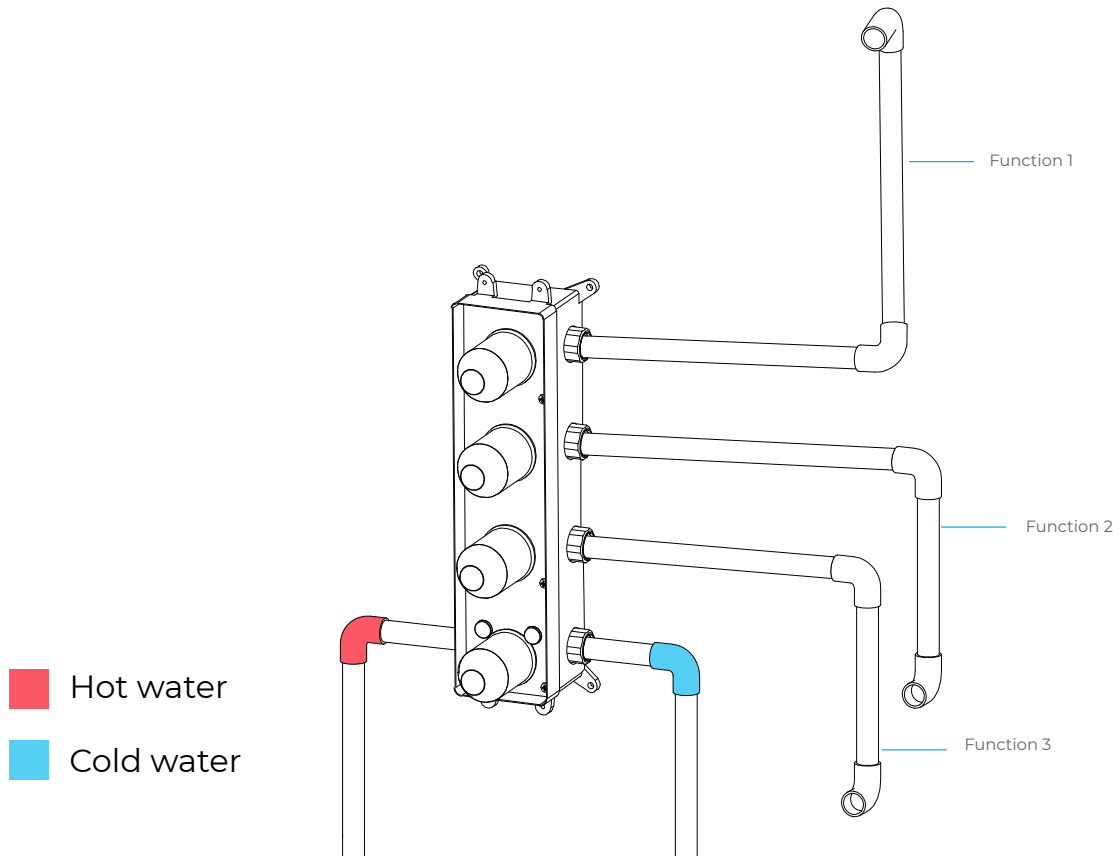

## Specifications

- LED Light: Automatically turn on by water pressure and change color
- Anti-Scald Device: Yes
- Material: Solid Brass
- Finish: Dark Oil Rubbed Bronze
- Style: Contemporary Rain Showerhead
- Showerhead Height (thickness): 0.33"
- Showerhead Size: 24"x 24"

### Hand Shower Size:

### Body Jets Size:

The minimum required water pressure is 0.05 MPa (0.5 bar).  
Flow rate 2.5 GPM (9.5 LPM).

### Mixer Connection:

Hot water  
Cold water