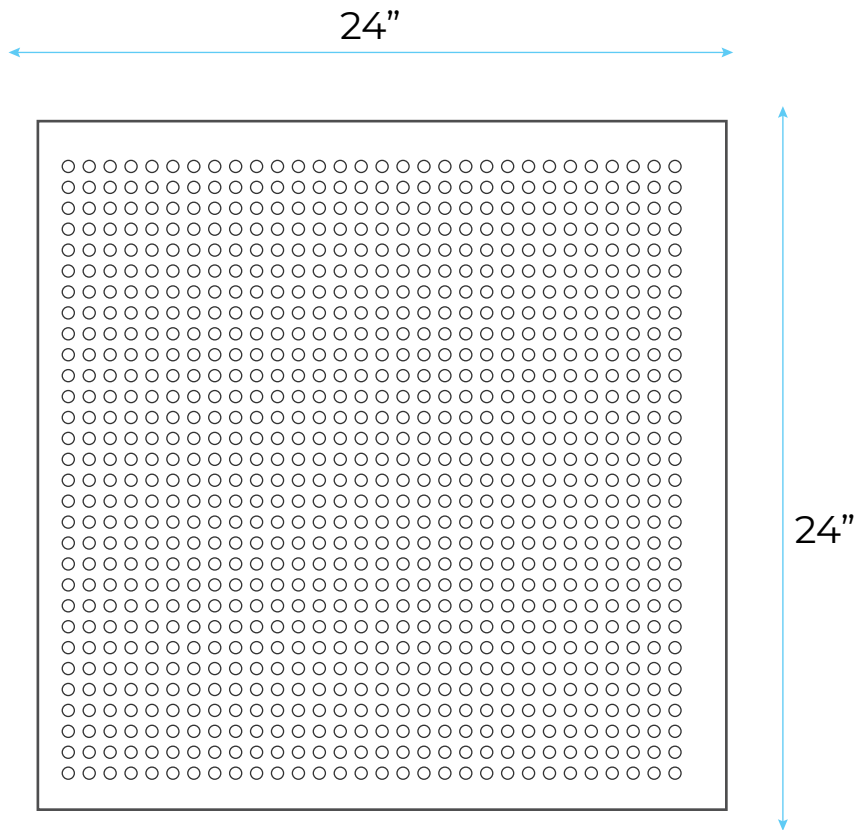

# 24" ROYAL MULTI COLOR WATER POWERED LED SHOWER WITH ADJUSTABLE BODY JETS AND MIXER SPECS

## Specifications

- LED Light: Automatically turn on by water pressure and change color
- Anti-Scald Device: Yes
- Material: Solid Brass
- Finish: Dark Oil Rubbed Bronze
- Style: Contemporary Rain Showerhead
- Showerhead Height (thickness): 0.33"
- Showerhead Size: 24"x 24"

## Shower Head Size:

Flow Rate  
2.5 GPM / 9.5 LPM (rain Shower);

### Hand Shower Size: