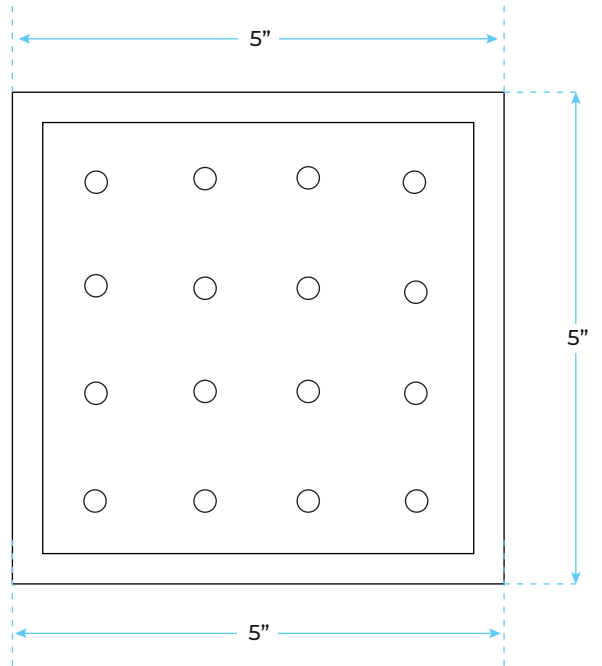

Body Jets Size: