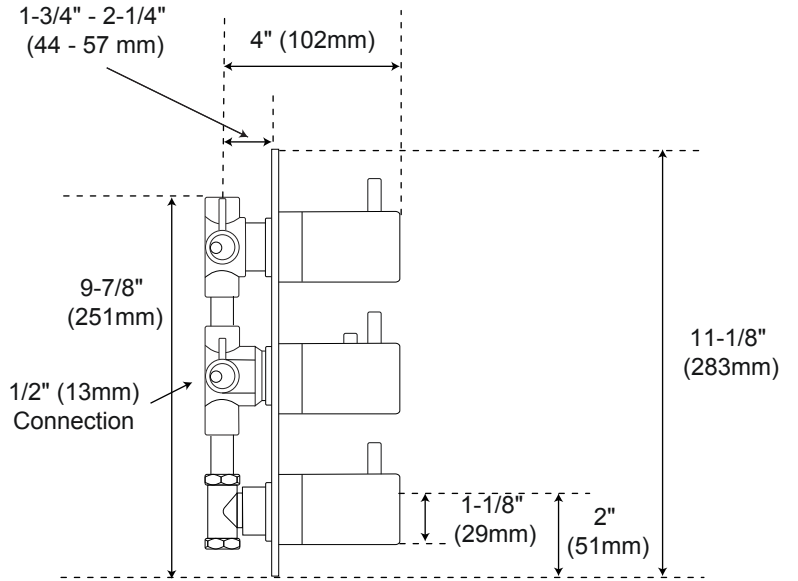

GOLD WALL MOUNT ROUND RAINFALL SHOWER SET WITH HANDHELD SHOWER SPECIFICATIONS

Shower Head

- 3 lever style metal handle
- Built-in shut off and diverter
- Matching hand shower with 58-1/2" hose
- Hand shower holder pivots left and right, slides easily, and locks in place
- Designed to easily install with standard U.S. plumbing connections
- Rough in valve included
- Valve trim constructed of brass ensuring dependability and longevity
- Integrated diverter is located on the valve trim
- Swinging temperature dial allows for pin-point water control
- Rough-in valve is included with this package
- Valve Trim Height: 11-1/8" (top to bottom)
- Valve Trim Width: 6" (left to right)
- Shower Head Specifications:
- Showerhead constructed of brass featuring a rain spray pattern
- Shower Head Width: 8/10/12/16 inch

All dimensions and specifications are nominal and may vary. Use actual products for accuracy in critical situations.

Shower Mixer

Hand Shower