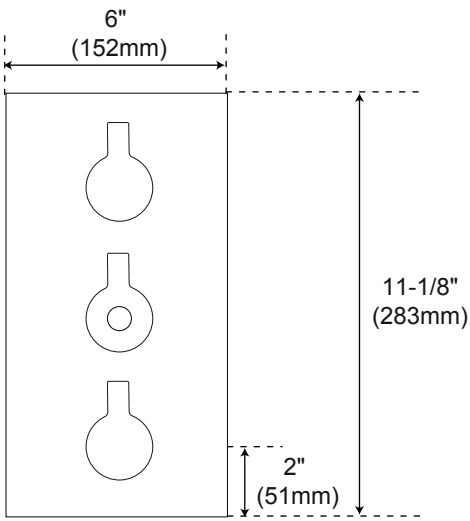

GOLD WALL MOUNT ROUND RAINFALL SHOWER SET WITH HANDHELD SHOWER SPECIFICATIONS

Shower Head

- 3 lever style metal handle
- Built-in shut off and diverter
- Matching hand shower with 58-1/2" hose
- Hand shower holder pivots left and right, slides easily, and locks in place
- Designed to easily install with standard U.S. plumbing connections
- Rough in valve included
- Valve trim constructed of brass ensuring dependability and longevity
- Integrated diverter is located on the valve trim
- Swinging temperature dial allows for pin-point water control
- Rough-in valve is included with this package
- Valve Trim Height: 11-1/8" (top to bottom)
- Valve Trim Width: 6" (left to right)
- Shower Head Specifications:
- Showerhead constructed of brass featuring a rain spray pattern
- Shower Head Width: 8/10/12/16 inch

All dimensions and specifications are nominal and may vary. Use actual products for accuracy in critical situations.

Shower Mixer

Hand Shower