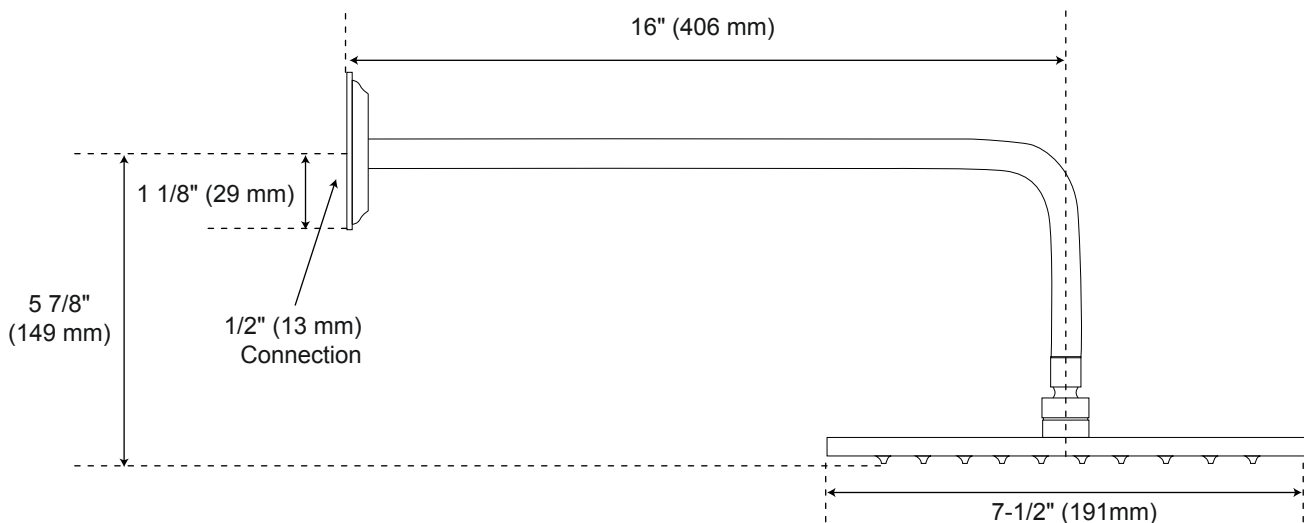

GOLD WALL MOUNT ROUND RAINFALL SHOWER SET WITH HANDHELD SHOWER SPECIFICATIONS

Shower Head

- 3 lever style metal handle
- Built-in shut off and diverter
- Matching hand shower with 58-1/2" hose
- Hand shower holder pivots left and right, slides easily, and locks in place
- Designed to easily install with standard U.S. plumbing connections
- Rough in valve included
- Valve trim constructed of brass ensuring dependability and longevity
- Integrated diverter is located on the valve trim
- Swinging temperature dial allows for pin-point water control
- Rough-in valve is included with this package
- Valve Trim Height: 11-1/8" (top to bottom)
- Valve Trim Width: 6" (left to right)
- Shower Head Specifications:
- Showerhead constructed of brass featuring a rain spray pattern
- Shower Head Width: 8/10/12/16 inch

All dimensions and specifications are nominal and may vary. Use actual products for accuracy in critical situations.

Shower Mixer

Hand Shower