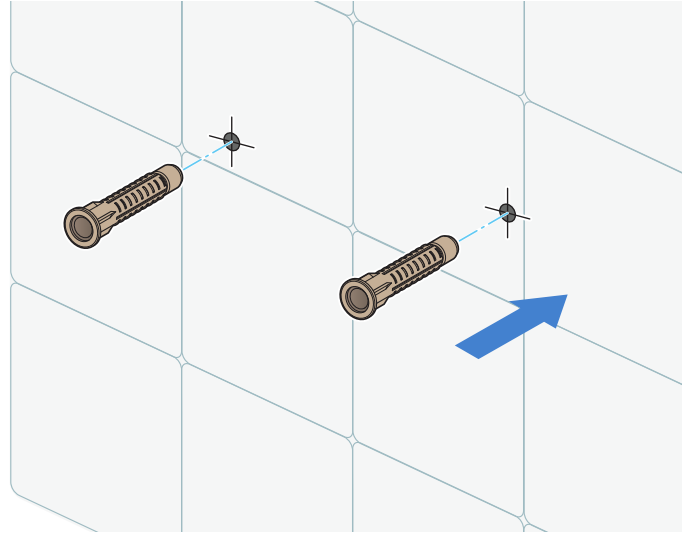

Plumbers Tape

Tape Measure

Level

Adjustable Wrench

Hex Wrench

Thread Sealant

Drill

Pencil or Marker

Screwdriver

*not included

Installation Instructions

Step 1:

Drill holes in the wall

Step 2:

Insert the wall plugs inside the holes.

Step 3: