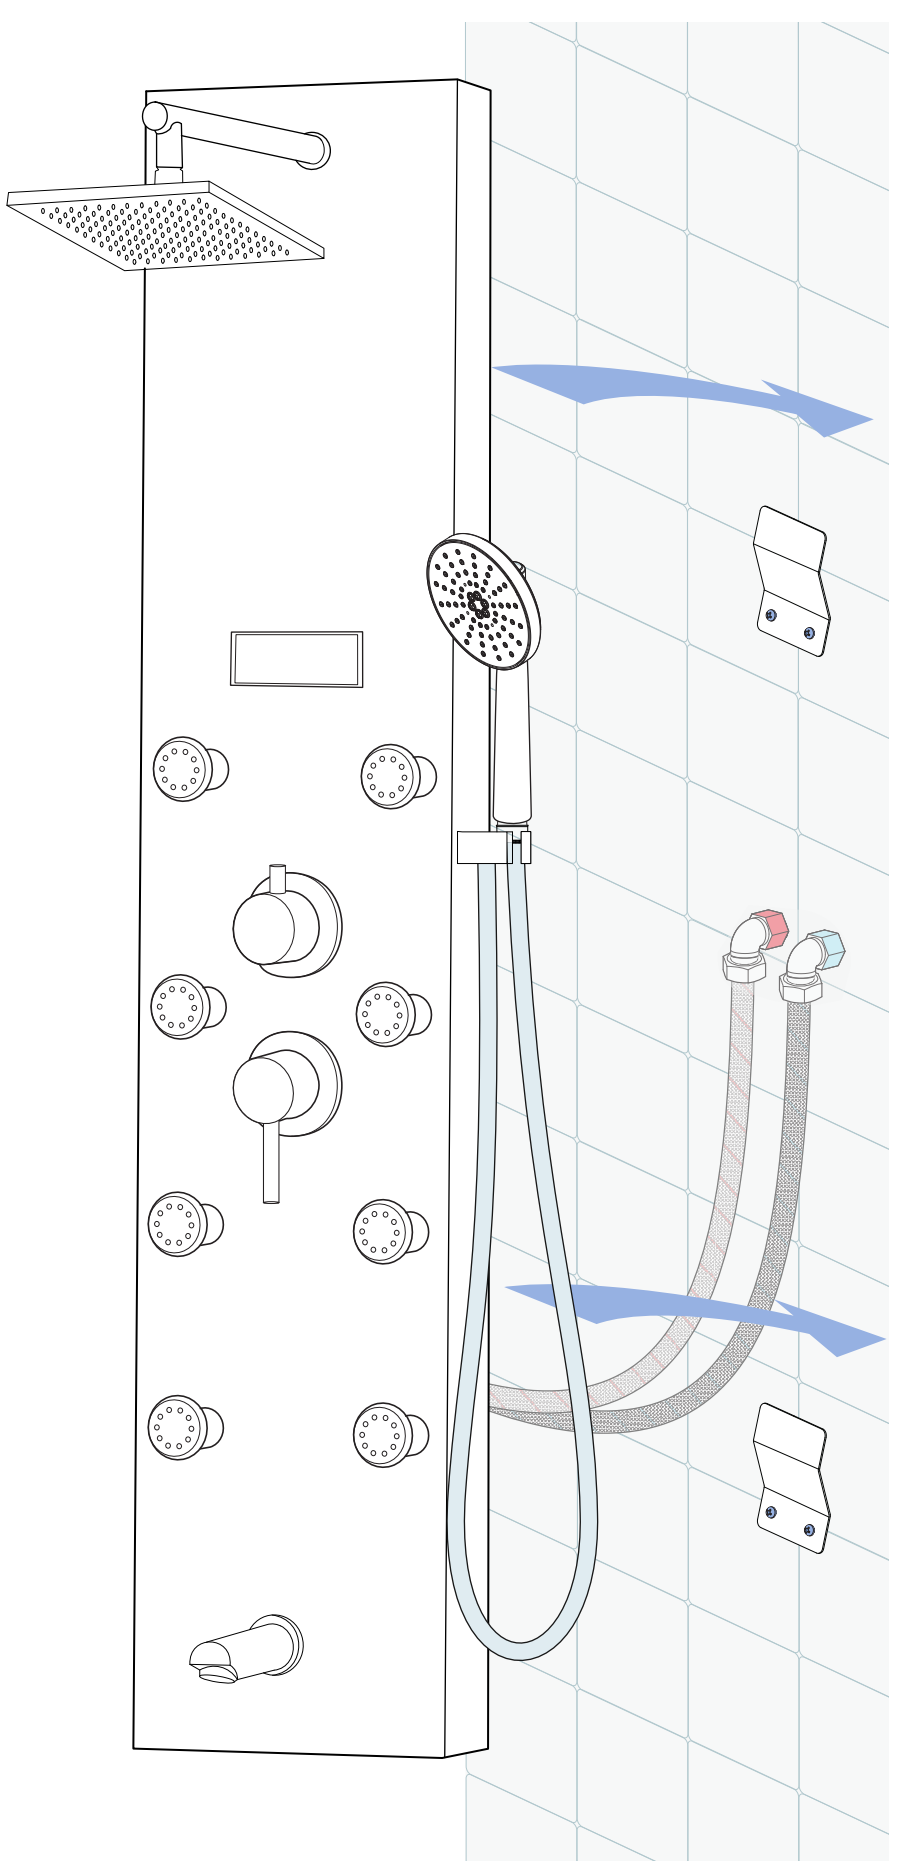

Shower Panel System in Gold Tempered Glass with Rainfall Shower Head, LED Display, Handshower and Tub Spout Installation Instructions

PRIOR TO INSTALLATION

Please read installation instructions below. All plumbing should be installed in accordance with applicable building codes and regulations.

Plumbers Tape

Tape Measure

Level

Adjustable Wrench

Hex Wrench

Thread Sealant

Drill

Pencil or Marker

Screwdriver

*not included

Installation Instructions

Step 1:

Drill holes in the wall

Step 2:

Insert the wall plugs inside the holes.

Step 3:

Tighten the screws to the wall with wall mounting brackets

Step 4:

Step 5:

Step 6:

Step 7:

General Information

All products manufactured and supplied by BathSelect are safe and comply to legislative requirements. Providing they are installed correctly and receive regular maintenance in accordance with these instructions your user experience will not be affected