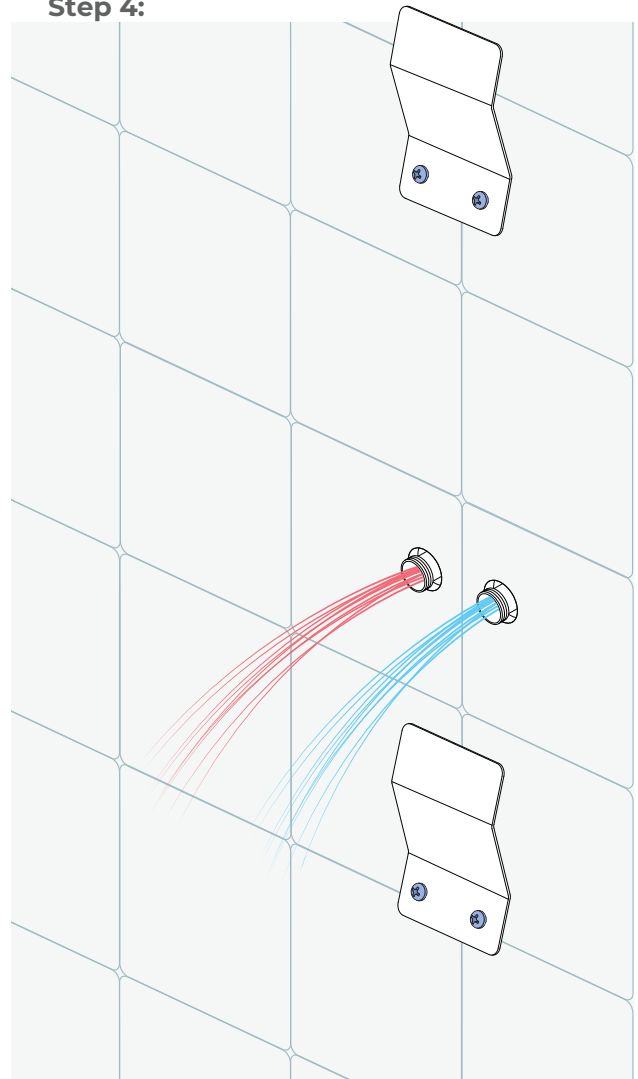

Step 7:

Step 4: