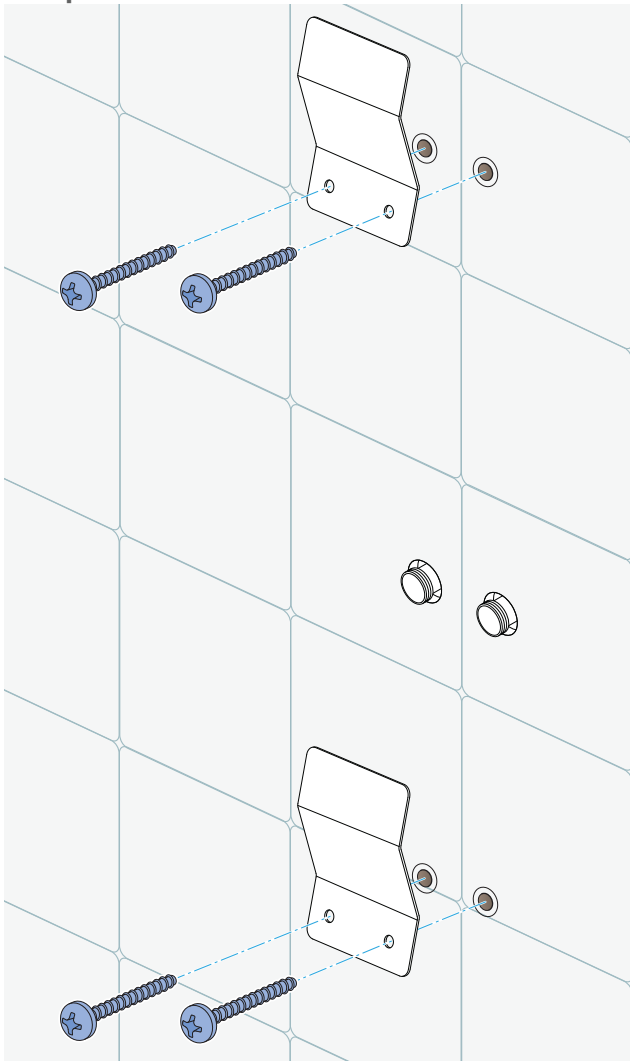

Shower Panel System in Gold Tempered Glass with Rainfall Shower Head, LED Display, Handshower and Tub Spout Installation Instructions

PRIOR TO INSTALLATION

Please read installation instructions below. All plumbing should be installed in accordance with applicable building codes and regulations.

Plumbers Tape

Tape Measure

Level

Adjustable Wrench

Hex Wrench

Thread Sealant

Drill

Pencil or Marker

Screwdriver

*not included

Installation Instructions

Step 1:

Drill holes in the wall

Step 2:

Insert the wall plugs inside the holes.

Step 3:

Tighten the screws to the wall with wall mounting brackets

Step 4:

Step 5:

Step 6:

Step 7:

General Information

All products manufactured and supplied by BathSelect are safe and comply to legislative requirements. Providing they are installed correctly and receive regular maintenance in accordance with these instructions your user experience will not be affected