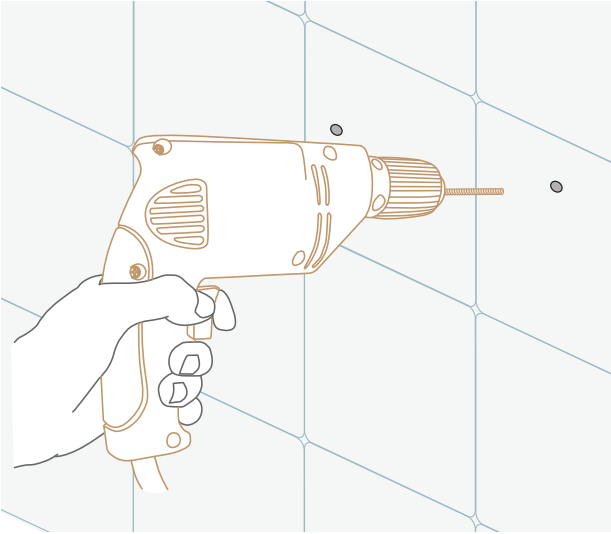

Shower Panel System in Gold Tempered Glass with Rainfall Shower Head, LED Display, Handshower and Tub Spout Installation Instructions

PRIOR TO INSTALLATION

Please read installation instructions below. All plumbing should be installed in accordance with applicable building codes and regulations.

Plumbers Tape

Tape Measure

Level

Adjustable Wrench

Hex Wrench

Thread Sealant

Drill

Pencil or Marker

Screwdriver

*not included

Installation Instructions

Step 1:

Drill holes in the wall

Step 2:

Insert the wall plugs inside the holes.

Step 3: