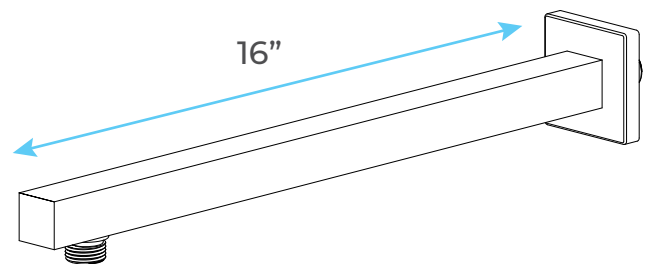

# BATHSELECT MARSEILLE BRUSHED GOLD WALL MOUNT RAINFALL SHOWER HEAD COMBO SET SPECS

## Specifications

- Installation Type: Wall Mount
- Surface Finishing: Brushed Gold
- Material: Brass
- Number of Handle: Single Handle
- Connection: G1/2 Standard

## Shower Head Size:

Flow Rate  
2.5 GPM / 9.5 LPM (rain Shower);

**Hand Shower Size:**

The minimum required water pressure is 0.05 MPa (0.5 bar).  
Flow rate 2.5 GPM (9.5 LPM).

**Mixer Size:**