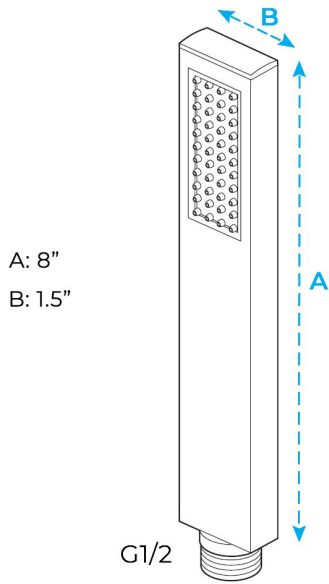

# BATHSELECT MARSEILLE BRUSHED GOLD WALL MOUNT RAINFALL SHOWER HEAD COMBO SET SPECS

## Specifications

- Installation Type: Wall Mount
- Surface Finishing: Brushed Gold
- Material: Brass
- Number of Handle: Single Handle
- Connection: G1/2 Standard

## Shower Head Size:

Flow Rate  
2.5 GPM / 9.5 LPM (rain Shower);

**Hand Shower Size:**

The minimum required water pressure is 0.05 MPa (0.5 bar).  
Flow rate 2.5 GPM (9.5 LPM).

**Mixer Size:**