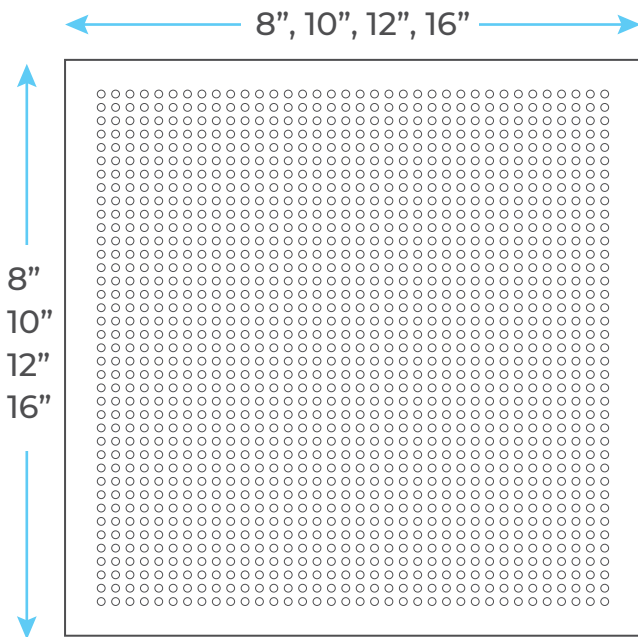

# BATHSELECT MARSEILLE BRUSHED GOLD WALL MOUNT RAINFALL SHOWER HEAD COMBO SET SPECS

## Specifications

- Installation Type: Wall Mount
- Surface Finishing: Brushed Gold
- Material: Brass
- Number of Handle: Single Handle
- Connection: G1/2 Standard

## Shower Head Size:

Flow Rate  
2.5 GPM / 9.5 LPM (rain Shower);

**Hand Shower Size:**

The minimum required water pressure is 0.05 MPa (0.5 bar).  
Flow rate 2.5 GPM (9.5 LPM).

**Mixer Size:**