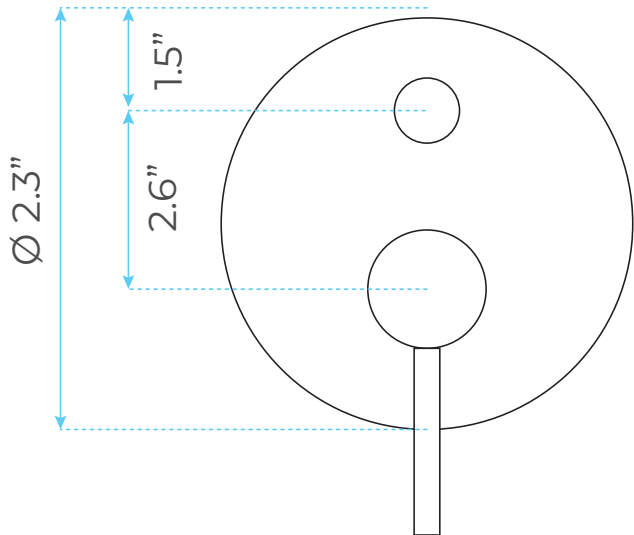

## Specifications

- Installation Mount: Embedded Wall Mount
- Number of Jets: Four
- Installation Type: US Standard
- Fixed Support: Yes
- Style: Contemporary
- Color: Brushed Gold
- Shape: Round
- Material: Brass

## Shower Head Size:

Flow Rate  
2.5 GPM / 9.5 LPM (rain Shower);

The LED light will change its color by detecting water temperature:

- 0-30°C (32-86°F): Blue LED
- 30-40°C (86-104°F): Green LED
- 40-50°C (104-122°F): Red LED
- 50-100°C (122-212°F): Flashing Red LED

Note: The LED lights are powered by water flow, and will be activated once the water is turned on.

**Hand Shower Size:**

**Mixer Size :**

**Body Jet Size :**