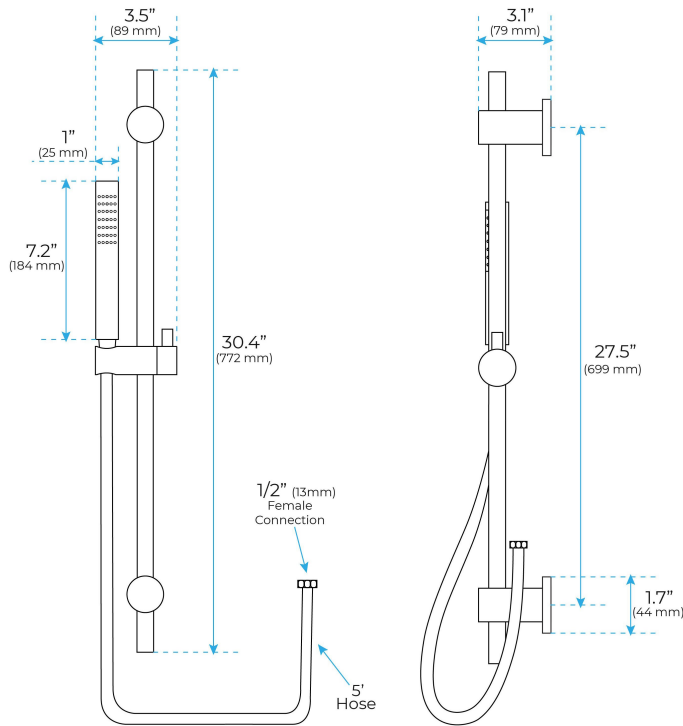

# LIMA THERMOSTATIC BRUSHED GOLD SHOWER SET WITH 4 PIECES SPA MASSAGE JETS AND 2-WAY MIXER VALVE SPECS

## Specifications

- Installation Mount: Embedded Wall Mount
- Number of Jets: Four
- Installation Type: US Standard
- Fixed Support: Yes
- Style: Contemporary
- Color: Brushed Gold
- Shape: Round
- Material: Brass

## Shower Head Size:

Flow Rate  
2.5 GPM / 9.5 LPM (rain Shower);

The LED light will change its color by detecting water temperature:

- 0-30°C (32-86°F): Blue LED
- 30-40°C (86-104°F): Green LED
- 40-50°C (104-122°F): Red LED
- 50-100°C (122-212°F): Flashing Red LED

Note: The LED lights are powered by water flow, and will be activated once the water is turned on.

**Hand Shower Size:**

**Mixer Size :**

**Body Jet Size :**