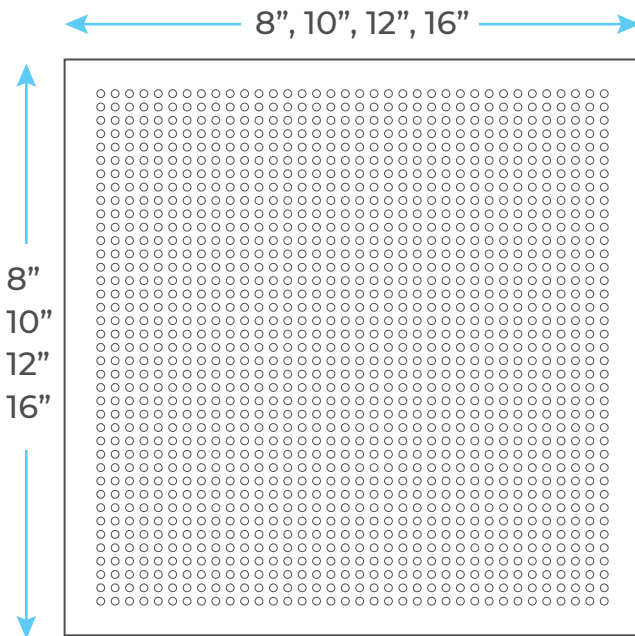

# LIMA THERMOSTATIC BRUSHED GOLD SHOWER SET WITH 4 PIECES SPA MASSAGE JETS AND 2-WAY MIXER VALVE SPECS

## Specifications

- Installation Mount: Embedded Wall Mount
- Number of Jets: Four
- Installation Type: US Standard
- Fixed Support: Yes
- Style: Contemporary
- Color: Brushed Gold
- Shape: Round
- Material: Brass

## Shower Head Size:

Flow Rate  
2.5 GPM / 9.5 LPM (rain Shower);

The LED light will change its color by detecting water temperature:

- 0-30°C (32-86°F): Blue LED
- 30-40°C (86-104°F): Green LED
- 40-50°C (104-122°F): Red LED
- 50-100°C (122-212°F): Flashing Red LED