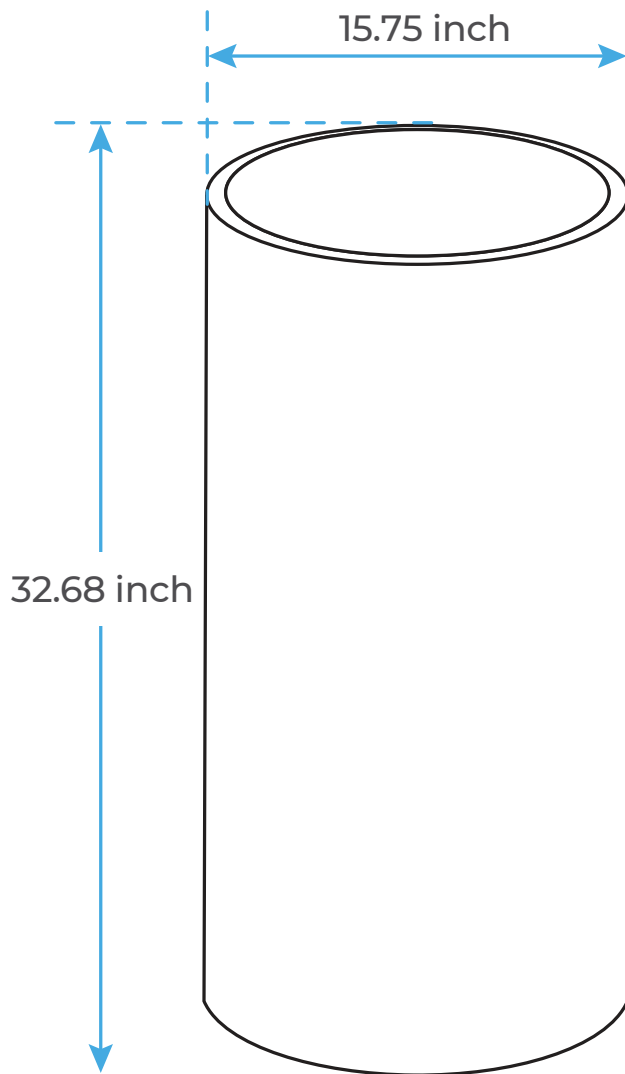

## BRUSHED FINISH SOLID BRASS FREESTANDING PEDESTAL CYLINDRICAL SINK SPECIFICATIONS

Material : 304 Stainless steel

Style : Modern

Surface : Brushed

Drainer : Not included

Thickness : 3 mm

Size : 415\*850 mm

All dimensions and specifications are nominal and may vary. Use actual products for accuracy in critical situations.