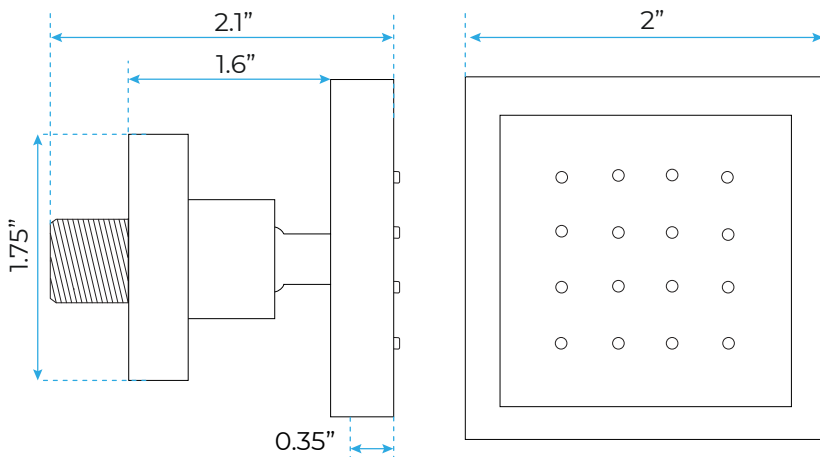

Mixer Material: Solid Brass

Threading Fitting: Fit in any standard shower head

Flow rate: 2.5GPM

Product images shown is only for installation display purpose

Body Jets

Thread Interface Size: G 1/2 Inch

Type: Fixed Rotatable Type

Installation Type: Wall Mounted

Material: Brass

Feature: Can rotate 360 degrees

Flow Rate: 1.5 GPM / 5.7 LPM (each Bodyspray)

All dimensions and specifications are nominal and may vary. Use actual products for accuracy in critical situations.

Shower Mixer

Product shown is only for installation display purpose

Valve Trim Width: 5-7/8"
Valve Trim Height: 11-1/8"

Hand Shower

Flow Rate: 2.0 GPM / 7.6 LPM

Shower Mixer Connections