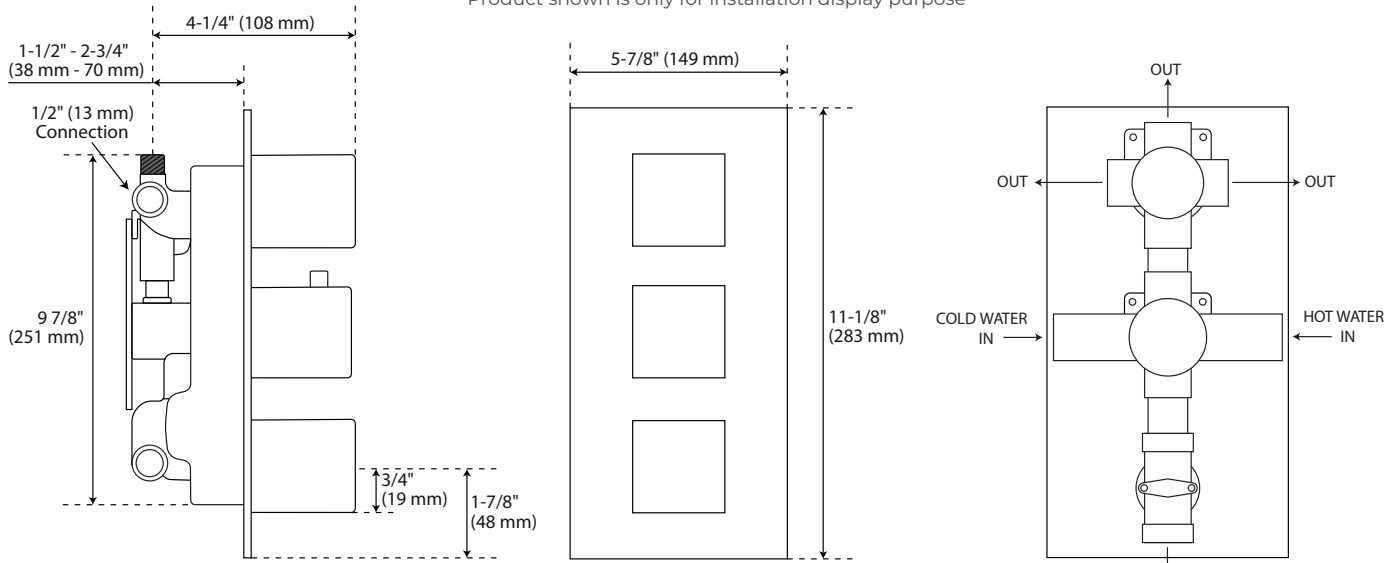

Mixer Material: Solid Brass

Threading Fitting: Fit in any standard shower head

Flow rate: 2.5GPM

Product images shown is only for installation display purpose

Body Jets

Thread Interface Size: G 1/2 Inch

Type: Fixed Rotatable Type

Installation Type: Wall Mounted

Material: Brass

Feature: Can rotate 360 degrees

Flow Rate: 1.5 GPM / 5.7 LPM (each Bodyspray)

All dimensions and specifications are nominal and may vary. Use actual products for accuracy in critical situations.

Shower Mixer

Product shown is only for installation display purpose

Valve Trim Width: 5-7/8"
Valve Trim Height: 11-1/8"

Hand Shower

Flow Rate: 2.0 GPM / 7.6 LPM

Shower Mixer Connections