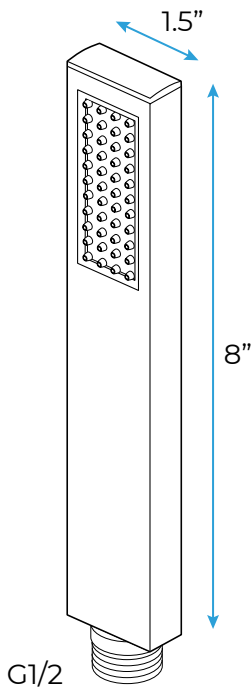

GOLD FINISH SQUARE MULTI-COLOR LED RAIN SHOWER SET SPECIFICATIONS

Shower Head

Type: LED Shower Set

Number of Handles: Triple Handle

LED light Rain showerhead powered: Hidden dynamo

LED light features: dim & brighten when adjusting the pressure

Mixer Material: Solid Brass

Threading Fitting: Fit in any standard shower head

Flow rate: 2.5GPM

Product images shown is only for installation display purpose

Body Jets

Thread Interface Size: G 1/2 Inch

Type: Fixed Rotatable Type

Installation Type: Wall Mounted

Material: Brass

Feature: Can rotate 360 degrees

Flow Rate: 1.5 GPM / 5.7 LPM (each Bodyspray)

All dimensions and specifications are nominal and may vary. Use actual products for accuracy in critical situations.

Shower Mixer

Product shown is only for installation display purpose

Valve Trim Width: 5-7/8"
Valve Trim Height: 11-1/8"

Hand Shower

Flow Rate: 2.0 GPM / 7.6 LPM

Shower Mixer Connections