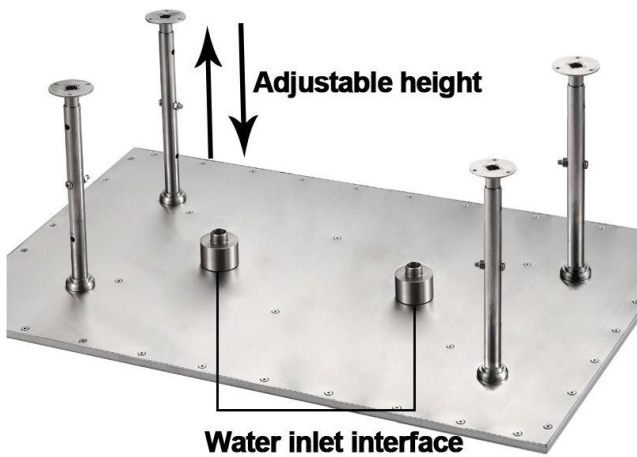

GOLD FINISH SQUARE MULTI-COLOR LED RAIN SHOWER SET SPECIFICATIONS

Shower Head

Type: LED Shower Set

Number of Handles: Triple Handle

LED light Rain showerhead powered: Hidden dynamo

LED light features: dim & brighten when adjusting the pressure

Mixer Material: Solid Brass

Threading Fitting: Fit in any standard shower head

Flow rate: 2.5GPM

Product images shown is only for installation display purpose

Body Jets

Thread Interface Size: G 1/2 Inch

Type: Fixed Rotatable Type

Installation Type: Wall Mounted

Material: Brass

Feature: Can rotate 360 degrees

Flow Rate: 1.5 GPM / 5.7 LPM (each Bodyspray)

All dimensions and specifications are nominal and may vary. Use actual products for accuracy in critical situations.

Shower Mixer

Product shown is only for installation display purpose

Valve Trim Width: 5-7/8"
Valve Trim Height: 11-1/8"

Hand Shower

Flow Rate: 2.0 GPM / 7.6 LPM

Shower Mixer Connections