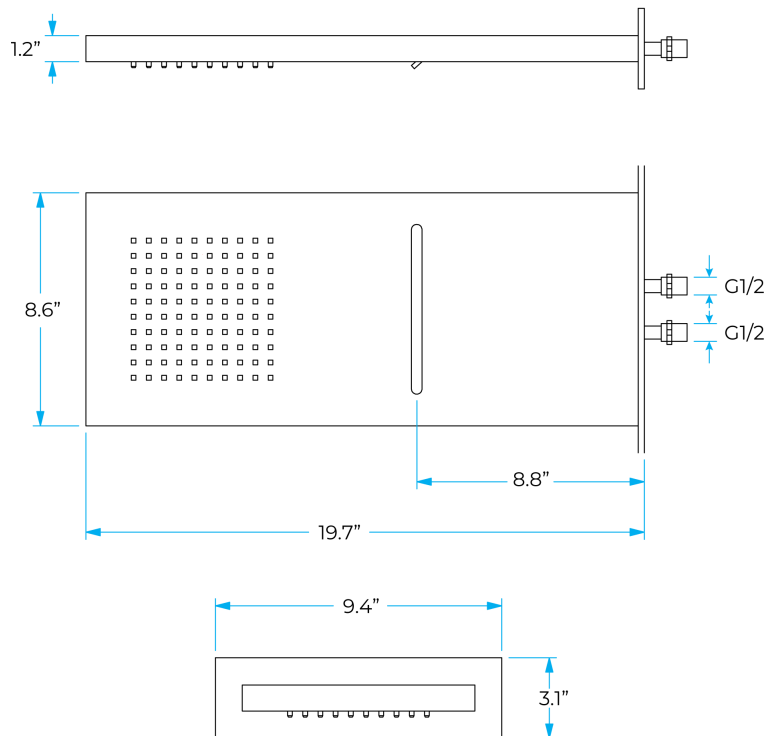

BATHSELECT BARI ULTRA BATHROOM DIGITAL BODY MASSAGE WATERFALL SHOWER SET SPECS

Specifications

- Material: Stainless Steel
- Controller: Thermostatic Digital Controller
- Showerhead Style: Contemporary
- Finish: Chrome
- Body Spray: 6 body sprays
- Core Material: Ceramic
- Installation Method: Wall Mount
- Controller: Digital Diverter Control

Shower Head Size:

Flow Rate
2.5 GPM / 9.5 LPM (rain Shower);

Hand Shower Size:

Body Jets Size:

The minimum required water pressure is 0.05 MPa (0.5 bar).
Flow rate 2.5 GPM (9.5 LPM).

Mixer Size :