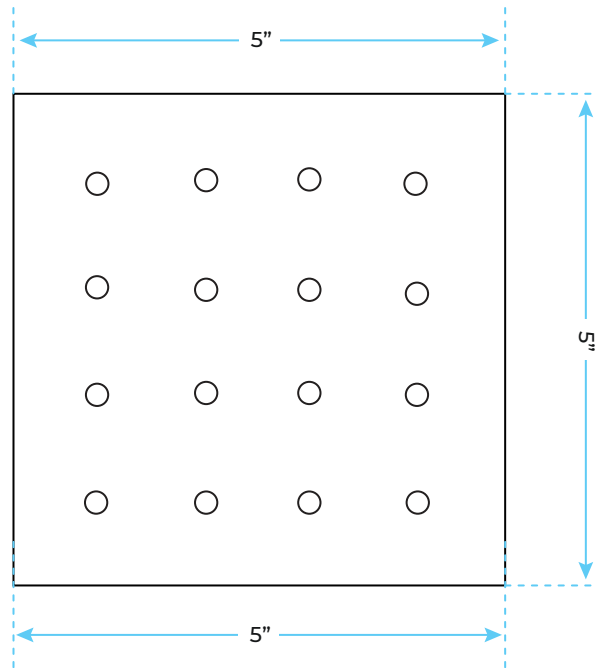

BATHSELECT BARI ULTRA BATHROOM DIGITAL BODY MASSAGE WATERFALL SHOWER SET SPECS

Specifications

- Material: Stainless Steel
- Controller: Thermostatic Digital Controller
- Showerhead Style: Contemporary
- Finish: Chrome
- Body Spray: 6 body sprays
- Core Material: Ceramic
- Installation Method: Wall Mount
- Controller: Digital Diverter Control

Shower Head Size:

Flow Rate
2.5 GPM / 9.5 LPM (rain Shower);

Hand Shower Size:

Body Jets Size:

The minimum required water pressure is 0.05 MPa (0.5 bar).
Flow rate 2.5 GPM (9.5 LPM).

Mixer Size :