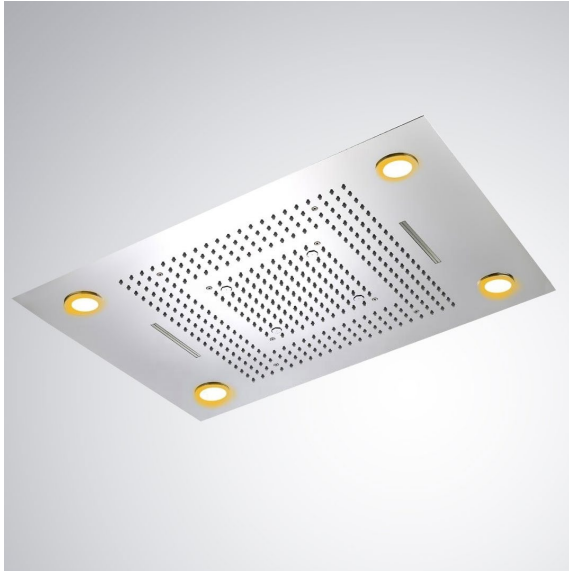

TRIALO CHROME FINISH SOLID BRASS RECESSED COLOR CHANGING WATER POWERED LED SHOWER HEAD SPECS

Specifications

- Finish: Polished Chrome Or Oil Rubbed Bronze
- Style: Contemporary Rain Showerhead
- Style: Recessed
- Showerhead Width: 24"
- Showerhead Length: 31"
- Shower Head Functions: Water Fall; Rain Fall, Mist Fall, Water Curtain

Shower Head Size: