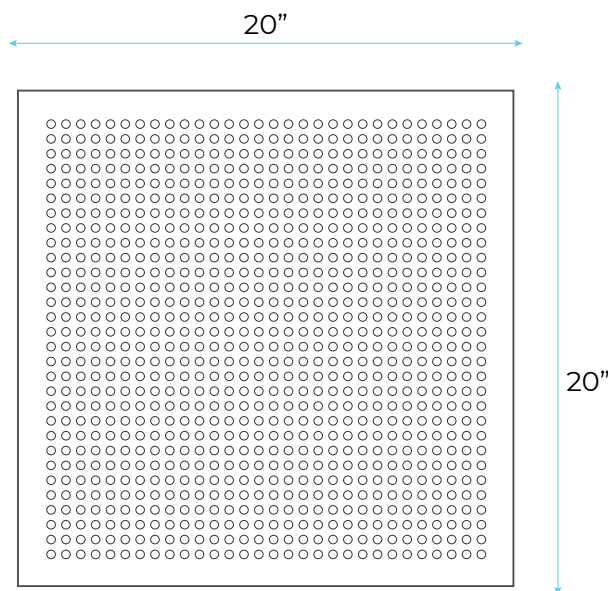

BATHSELECT DARK OIL RUBBED BRONZE/MATTE BLACK SQUARE COLOR CHANGING LED RAIN SHOWER HEAD SPECS

Specifications

- Material: Stainless Steel
- Finish: Dark Oil Rubbed Bronze/Matte Black
- Showerhead Style: Contemporary Rain Shower
- Mount Method: Ceiling Mount
- Connection: 1/2" US standard (included)
- Shower Arm: 4 Oil Rubbed Bronze Ceiling Mount
- Shower arm included

Shower Head Size:

- Sizes Option :
- 24" x 24"
- 31" x 16"
- 20" x 40"
- 31" x 31"
- 40" x 40"
- Flow Rate
- 2.5 GPM / 9.5 LPM (rain Shower);

The LED light will change its color by detecting water temperature:

- 0-30°C (32-86°F): Blue LED
- 30-40°C (86-104°F): Green LED
- 40-50°C (104-122°F): Red LED
- 50-100°C (122-212°F): Flashing Red LED

Note: The LED lights are powered by water flow, and will be activated once the water is turned on.