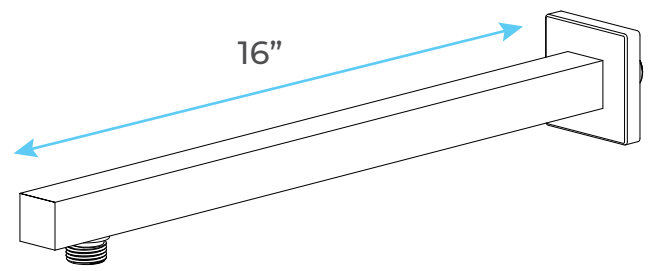

# LEONARDO CHROME LED LIGHT SHOWER HEAD WITH BUILT IN MIXER SPECS

## Specifications

- Cold/Hot Water Control Type: Dual Holder Dual Control
- Number of Handle: Single Handle
- Bath & Shower Faucet Type: Shower Sets
- Valve Core Material: Ceramic
- Type: Fixed Support Type
- Surface Treatment: Polished

## Shower Head Size:

Flow Rate  
2.5 GPM / 9.5 LPM (rain Shower);

The LED light will change its color by detecting water temperature:  
 0-30°C (32-86°F): Blue LED  
 30-40°C (86-104°F): Green LED  
 40-50°C (104-122°F): Red LED  
 50-100°C (122-212°F): Flashing Red LED