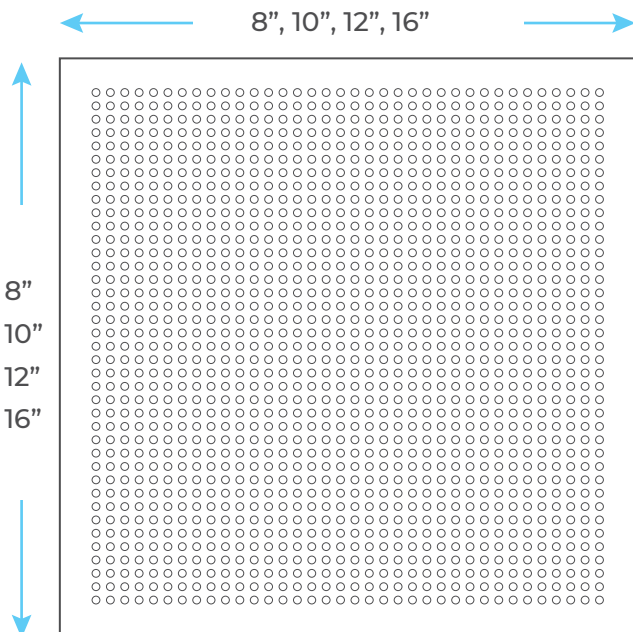

# LEONARDO CHROME LED LIGHT SHOWER HEAD WITH BUILT IN MIXER SPECS

## Specifications

- Cold/Hot Water Control Type: Dual Holder Dual Control
- Number of Handle: Single Handle
- Bath & Shower Faucet Type: Shower Sets
- Valve Core Material: Ceramic
- Type: Fixed Support Type
- Surface Treatment: Polished

## Shower Head Size:

Flow Rate  
2.5 GPM / 9.5 LPM (rain Shower);

The LED light will change its color by detecting water temperature:  
 0-30°C (32-86°F): Blue LED  
 30-40°C (86-104°F): Green LED  
 40-50°C (104-122°F): Red LED  
 50-100°C (122-212°F): Flashing Red LED