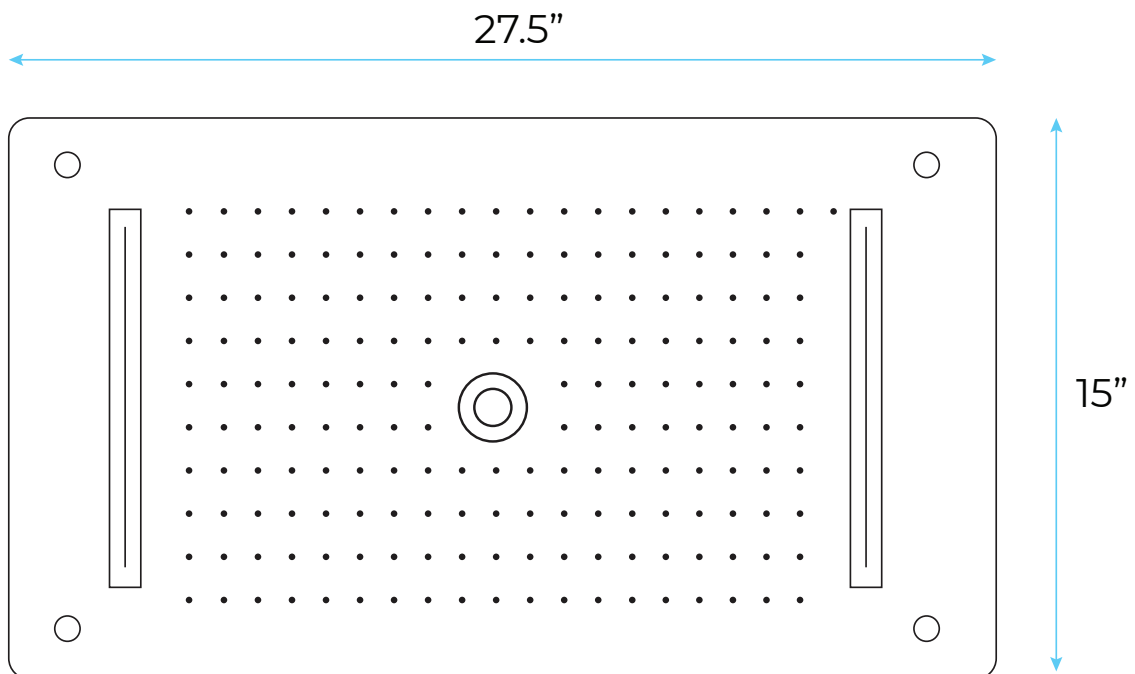

MILLO SOLID BRASS MULTI COLOR LED RAIN AND WATERFALL SHOWER HEAD WITH HANDHELD SHOWER AND WATER MIXER IN GOLD FINISH SPECS

Specifications

- INSTALLATION METHOD: WALL MOUNT
- STYLE: CONTEMPORARY
- FUNCTION 1: RAINFALL
- FUNCTION 2: WATERFALL
- FUNCTION 3: MIST
- FUNCTION 4: WATER COLUMN

Shower Head Size:

Flow Rate
2.5 GPM / 9.5 LPM (rain Shower);

Hand Shower Size:

The minimum required water pressure is 0.05 MPa (0.5 bar).
Flow rate 2.5 GPM (9.5 LPM).

Mixer Size: