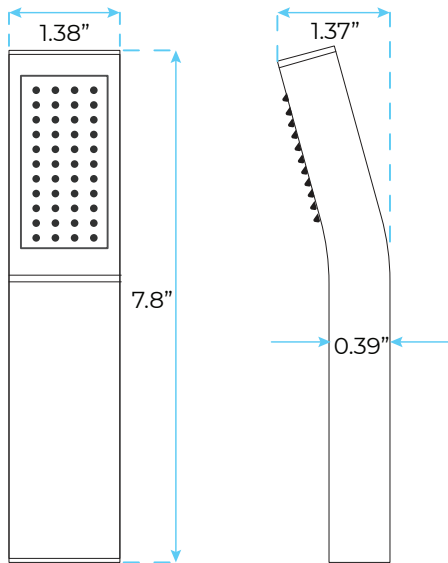

MILLO SOLID BRASS MULTI COLOR LED RAIN AND WATERFALL SHOWER HEAD WITH HANDHELD SHOWER AND WATER MIXER IN GOLD FINISH SPECS

Specifications

- INSTALLATION METHOD: WALL MOUNT
- STYLE: CONTEMPORARY
- FUNCTION 1: RAINFALL
- FUNCTION 2: WATERFALL
- FUNCTION 3: MIST
- FUNCTION 4: WATER COLUMN

Shower Head Size:

Flow Rate
2.5 GPM / 9.5 LPM (rain Shower);

Hand Shower Size:

The minimum required water pressure is 0.05 MPa (0.5 bar).
Flow rate 2.5 GPM (9.5 LPM).

Mixer Size: