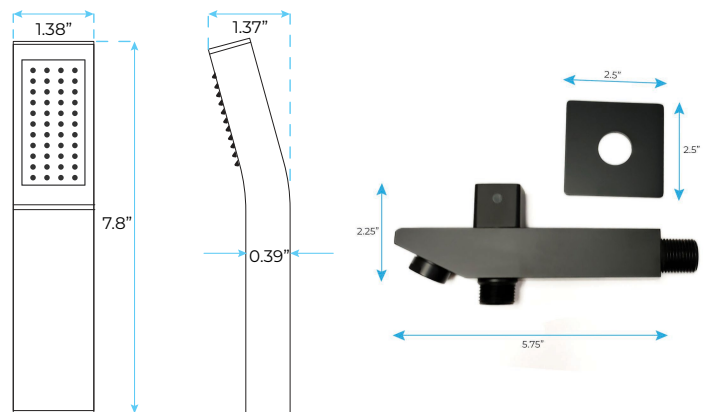

MAINE CONTEMPORARY LED RAINFALL RECESSED THERMOSTATIC CEILING MOUNT SHOWER HEAD WITH BODY JET AND HAND SHOWER IN CHROME FINISH SPECS

Specifications

- Style : Contemporary
- Handle number: Double handle
- Function: Thermostatic
- Install: Embedded Flush Mount Ceiling Mount
- Valve core material: Ceramic
- LED Light Color: Remote Control LED Light

Shower Head Size:

Water Flow
5L to 21L /min;

Body Jets Size:

Feature: Can rotate 360 degrees
 Flow Rate: 1.5 GPM / 5.7 LPM (each Bodyspray)

Mixer Connection :

Hand Shower Size:

The minimum required water pressure is 0.05 MPa (0.5 bar).
 Flow rate 2.5 GPM (9.5 LPM).