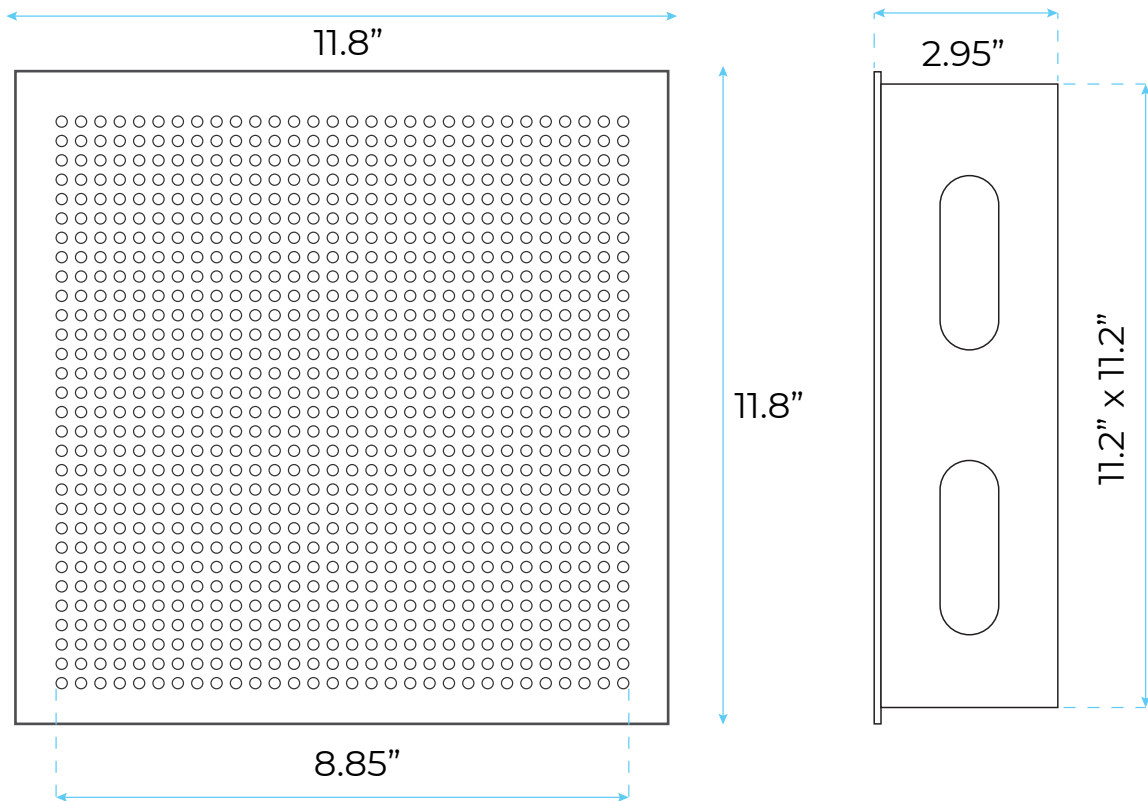

MAINE CONTEMPORARY LED RAINFALL RECESSED THERMOSTATIC CEILING MOUNT SHOWER HEAD WITH BODY JET AND HAND SHOWER IN CHROME FINISH SPECS

Specifications

- Style : Contemporary
- Handle number: Double handle
- Function: Thermostatic
- Install: Embedded Flush Mount Ceiling Mount
- Valve core material: Ceramic
- LED Light Color: Remote Control LED Light

Shower Head Size:

Water Flow
5L to 21L /min;

Body Jets Size:

Feature: Can rotate 360 degrees
 Flow Rate: 1.5 GPM / 5.7 LPM (each Bodyspray)

Mixer Connection :

Hand Shower Size:

The minimum required water pressure is 0.05 MPa (0.5 bar).
 Flow rate 2.5 GPM (9.5 LPM).