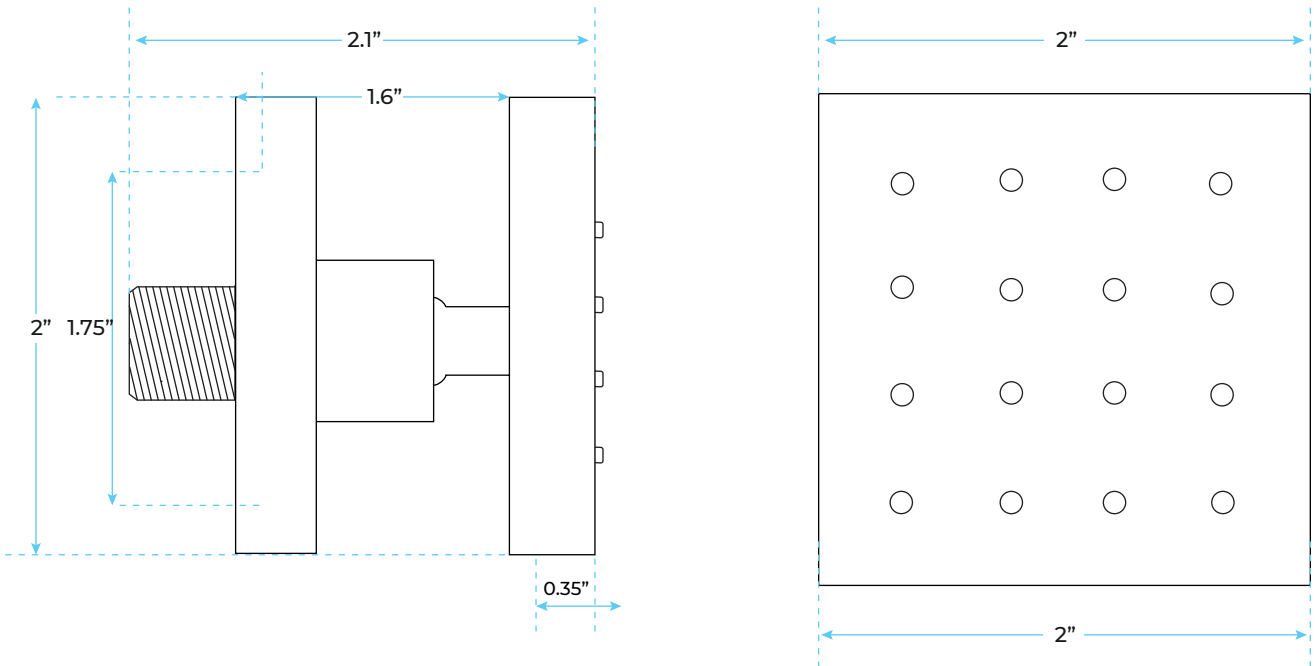

MAINE CONTEMPORARY LED RAINFALL RECESSED THERMOSTATIC CEILING MOUNT SHOWER HEAD WITH BODY JET AND HAND SHOWER IN CHROME FINISH SPECS

Specifications

- Style : Contemporary
- Handle number: Double handle
- Function: Thermostatic
- Install: Embedded Flush Mount Ceiling Mount
- Valve core material: Ceramic
- LED Light Color: Remote Control LED Light

Shower Head Size:

Water Flow
5L to 21L /min;

Body Jets Size:

Feature: Can rotate 360 degrees
 Flow Rate: 1.5 GPM / 5.7 LPM (each Bodyspray)

Mixer Connection :

Hand Shower Size:

The minimum required water pressure is 0.05 MPa (0.5 bar).
 Flow rate 2.5 GPM (9.5 LPM).