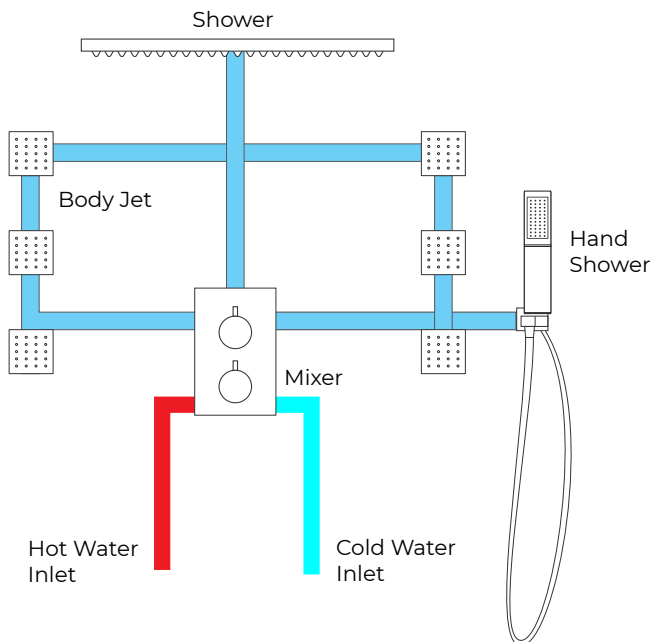

MAINE CONTEMPORARY LED RAINFALL RECESSED THERMOSTATIC CEILING MOUNT SHOWER HEAD WITH BODY JET AND HAND SHOWER IN CHROME FINISH SPECS

Specifications

- Style : Contemporary
- Handle number: Double handle
- Function: Thermostatic
- Install: Embedded Flush Mount Ceiling Mount
- Valve core material: Ceramic
- LED Light Color: Remote Control LED Light

Shower Head Size:

Water Flow
5L to 21L /min;

Body Jets Size:

Feature: Can rotate 360 degrees
 Flow Rate: 1.5 GPM / 5.7 LPM (each Bodyspray)

Mixer Connection :

Hand Shower Size:

The minimum required water pressure is 0.05 MPa (0.5 bar).
 Flow rate 2.5 GPM (9.5 LPM).