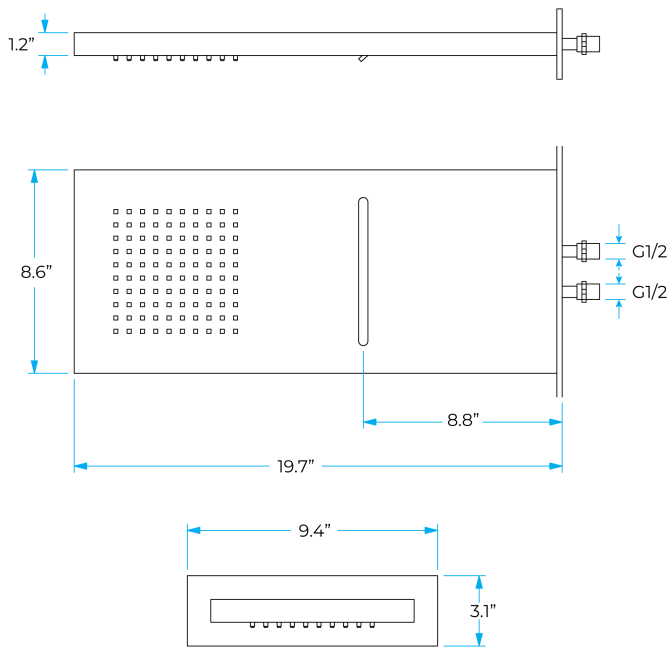

BATHSELECT MUGLA RECTANGULAR STYLE LED SHOWER HEAD CERAMIC VALVE MATERIAL WITH HAND SHOWER SPECS

Specifications

TYPE: LED Shower Set
 VALVE CORE MATERIAL: Ceramic
 SURFACE TREATMENT: Brushed
 SURFACE FINISH: Brushed Nickel

Shower Head Size:

Flow Rate
 2.5 GPM / 9.5 LPM (rain Shower);

The LED light will change its color by detecting water temperature:
 0-30°C (32-86°F): Blue LED
 30-40°C (86-104°F): Green LED
 40-50°C (104-122°F): Red LED
 50-100°C (122-212°F): Flashing Red LED

Note: The LED lights are powered by water flow, and will be activated once the water is turned on.

Hand Shower Size:

The minimum required water pressure is 0.05 MPa (0.5 bar).
Flow rate 2.5 GPM (9.5 LPM).

Mixer Size :