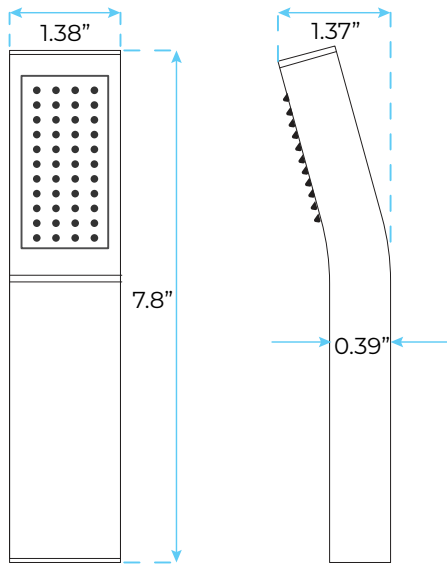

BATHSELECT MUGLA RECTANGULAR STYLE LED SHOWER HEAD CERAMIC VALVE MATERIAL WITH HAND SHOWER SPECS

Specifications

TYPE: LED Shower Set
 VALVE CORE MATERIAL: Ceramic
 SURFACE TREATMENT: Brushed
 SURFACE FINISH: Brushed Nickel

Shower Head Size:

Flow Rate
 2.5 GPM / 9.5 LPM (rain Shower);

The LED light will change its color by detecting water temperature:
 0-30°C (32-86°F): Blue LED
 30-40°C (86-104°F): Green LED
 40-50°C (104-122°F): Red LED
 50-100°C (122-212°F): Flashing Red LED

Note: The LED lights are powered by water flow, and will be activated once the water is turned on.

Hand Shower Size:

The minimum required water pressure is 0.05 MPa (0.5 bar).
Flow rate 2.5 GPM (9.5 LPM).

Mixer Size :