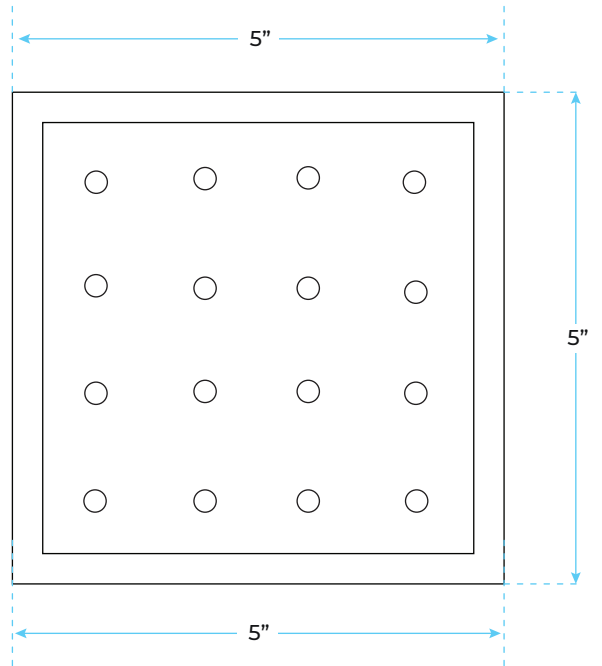

Body Jets Size: