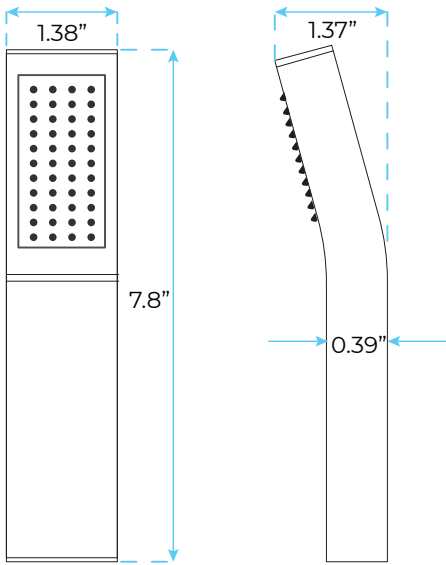

## Specifications

- INSTALLATION METHOD: WALL MOUNT
- STYLE: CONTEMPORARY
- FUNCTION 1: RAINFALL
- FUNCTION 2: WATERFALL
- FUNCTION 3: MIST
- FUNCTION 4: WATER COLUMN

## Shower Head Size:

Flow Rate  
2.5 GPM / 9.5 LPM (rain Shower);

### Hand Shower Size:

### Mixer Size: