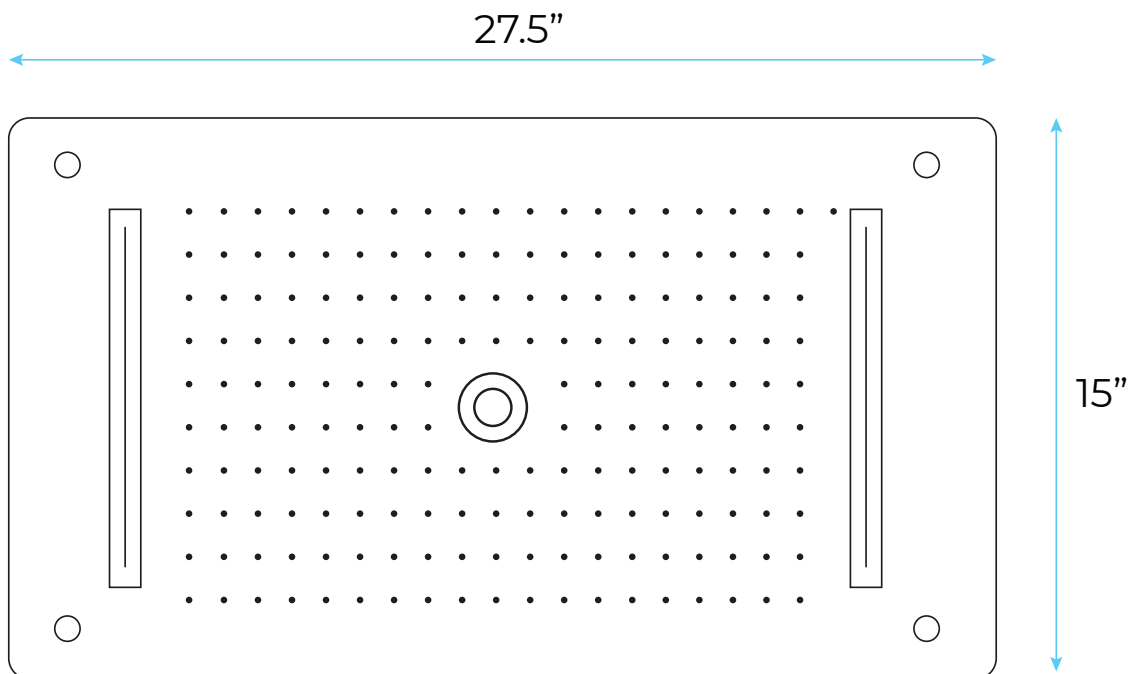

# BATHSELECT LED ELECTRIC POWER EMBEDDED CEILING 5-WAY SHOWER HEAD WITH BODY JET & HAND-HELD SHOWER SPECS

## Specifications

- INSTALLATION METHOD: WALL MOUNT
- STYLE: CONTEMPORARY
- FUNCTION 1: RAINFALL
- FUNCTION 2: WATERFALL
- FUNCTION 3: MIST
- FUNCTION 4: WATER COLUMN

## Shower Head Size:

Flow Rate  
2.5 GPM / 9.5 LPM (rain Shower);

### Mixer Size: