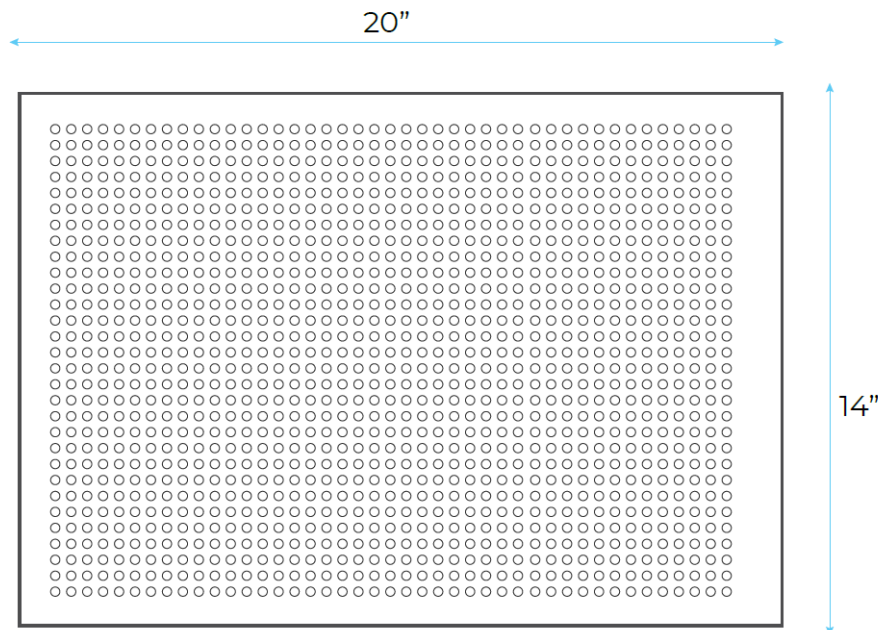

## Specifications

- Installation Type: Ceiling Mount
- Feature: Rainfall Showerhead
- Material: Stainless Steel
- Surface Finish: Chrome
- Showerhead Finish: Polished
- Shower Shape: Rectangle
- Shower Size: 20" X 14"
- Fixed Support: Yes
- Style: Single Head
- Light Type: LED Light
- Special Feature: Thermostatic Faucet
- Music: Bluetooth Connection
- Minimum Water Pressure: 0.3MPA

## Shower Head Size:

The LED light will change its color by detecting water temperature:

- 0-30°C (32-86°F): Blue LED
- 30-40°C (86-104°F): Green LED
- 40-50°C (104-122°F): Red LED
- 50-100°C (122-212°F): Flashing Red LED

Note: The LED lights are powered by water flow, and will be activated once the water is turned on.

**Hand Shower Size:**

The minimum required water pressure is 0.05 MPa (0.5 bar).  
Flow rate 2.5 GPM (9.5 LPM).

**Mixer Size :**