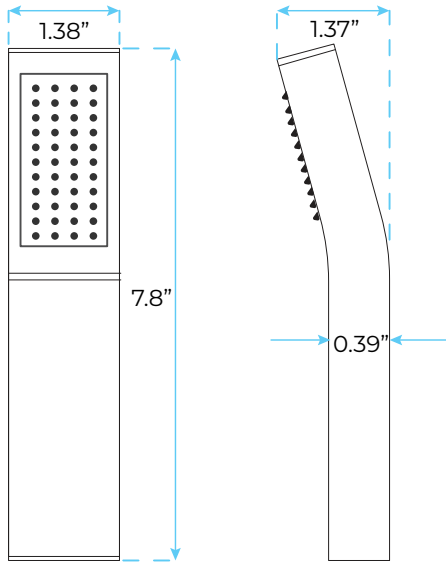

## Specifications

- Installation Type: Ceiling Mount
- Feature: Rainfall Showerhead
- Material: Stainless Steel
- Surface Finish: Chrome
- Showerhead Finish: Polished
- Shower Shape: Rectangle
- Shower Size: 20" X 14"
- Fixed Support: Yes
- Style: Single Head
- Light Type: LED Light
- Special Feature: Thermostatic Faucet
- Music: Bluetooth Connection
- Minimum Water Pressure: 0.3MPA

## Shower Head Size:

The LED light will change its color by detecting water temperature:

- 0-30°C (32-86°F): Blue LED
- 30-40°C (86-104°F): Green LED
- 40-50°C (104-122°F): Red LED
- 50-100°C (122-212°F): Flashing Red LED

Note: The LED lights are powered by water flow, and will be activated once the water is turned on.

**Hand Shower Size:**

The minimum required water pressure is 0.05 MPa (0.5 bar).  
Flow rate 2.5 GPM (9.5 LPM).

**Mixer Size :**