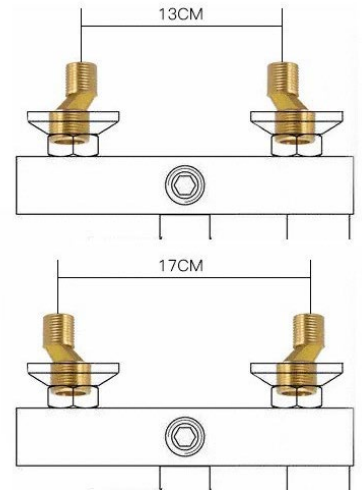

NAPLES WALL MOUNT BRUSHED NICKEL SHOWER SET WITH HAND SHOWER SPECS

Buried water pipe

Suitable for Hole distance 13-17cm
(Recommend use 15cm as the standard)

Specifications

- Function: Shower Faucet
- Feature: Wall Mount
- Style: Contemporary
- Shower Head: Rainfall
- Shower head Material: Brass
- Showerhead Dimension: 8 x 8 inch
- Hand-held shower come with 1.5M (59")hose
- Distance of center to center : 13.5cm-17cm(5.3"-6.7") can be adjustable
- Faucet height 70-120cm(27.5"-47") can be adjustable
- Valve Type: Ceramic Valve
- Connection: G1/2" Standard

Size: