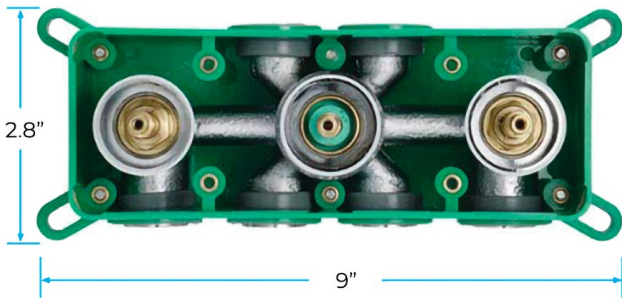

Shower Mixer