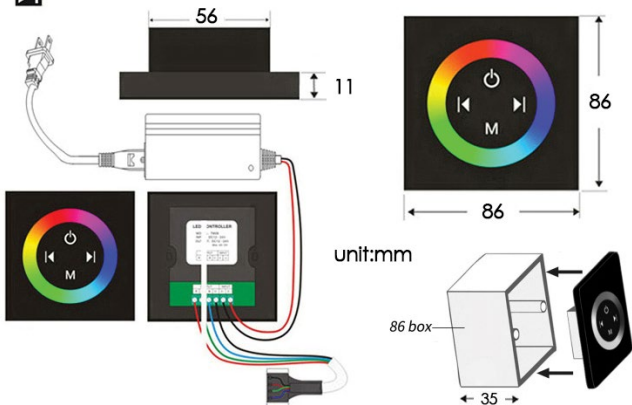

LED MUSICAL TOUCH PANEL CONTROLLED THERMOSTATIC RECESSED CEILING MOUNT POLISHED GOLD HOT AND COLD RAINFALL MIST WATERFALL SHOWER SYSTEM WITH SQUARE HAND SHOWER SPECIFICATIONS

Shower Head

Product shown is only for installation display purpose

- Shower Panel /Hose Material: 304 Stainless Steel
- Shower Head Size: 800*600 mm
- Showerheads Install: Embedded Ceiling Mounted
- Concealed Mixer Install: Wall-Mounted
- LED Shower Head Functions: Rainfall, Waterfall, Mist
- Water Pressure: 0.3 MPA
- Water Flow: 16L/min~28L/min
- Shower Accessories Material: Brass
- LED Light: Need to Connect Power
- Shower Hose Length: 1.5M
- AC: 100-265V 50/60Hz
- Music: Need Bluetooth

Touch Panel Control

- Turn On/Off Control
- MANUAL MODE**
Total 64 colors
- Auto mode setting
- AUTO MODE**
Total 11 Auto mode
- Set the speed of color change, fast/slow

All dimensions and specifications are nominal and may vary. Use actual products for accuracy in critical situations.

Shower Mixer

Product shown is only for installation display purpose

Hand Shower

Flow Rate: 2.0 GPM / 7.6 LPM

Shower Mixer Connections