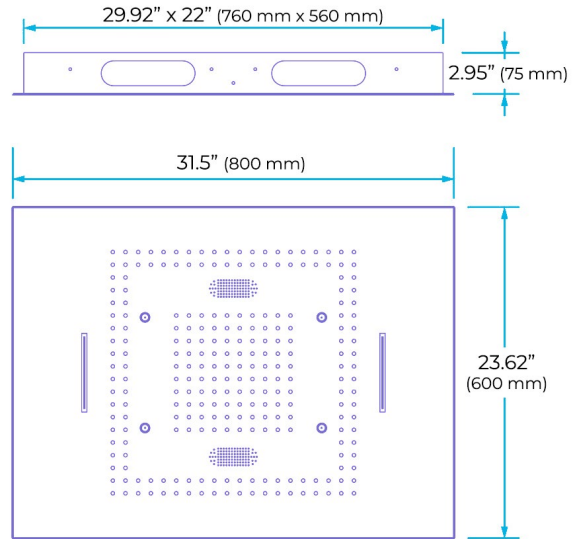

LED MUSICAL TOUCH PANEL CONTROLLED THERMOSTATIC RECESSED CEILING MOUNT POLISHED GOLD HOT AND COLD RAINFALL MIST WATERFALL SHOWER SYSTEM WITH SQUARE HAND SHOWER SPECIFICATIONS

Shower Head

Product shown is only for installation display purpose

- Shower Panel /Hose Material: 304 Stainless Steel
- Shower Head Size: 800*600 mm
- Showerheads Install: Embedded Ceiling Mounted
- Concealed Mixer Install: Wall-Mounted
- LED Shower Head Functions: Rainfall, Waterfall, Mist
- Water Pressure: 0.3 MPA
- Water Flow: 16L/min~28L/min
- Shower Accessories Material: Brass
- LED Light: Need to Connect Power
- Shower Hose Length: 1.5M
- AC: 100-265V 50/60Hz
- Music: Need Bluetooth

Touch Panel Control

- Turn On/Off Control
- MANUAL MODE**
Total 64 colors
- Auto mode setting
- AUTO MODE**
Total 11 Auto mode
- Set the speed of color change, fast/slow

All dimensions and specifications are nominal and may vary. Use actual products for accuracy in critical situations.

Shower Mixer

Product shown is only for installation display purpose

Hand Shower

Flow Rate: 2.0 GPM / 7.6 LPM

Shower Mixer Connections