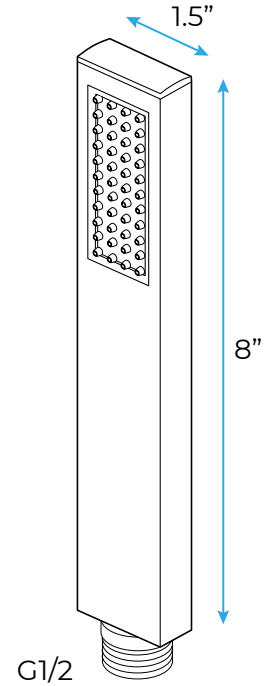

- Shower Panel /Hose Material: 304 Stainless Steel
- Shower Head Size: 800*600 mm
- Showerheads Install: Embedded Ceiling Mounted
- Concealed Mixer Install: Wall-Mounted
- LED Shower Head Functions: Rainfall, Waterfall, Mist
- Water Pressure: 0.3 MPA
- Water Flow: 16L/min~28L/min
- Shower Accessories Material: Brass
- LED Light: Need to Connect Power
- Shower Hose Length: 1.5M
- AC: 100-265V 50/60Hz
- Music: Need Bluetooth

Touch Panel Control

- Turn On/Off Control
- MANUAL MODE**
Total 64 colors
- Auto mode setting
- AUTO MODE**
Total 11 Auto mode
- Set the speed of color change, fast/slow

All dimensions and specifications are nominal and may vary. Use actual products for accuracy in critical situations.

Shower Mixer

Product shown is only for installation display purpose

Hand Shower

Flow Rate: 2.0 GPM / 7.6 LPM

Shower Mixer Connections