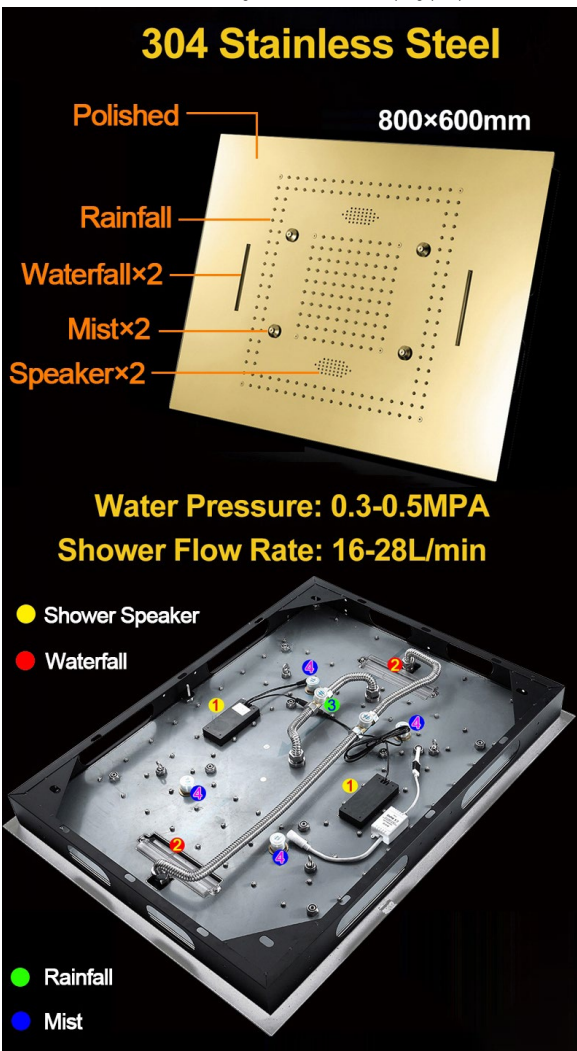

LED MUSICAL TOUCH PANEL CONTROLLED THERMOSTATIC RECESSED CEILING MOUNT POLISHED GOLD HOT AND COLD RAINFALL MIST WATERFALL SHOWER SYSTEM WITH SQUARE HAND SHOWER SPECIFICATIONS

Shower Head

Product shown is only for installation display purpose

- Shower Panel /Hose Material: 304 Stainless Steel
- Shower Head Size: 800*600 mm
- Showerheads Install: Embedded Ceiling Mounted
- Concealed Mixer Install: Wall-Mounted
- LED Shower Head Functions: Rainfall, Waterfall, Mist
- Water Pressure: 0.3 MPA
- Water Flow: 16L/min~28L/min
- Shower Accessories Material: Brass
- LED Light: Need to Connect Power
- Shower Hose Length: 1.5M
- AC: 100-265V 50/60Hz
- Music: Need Bluetooth

Touch Panel Control

- Turn On/Off Control
- MANUAL MODE**
Total 64 colors
- Auto mode setting
- AUTO MODE**
Total 11 Auto mode
- Set the speed of color change, fast/slow

All dimensions and specifications are nominal and may vary. Use actual products for accuracy in critical situations.

Shower Mixer

Product shown is only for installation display purpose

Hand Shower

Flow Rate: 2.0 GPM / 7.6 LPM

Shower Mixer Connections