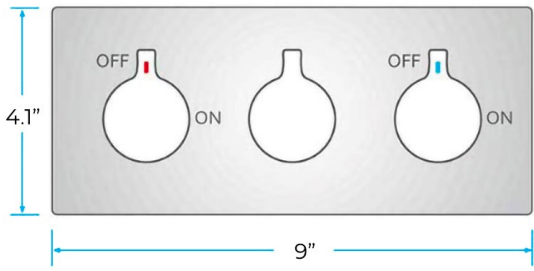

Shower Mixer