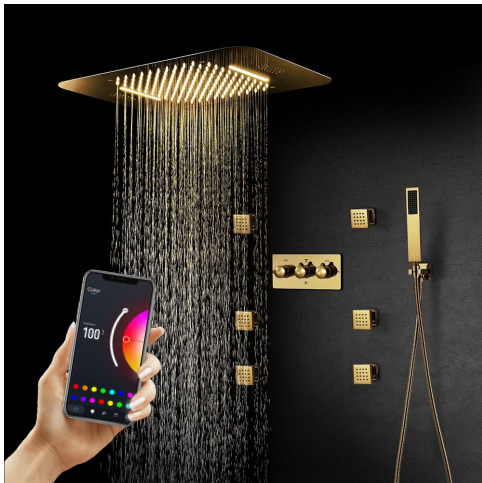

GOLD THERMOSTATIC LED MUSICAL PHONE CONTROLLED RECESSED CEILING GOLD MOUNT RAINFALL WATERFALL SHOWER SYSTEM WITH JETTED BODY SPRAYS AND HANDHELD SHOWER SPECIFICATIONS

Shower Head

Shower Panel /Hose Material: 304 Stainless Steel
 Showerheads Install: Embedded Ceiling Mounted
 Concealed Mixer Install: Wall-Mounted
 LED Shower Head Functions: Rainfall, Waterfall
 Water Pressure: 0.3 MPA
 Water Flow: 16L/min~28L/min
 Shower Accessories Material: Brass
 LED Light: Need to Connect Power
 Shower Hose Length: 1.5M
 AC: 100-265V 50/60Hz
 Music: Need Bluetooth

Product shown is only for installation display purpose

304 Stainless Steel

『 580x380mm 』

Water Pressure: 0.3-0.5MPA
Shower Flow Rate: 16-28L/min

Kinds of color **64**
 temperature adjustable

WiFi
 Built-in WIFI
 Phone control color

Color software App install instruction
download name: Smart Life

All dimensions and specifications are nominal and may vary. Use actual products for accuracy in critical situations.

Shower Mixer

Shower Mixer Connections

Hand Shower

Flow Rate: 2.0 GPM / 7.6 LPM

Body Jet

Thread Interface Size: G 1/2 Inch
 Type: Fixed Rotatable Type
 Installation Type: Wall Mounted
 Material: Brass
 Feature: Can rotate 360 degrees
 Flow Rate: 1.5 GPM / 5.7 LPM (each Bodyspray)