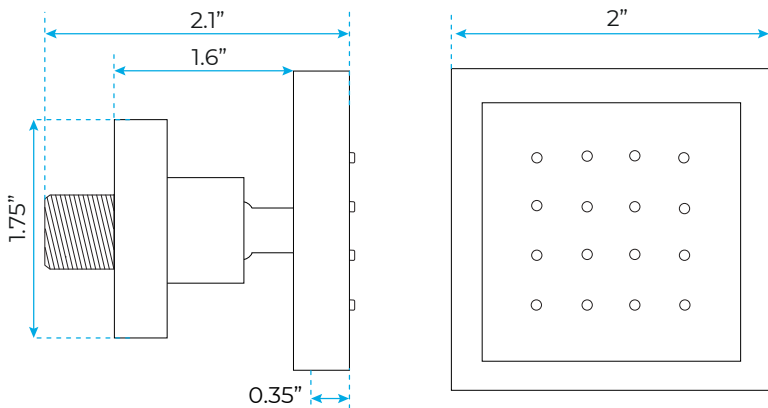

GOLD THERMOSTATIC LED MUSICAL PHONE CONTROLLED RECESSED CEILING GOLD MOUNT RAINFALL WATERFALL SHOWER SYSTEM WITH JETTED BODY SPRAYS AND HANDHELD SHOWER SPECIFICATIONS

Shower Head

Shower Panel /Hose Material: 304 Stainless Steel
 Showerheads Install: Embedded Ceiling Mounted
 Concealed Mixer Install: Wall-Mounted
 LED Shower Head Functions: Rainfall, Waterfall
 Water Pressure: 0.3 MPA
 Water Flow: 16L/min~28L/min
 Shower Accessories Material: Brass
 LED Light: Need to Connect Power
 Shower Hose Length: 1.5M
 AC: 100-265V 50/60Hz
 Music: Need Bluetooth

Product shown is only for installation display purpose

304 Stainless Steel

『 580x380mm 』

Water Pressure: 0.3-0.5MPA
Shower Flow Rate: 16-28L/min

Kinds of color **64**
 temperature adjustable

WiFi
 Built-in WIFI
 Phone control color

Color software App install instruction
download name: Smart Life

All dimensions and specifications are nominal and may vary. Use actual products for accuracy in critical situations.

Shower Mixer

Shower Mixer Connections

Hand Shower

Flow Rate: 2.0 GPM / 7.6 LPM

Body Jet

Thread Interface Size: G 1/2 Inch
 Type: Fixed Rotatable Type
 Installation Type: Wall Mounted
 Material: Brass
 Feature: Can rotate 360 degrees
 Flow Rate: 1.5 GPM / 5.7 LPM (each Bodyspray)