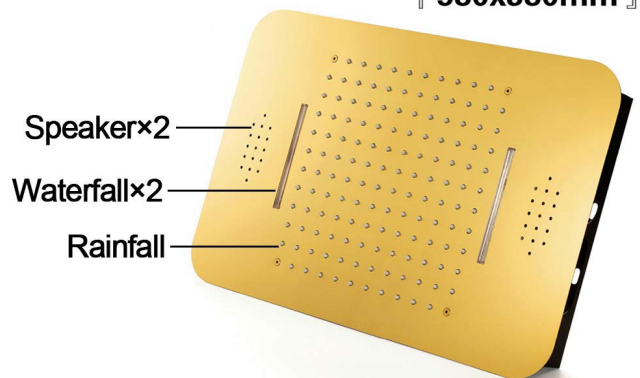

GOLD THERMOSTATIC LED MUSICAL PHONE CONTROLLED RECESSED CEILING GOLD MOUNT RAINFALL WATERFALL SHOWER SYSTEM WITH JETTED BODY SPRAYS AND HANDHELD SHOWER SPECIFICATIONS

Shower Head

Shower Panel /Hose Material: 304 Stainless Steel
 Showerheads Install: Embedded Ceiling Mounted
 Concealed Mixer Install: Wall-Mounted
 LED Shower Head Functions: Rainfall, Waterfall
 Water Pressure: 0.3 MPA
 Water Flow: 16L/min~28L/min
 Shower Accessories Material: Brass
 LED Light: Need to Connect Power
 Shower Hose Length: 1.5M
 AC: 100-265V 50/60Hz
 Music: Need Bluetooth

Product shown is only for installation display purpose

304 Stainless Steel

『 580x380mm 』

Water Pressure: 0.3-0.5MPA
Shower Flow Rate: 16-28L/min

Kinds of color **64**
 temperature adjustable

WiFi
 Built-in WIFI
 Phone control color

Color software App install instruction
download name: Smart Life

All dimensions and specifications are nominal and may vary. Use actual products for accuracy in critical situations.

Shower Mixer

Shower Mixer Connections

Hand Shower

Flow Rate: 2.0 GPM / 7.6 LPM

Body Jet

Thread Interface Size: G 1/2 Inch
 Type: Fixed Rotatable Type
 Installation Type: Wall Mounted
 Material: Brass
 Feature: Can rotate 360 degrees
 Flow Rate: 1.5 GPM / 5.7 LPM (each Bodyspray)