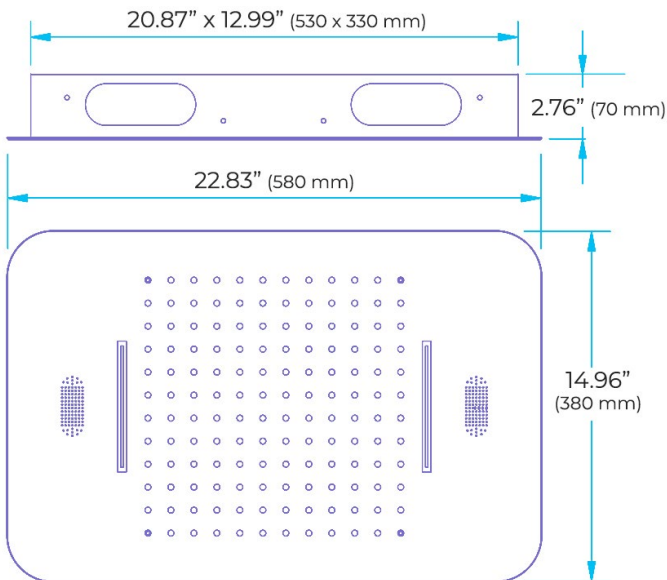

GOLD THERMOSTATIC LED MUSICAL PHONE CONTROLLED RECESSED CEILING GOLD MOUNT RAINFALL WATERFALL SHOWER SYSTEM WITH JETTED BODY SPRAYS AND HANDHELD SHOWER SPECIFICATIONS

Shower Head

Shower Panel /Hose Material: 304 Stainless Steel
 Showerheads Install: Embedded Ceiling Mounted
 Concealed Mixer Install: Wall-Mounted
 LED Shower Head Functions: Rainfall, Waterfall
 Water Pressure: 0.3 MPA
 Water Flow: 16L/min~28L/min
 Shower Accessories Material: Brass
 LED Light: Need to Connect Power
 Shower Hose Length: 1.5M
 AC: 100-265V 50/60Hz
 Music: Need Bluetooth

Product shown is only for installation display purpose

304 Stainless Steel

『 580x380mm 』

Water Pressure: 0.3-0.5MPA
Shower Flow Rate: 16-28L/min

Kinds of color **64**
 temperature adjustable

WiFi
 Built-in WIFI
 Phone control color

Color software App install instruction
download name: Smart Life

All dimensions and specifications are nominal and may vary. Use actual products for accuracy in critical situations.

Shower Mixer

Shower Mixer Connections

Hand Shower

Flow Rate: 2.0 GPM / 7.6 LPM

Body Jet

Thread Interface Size: G 1/2 Inch
 Type: Fixed Rotatable Type
 Installation Type: Wall Mounted
 Material: Brass
 Feature: Can rotate 360 degrees
 Flow Rate: 1.5 GPM / 5.7 LPM (each Bodyspray)