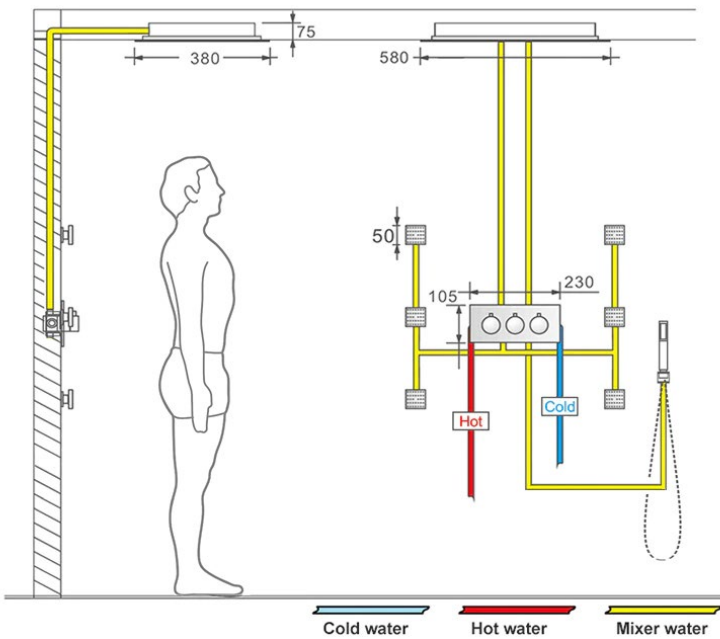

GOLD THERMOSTATIC LED MUSICAL PHONE CONTROLLED RECESSED CEILING GOLD MOUNT RAINFALL WATERFALL SHOWER SYSTEM WITH JETTED BODY SPRAYS AND HANDHELD SHOWER SPECIFICATIONS

Shower Head

Shower Panel /Hose Material: 304 Stainless Steel
 Showerheads Install: Embedded Ceiling Mounted
 Concealed Mixer Install: Wall-Mounted
 LED Shower Head Functions: Rainfall, Waterfall
 Water Pressure: 0.3 MPA
 Water Flow: 16L/min~28L/min
 Shower Accessories Material: Brass
 LED Light: Need to Connect Power
 Shower Hose Length: 1.5M
 AC: 100-265V 50/60Hz
 Music: Need Bluetooth

Product shown is only for installation display purpose

304 Stainless Steel

『 580x380mm 』

Water Pressure: 0.3-0.5MPA
Shower Flow Rate: 16-28L/min

Kinds of color **64**
 temperature adjustable

WiFi
 Built-in WIFI
 Phone control color

Color software App install instruction
download name: Smart Life

All dimensions and specifications are nominal and may vary. Use actual products for accuracy in critical situations.

Shower Mixer

Shower Mixer Connections

Hand Shower

Flow Rate: 2.0 GPM / 7.6 LPM

Body Jet

Thread Interface Size: G 1/2 Inch
 Type: Fixed Rotatable Type
 Installation Type: Wall Mounted
 Material: Brass
 Feature: Can rotate 360 degrees
 Flow Rate: 1.5 GPM / 5.7 LPM (each Bodyspray)