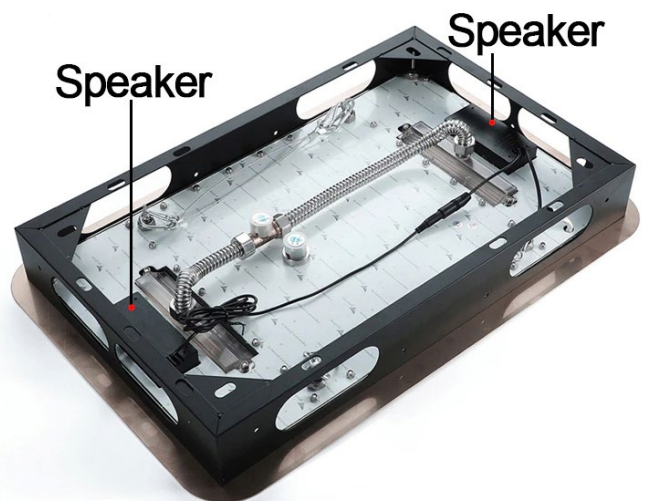

GOLD THERMOSTATIC LED MUSICAL PHONE CONTROLLED RECESSED CEILING GOLD MOUNT RAINFALL WATERFALL SHOWER SYSTEM WITH JETTED BODY SPRAYS AND HANDHELD SHOWER SPECIFICATIONS

Shower Head

Shower Panel /Hose Material: 304 Stainless Steel
 Showerheads Install: Embedded Ceiling Mounted
 Concealed Mixer Install: Wall-Mounted
 LED Shower Head Functions: Rainfall, Waterfall
 Water Pressure: 0.3 MPA
 Water Flow: 16L/min~28L/min
 Shower Accessories Material: Brass
 LED Light: Need to Connect Power
 Shower Hose Length: 1.5M
 AC: 100-265V 50/60Hz
 Music: Need Bluetooth

Product shown is only for installation display purpose

304 Stainless Steel

『 580x380mm 』

Water Pressure: 0.3-0.5MPA
Shower Flow Rate: 16-28L/min

Kinds of color **64**
 temperature adjustable

WiFi
 Built-in WIFI
 Phone control color

Color software App install instruction
download name: Smart Life

All dimensions and specifications are nominal and may vary. Use actual products for accuracy in critical situations.

Shower Mixer

Shower Mixer Connections

Hand Shower

Flow Rate: 2.0 GPM / 7.6 LPM

Body Jet

Thread Interface Size: G 1/2 Inch
 Type: Fixed Rotatable Type
 Installation Type: Wall Mounted
 Material: Brass
 Feature: Can rotate 360 degrees
 Flow Rate: 1.5 GPM / 5.7 LPM (each Bodyspray)