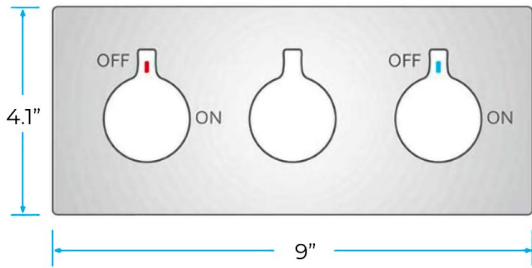

GOLD THERMOSTATIC LED MUSICAL PHONE CONTROLLED RECESSED CEILING GOLD MOUNT RAINFALL WATERFALL SHOWER SYSTEM WITH JETTED BODY SPRAYS AND HANDHELD SHOWER SPECIFICATIONS

Shower Head

Shower Panel /Hose Material: 304 Stainless Steel
 Showerheads Install: Embedded Ceiling Mounted
 Concealed Mixer Install: Wall-Mounted
 LED Shower Head Functions: Rainfall, Waterfall
 Water Pressure: 0.3 MPA
 Water Flow: 16L/min~28L/min
 Shower Accessories Material: Brass
 LED Light: Need to Connect Power
 Shower Hose Length: 1.5M
 AC: 100-265V 50/60Hz
 Music: Need Bluetooth

Product shown is only for installation display purpose

304 Stainless Steel

『 580x380mm 』

Water Pressure: 0.3-0.5MPA
Shower Flow Rate: 16-28L/min

Kinds of color **64**
 temperature adjustable

WiFi
 Built-in WIFI
 Phone control color

Color software App install instruction
download name: Smart Life

All dimensions and specifications are nominal and may vary. Use actual products for accuracy in critical situations.

Shower Mixer

Shower Mixer Connections

Hand Shower

Flow Rate: 2.0 GPM / 7.6 LPM

Body Jet

Thread Interface Size: G 1/2 Inch
 Type: Fixed Rotatable Type
 Installation Type: Wall Mounted
 Material: Brass
 Feature: Can rotate 360 degrees
 Flow Rate: 1.5 GPM / 5.7 LPM (each Bodyspray)