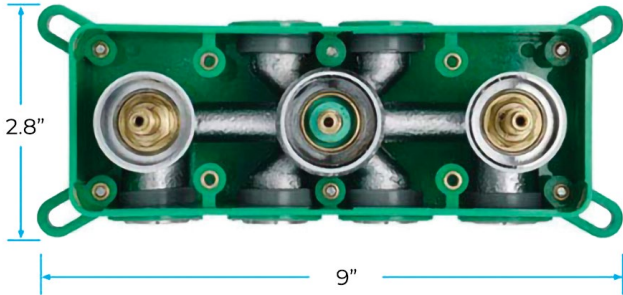

GOLD THERMOSTATIC LED MUSICAL PHONE CONTROLLED RECESSED CEILING GOLD MOUNT RAINFALL WATERFALL SHOWER SYSTEM WITH JETTED BODY SPRAYS AND HANDHELD SHOWER SPECIFICATIONS

Shower Head

Shower Panel /Hose Material: 304 Stainless Steel
 Showerheads Install: Embedded Ceiling Mounted
 Concealed Mixer Install: Wall-Mounted
 LED Shower Head Functions: Rainfall, Waterfall
 Water Pressure: 0.3 MPA
 Water Flow: 16L/min~28L/min
 Shower Accessories Material: Brass
 LED Light: Need to Connect Power
 Shower Hose Length: 1.5M
 AC: 100-265V 50/60Hz
 Music: Need Bluetooth

Product shown is only for installation display purpose

304 Stainless Steel

『 580x380mm 』

Water Pressure: 0.3-0.5MPA
Shower Flow Rate: 16-28L/min

Kinds of color **64**
 temperature adjustable

WiFi
 Built-in WIFI
 Phone control color

Color software App install instruction
download name: Smart Life

All dimensions and specifications are nominal and may vary. Use actual products for accuracy in critical situations.

Shower Mixer

Shower Mixer Connections

Hand Shower

Flow Rate: 2.0 GPM / 7.6 LPM

Body Jet

Thread Interface Size: G 1/2 Inch
 Type: Fixed Rotatable Type
 Installation Type: Wall Mounted
 Material: Brass
 Feature: Can rotate 360 degrees
 Flow Rate: 1.5 GPM / 5.7 LPM (each Bodyspray)