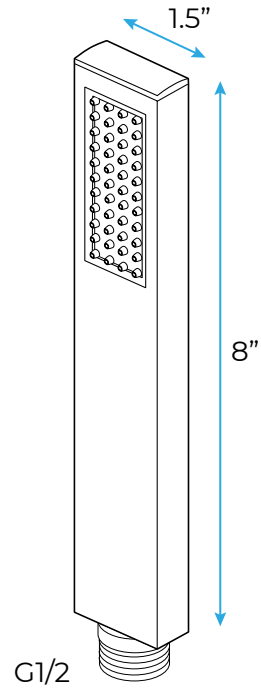

GOLD THERMOSTATIC LED MUSICAL PHONE CONTROLLED RECESSED CEILING GOLD MOUNT RAINFALL WATERFALL SHOWER SYSTEM WITH JETTED BODY SPRAYS AND HANDHELD SHOWER SPECIFICATIONS

Shower Head

Shower Panel /Hose Material: 304 Stainless Steel
 Showerheads Install: Embedded Ceiling Mounted
 Concealed Mixer Install: Wall-Mounted
 LED Shower Head Functions: Rainfall, Waterfall
 Water Pressure: 0.3 MPA
 Water Flow: 16L/min~28L/min
 Shower Accessories Material: Brass
 LED Light: Need to Connect Power
 Shower Hose Length: 1.5M
 AC: 100-265V 50/60Hz
 Music: Need Bluetooth

Product shown is only for installation display purpose

304 Stainless Steel

『 580x380mm 』

Water Pressure: 0.3-0.5MPA
Shower Flow Rate: 16-28L/min

Kinds of color **64**
 temperature adjustable

WiFi
 Built-in WIFI
 Phone control color

Color software App install instruction
download name: Smart Life

All dimensions and specifications are nominal and may vary. Use actual products for accuracy in critical situations.

Shower Mixer

Shower Mixer Connections

Hand Shower

Flow Rate: 2.0 GPM / 7.6 LPM

Body Jet

Thread Interface Size: G 1/2 Inch
 Type: Fixed Rotatable Type
 Installation Type: Wall Mounted
 Material: Brass
 Feature: Can rotate 360 degrees
 Flow Rate: 1.5 GPM / 5.7 LPM (each Bodyspray)