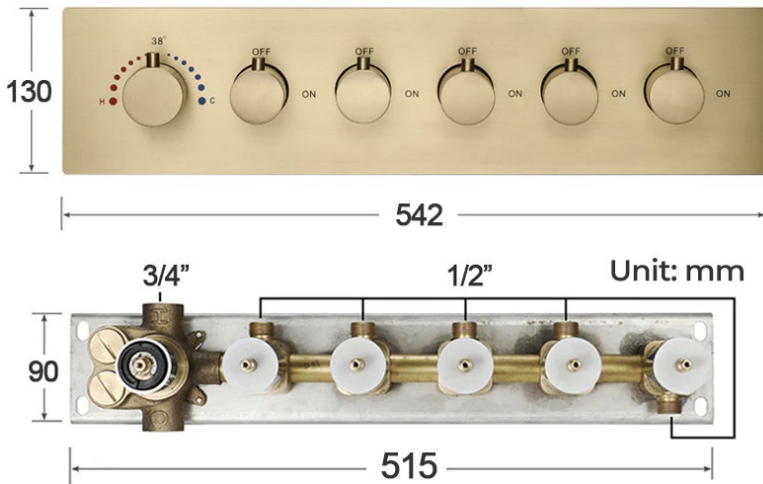

**BRUSHED TOUCH PANEL CONTROLLED THERMOSTATIC RECESSED CEILING MOUNT LED MIST RAINFALL WATERFALL MUSICAL SHOWER SYSTEM WITH HAND SHOWER AND 6 JETTED BODY SPRAY SPECIFICATIONS**

**Shower Head**

Shower Head 3 Functions: Waterfall, Rainfall & Mist  
 Shower head size: 20 x 20 inch  
 Each function run all together and separately  
 Music and LED light work by electronic  
 All Metal Material: Solid Brass; Stainless Steel (top showerhead, hose)  
 Shower Head Mounting: Flush on ceiling  
 Hand Spray Hose: 59 inch  
 Water flow: 2.5 GPM ~ 5.5 GPM  
 Water pressure: 0.3 MPA ~ 1 MPA  
 Water pipe lines: 3/4 inch water pipes for the hot and cold water mixer inlet, the others are 1/2 inch

**Touch Panel Control**

- Turn On/Off Control
- Auto mode setting
- Set the speed of color change, fast/slow

**MANUAL MODE**  
Total 64 colors

**AUTO MODE**  
Total 11 Auto mode

**304 Stainless Steel**

Water Pressure: 0.3-0.5MPA  
 Shower Flow Rate: 9-25L/min

Product shown is only for installation display purpose

All dimensions and specifications are nominal and may vary. Use actual products for accuracy in critical situations.

**Shower Mixer**

Product shown is only for installation display purpose

**Shower Mixer Connections**

**Hand Shower**

Flow Rate: 2.0 GPM / 7.6 LPM

**Spout**

**Body Jet**

Thread Interface Size: G 1/2 Inch  
 Type: Fixed Rotatable Type  
 Installation Type: Wall Mounted  
 Material: Brass  
 Feature: Can rotate 360 degrees  
 Flow Rate: 1.5 GPM / 5.7 LPM (each Bodyspray)