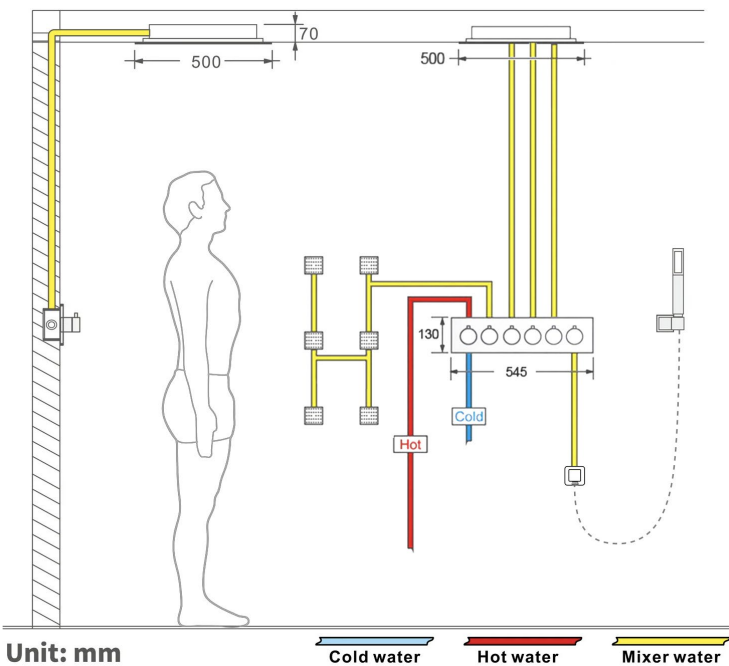

**BRUSHED TOUCH PANEL CONTROLLED THERMOSTATIC RECESSED CEILING MOUNT LED MIST RAINFALL WATERFALL MUSICAL SHOWER SYSTEM WITH HAND SHOWER AND 6 JETTED BODY SPRAY SPECIFICATIONS**

**Shower Head**

Shower Head 3 Functions: Waterfall, Rainfall & Mist  
 Shower head size: 20 x 20 inch  
 Each function run all together and separately  
 Music and LED light work by electronic  
 All Metal Material: Solid Brass; Stainless Steel (top showerhead, hose)  
 Shower Head Mounting: Flush on ceiling  
 Hand Spray Hose: 59 inch  
 Water flow: 2.5 GPM ~ 5.5 GPM  
 Water pressure: 0.3 MPA ~ 1 MPA  
 Water pipe lines: 3/4 inch water pipes for the hot and cold water mixer inlet, the others are 1/2 inch

**Touch Panel Control**

- Turn On/Off Control
- Auto mode setting
- Set the speed of color change, fast/slow

**MANUAL MODE**  
Total 64 colors

**AUTO MODE**  
Total 11 Auto mode

**304 Stainless Steel**

Water Pressure: 0.3-0.5MPA  
 Shower Flow Rate: 9-25L/min

Product shown is only for installation display purpose

All dimensions and specifications are nominal and may vary. Use actual products for accuracy in critical situations.

**Shower Mixer**

Product shown is only for installation display purpose

**Shower Mixer Connections**

**Hand Shower**

Flow Rate: 2.0 GPM / 7.6 LPM

**Spout**

**Body Jet**

Thread Interface Size: G 1/2 Inch  
 Type: Fixed Rotatable Type  
 Installation Type: Wall Mounted  
 Material: Brass  
 Feature: Can rotate 360 degrees  
 Flow Rate: 1.5 GPM / 5.7 LPM (each Bodyspray)