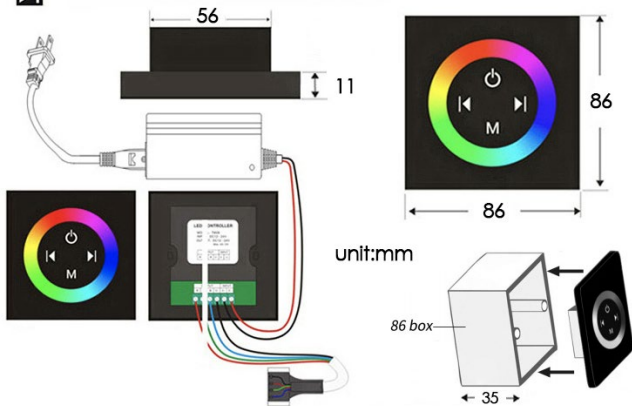

**BRUSHED TOUCH PANEL CONTROLLED THERMOSTATIC RECESSED CEILING MOUNT LED MIST RAINFALL WATERFALL MUSICAL SHOWER SYSTEM WITH HAND SHOWER AND 6 JETTED BODY SPRAY SPECIFICATIONS**

**Shower Head**

Shower Head 3 Functions: Waterfall, Rainfall & Mist  
 Shower head size: 20 x 20 inch  
 Each function run all together and separately  
 Music and LED light work by electronic  
 All Metal Material: Solid Brass; Stainless Steel (top showerhead, hose)  
 Shower Head Mounting: Flush on ceiling  
 Hand Spray Hose: 59 inch  
 Water flow: 2.5 GPM ~ 5.5 GPM  
 Water pressure: 0.3 MPA ~ 1 MPA  
 Water pipe lines: 3/4 inch water pipes for the hot and cold water mixer inlet, the others are 1/2 inch

**Touch Panel Control**

- Turn On/Off Control
- Auto mode setting
- Set the speed of color change, fast/slow

**MANUAL MODE**  
Total 64 colors

**AUTO MODE**  
Total 11 Auto mode

**304 Stainless Steel**

Water Pressure: 0.3-0.5MPA  
 Shower Flow Rate: 9-25L/min

Product shown is only for installation display purpose

All dimensions and specifications are nominal and may vary. Use actual products for accuracy in critical situations.

**Shower Mixer**

Product shown is only for installation display purpose

**Shower Mixer Connections**

**Hand Shower**

Flow Rate: 2.0 GPM / 7.6 LPM

**Spout**

**Body Jet**

Thread Interface Size: G 1/2 Inch  
 Type: Fixed Rotatable Type  
 Installation Type: Wall Mounted  
 Material: Brass  
 Feature: Can rotate 360 degrees  
 Flow Rate: 1.5 GPM / 5.7 LPM (each Bodyspray)