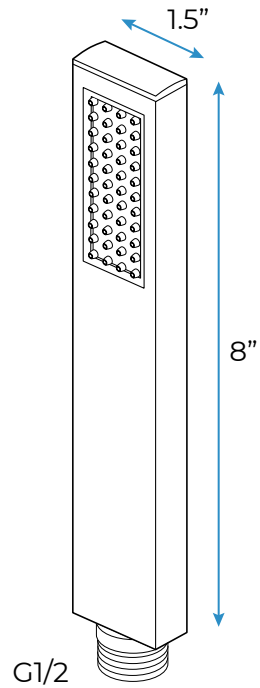

**BRUSHED TOUCH PANEL CONTROLLED THERMOSTATIC RECESSED CEILING MOUNT LED MIST RAINFALL WATERFALL MUSICAL SHOWER SYSTEM WITH HAND SHOWER AND 6 JETTED BODY SPRAY SPECIFICATIONS**

**Shower Head**

Shower Head 3 Functions: Waterfall, Rainfall & Mist  
 Shower head size: 20 x 20 inch  
 Each function run all together and separately  
 Music and LED light work by electronic  
 All Metal Material: Solid Brass; Stainless Steel (top showerhead, hose)  
 Shower Head Mounting: Flush on ceiling  
 Hand Spray Hose: 59 inch  
 Water flow: 2.5 GPM ~ 5.5 GPM  
 Water pressure: 0.3 MPA ~ 1 MPA  
 Water pipe lines: 3/4 inch water pipes for the hot and cold water mixer inlet, the others are 1/2 inch

Product shown is only for installation display purpose

All dimensions and specifications are nominal and may vary. Use actual products for accuracy in critical situations.

**Shower Mixer**

Product shown is only for installation display purpose

**Shower Mixer Connections**

**Hand Shower**

Flow Rate: 2.0 GPM / 7.6 LPM

**Spout**

**Body Jet**

Thread Interface Size: G 1/2 Inch  
 Type: Fixed Rotatable Type  
 Installation Type: Wall Mounted  
 Material: Brass  
 Feature: Can rotate 360 degrees  
 Flow Rate: 1.5 GPM / 5.7 LPM (each Bodyspray)