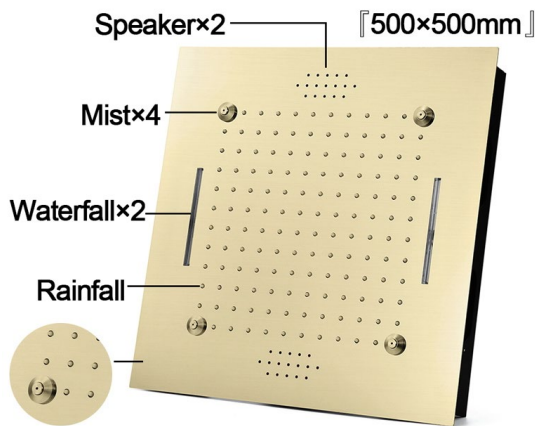

**BRUSHED TOUCH PANEL CONTROLLED THERMOSTATIC RECESSED CEILING MOUNT LED MIST RAINFALL WATERFALL MUSICAL SHOWER SYSTEM WITH HAND SHOWER AND 6 JETTED BODY SPRAY SPECIFICATIONS**

**Shower Head**

Shower Head 3 Functions: Waterfall, Rainfall & Mist  
 Shower head size: 20 x 20 inch  
 Each function run all together and separately  
 Music and LED light work by electronic  
 All Metal Material: Solid Brass; Stainless Steel (top showerhead, hose)  
 Shower Head Mounting: Flush on ceiling  
 Hand Spray Hose: 59 inch  
 Water flow: 2.5 GPM ~ 5.5 GPM  
 Water pressure: 0.3 MPA ~ 1 MPA  
 Water pipe lines: 3/4 inch water pipes for the hot and cold water mixer inlet, the others are 1/2 inch

**Touch Panel Control**

- Turn On/Off Control
- Auto mode setting
- Set the speed of color change, fast/slow

**MANUAL MODE**  
Total 64 colors

**AUTO MODE**  
Total 11 Auto mode

**304 Stainless Steel**

Water Pressure: 0.3-0.5MPA  
 Shower Flow Rate: 9-25L/min

Product shown is only for installation display purpose

All dimensions and specifications are nominal and may vary. Use actual products for accuracy in critical situations.

**Shower Mixer**

Product shown is only for installation display purpose

**Shower Mixer Connections**

**Hand Shower**

Flow Rate: 2.0 GPM / 7.6 LPM

**Spout**

**Body Jet**

Thread Interface Size: G 1/2 Inch  
 Type: Fixed Rotatable Type  
 Installation Type: Wall Mounted  
 Material: Brass  
 Feature: Can rotate 360 degrees  
 Flow Rate: 1.5 GPM / 5.7 LPM (each Bodyspray)