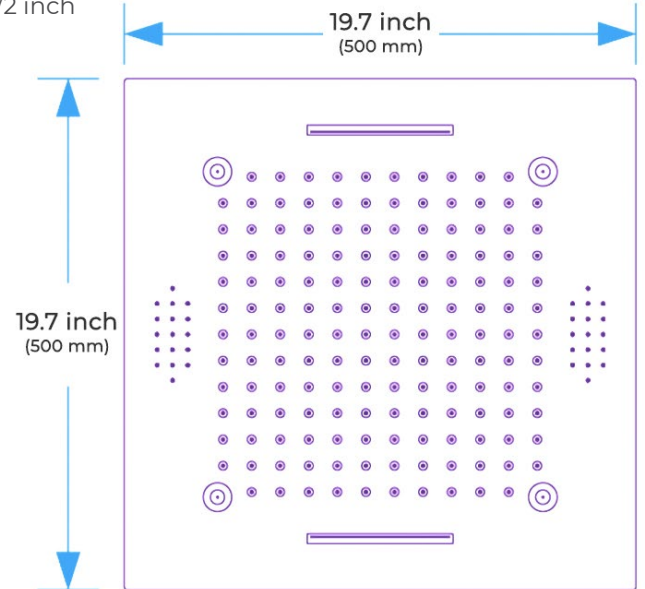

**BRUSHED TOUCH PANEL CONTROLLED THERMOSTATIC RECESSED CEILING MOUNT LED MIST RAINFALL WATERFALL MUSICAL SHOWER SYSTEM WITH HAND SHOWER AND 6 JETTED BODY SPRAY SPECIFICATIONS**

**Shower Head**

Shower Head 3 Functions: Waterfall, Rainfall & Mist  
 Shower head size: 20 x 20 inch  
 Each function run all together and separately  
 Music and LED light work by electronic  
 All Metal Material: Solid Brass; Stainless Steel (top showerhead, hose)  
 Shower Head Mounting: Flush on ceiling  
 Hand Spray Hose: 59 inch  
 Water flow: 2.5 GPM ~ 5.5 GPM  
 Water pressure: 0.3 MPA ~ 1 MPA  
 Water pipe lines: 3/4 inch water pipes for the hot and cold water mixer inlet, the others are 1/2 inch

**Touch Panel Control**

- Turn On/Off Control
- Auto mode setting
- Set the speed of color change, fast/slow

**MANUAL MODE**  
Total 64 colors

**AUTO MODE**  
Total 11 Auto mode

**304 Stainless Steel**

Water Pressure: 0.3-0.5MPA  
 Shower Flow Rate: 9-25L/min

Product shown is only for installation display purpose

All dimensions and specifications are nominal and may vary. Use actual products for accuracy in critical situations.

**Shower Mixer**

Product shown is only for installation display purpose

**Shower Mixer Connections**

**Hand Shower**

Flow Rate: 2.0 GPM / 7.6 LPM

**Spout**

**Body Jet**

Thread Interface Size: G 1/2 Inch  
 Type: Fixed Rotatable Type  
 Installation Type: Wall Mounted  
 Material: Brass  
 Feature: Can rotate 360 degrees  
 Flow Rate: 1.5 GPM / 5.7 LPM (each Bodyspray)