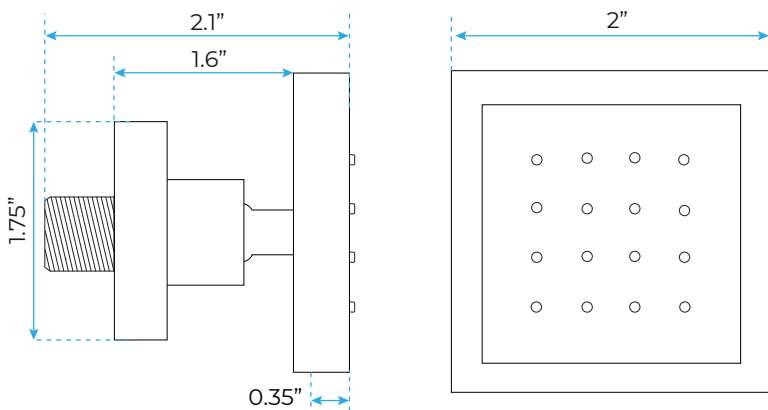

**BRUSHED TOUCH PANEL CONTROLLED THERMOSTATIC RECESSED CEILING MOUNT LED MIST RAINFALL WATERFALL MUSICAL SHOWER SYSTEM WITH HAND SHOWER AND 6 JETTED BODY SPRAY SPECIFICATIONS**

**Shower Head**

Shower Head 3 Functions: Waterfall, Rainfall & Mist  
 Shower head size: 20 x 20 inch  
 Each function run all together and separately  
 Music and LED light work by electronic  
 All Metal Material: Solid Brass; Stainless Steel (top showerhead, hose)  
 Shower Head Mounting: Flush on ceiling  
 Hand Spray Hose: 59 inch  
 Water flow: 2.5 GPM ~ 5.5 GPM  
 Water pressure: 0.3 MPA ~ 1 MPA  
 Water pipe lines: 3/4 inch water pipes for the hot and cold water mixer inlet, the others are 1/2 inch

Product shown is only for installation display purpose

All dimensions and specifications are nominal and may vary. Use actual products for accuracy in critical situations.

**Shower Mixer**

Product shown is only for installation display purpose

**Shower Mixer Connections**

**Hand Shower**

Flow Rate: 2.0 GPM / 7.6 LPM

**Spout**

**Body Jet**

Thread Interface Size: G 1/2 Inch  
 Type: Fixed Rotatable Type  
 Installation Type: Wall Mounted  
 Material: Brass  
 Feature: Can rotate 360 degrees  
 Flow Rate: 1.5 GPM / 5.7 LPM (each Bodyspray)