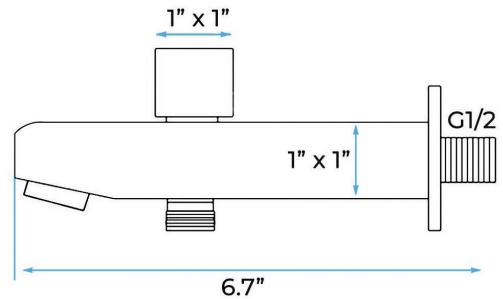

**BRUSHED TOUCH PANEL CONTROLLED THERMOSTATIC RECESSED CEILING MOUNT LED MIST RAINFALL WATERFALL MUSICAL SHOWER SYSTEM WITH HAND SHOWER AND 6 JETTED BODY SPRAY SPECIFICATIONS**

**Shower Head**

Shower Head 3 Functions: Waterfall, Rainfall & Mist  
 Shower head size: 20 x 20 inch  
 Each function run all together and separately  
 Music and LED light work by electronic  
 All Metal Material: Solid Brass; Stainless Steel (top showerhead, hose)  
 Shower Head Mounting: Flush on ceiling  
 Hand Spray Hose: 59 inch  
 Water flow: 2.5 GPM ~ 5.5 GPM  
 Water pressure: 0.3 MPA ~ 1 MPA  
 Water pipe lines: 3/4 inch water pipes for the hot and cold water mixer inlet, the others are 1/2 inch

Product shown is only for installation display purpose

All dimensions and specifications are nominal and may vary. Use actual products for accuracy in critical situations.

**Shower Mixer**

Product shown is only for installation display purpose

**Shower Mixer Connections**

**Hand Shower**

Flow Rate: 2.0 GPM / 7.6 LPM

**Spout**

**Body Jet**

Thread Interface Size: G 1/2 Inch  
 Type: Fixed Rotatable Type  
 Installation Type: Wall Mounted  
 Material: Brass  
 Feature: Can rotate 360 degrees  
 Flow Rate: 1.5 GPM / 5.7 LPM (each Bodyspray)