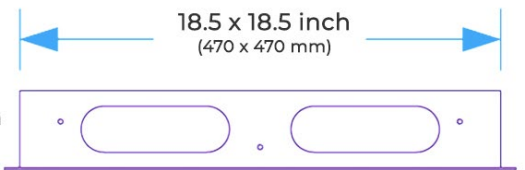

**BRUSHED TOUCH PANEL CONTROLLED THERMOSTATIC RECESSED CEILING MOUNT LED MIST RAINFALL WATERFALL MUSICAL SHOWER SYSTEM WITH HAND SHOWER AND 6 JETTED BODY SPRAY SPECIFICATIONS**

**Shower Head**

Shower Head 3 Functions: Waterfall, Rainfall & Mist  
 Shower head size: 20 x 20 inch  
 Each function run all together and separately  
 Music and LED light work by electronic  
 All Metal Material: Solid Brass; Stainless Steel (top showerhead, hose)  
 Shower Head Mounting: Flush on ceiling  
 Hand Spray Hose: 59 inch  
 Water flow: 2.5 GPM ~ 5.5 GPM  
 Water pressure: 0.3 MPA ~ 1 MPA  
 Water pipe lines: 3/4 inch water pipes for the hot and cold water mixer inlet, the others are 1/2 inch

**Touch Panel Control**

- Turn On/Off Control
- Auto mode setting
- Set the speed of color change, fast/slow

**MANUAL MODE**  
Total 64 colors

**AUTO MODE**  
Total 11 Auto mode

**304 Stainless Steel**

Water Pressure: 0.3-0.5MPA  
 Shower Flow Rate: 9-25L/min

Product shown is only for installation display purpose

All dimensions and specifications are nominal and may vary. Use actual products for accuracy in critical situations.

**Shower Mixer**

Product shown is only for installation display purpose

**Shower Mixer Connections**

**Hand Shower**

Flow Rate: 2.0 GPM / 7.6 LPM

**Spout**

**Body Jet**

Thread Interface Size: G 1/2 Inch  
 Type: Fixed Rotatable Type  
 Installation Type: Wall Mounted  
 Material: Brass  
 Feature: Can rotate 360 degrees  
 Flow Rate: 1.5 GPM / 5.7 LPM (each Bodyspray)