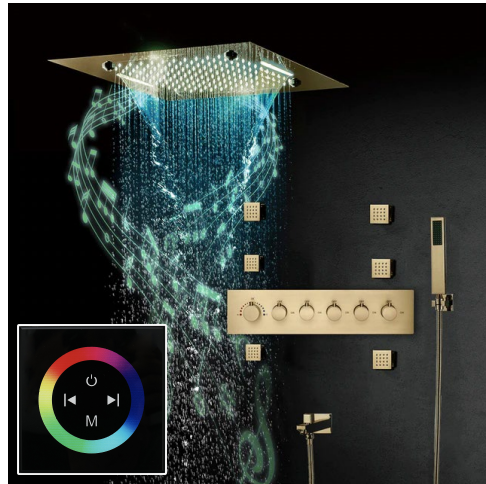

**BRUSHED TOUCH PANEL CONTROLLED THERMOSTATIC RECESSED CEILING MOUNT LED MIST RAINFALL WATERFALL MUSICAL SHOWER SYSTEM WITH HAND SHOWER AND 6 JETTED BODY SPRAY SPECIFICATIONS**

**Shower Head**

Shower Head 3 Functions: Waterfall, Rainfall & Mist  
 Shower head size: 20 x 20 inch  
 Each function run all together and separately  
 Music and LED light work by electronic  
 All Metal Material: Solid Brass; Stainless Steel (top showerhead, hose)  
 Shower Head Mounting: Flush on ceiling  
 Hand Spray Hose: 59 inch  
 Water flow: 2.5 GPM ~ 5.5 GPM  
 Water pressure: 0.3 MPA ~ 1 MPA  
 Water pipe lines: 3/4 inch water pipes for the hot and cold water mixer inlet, the others are 1/2 inch

**Touch Panel Control**

- Turn On/Off Control
- Auto mode setting
- Set the speed of color change, fast/slow

**MANUAL MODE**  
Total 64 colors

**AUTO MODE**  
Total 11 Auto mode

**304 Stainless Steel**

Water Pressure: 0.3-0.5MPA  
 Shower Flow Rate: 9-25L/min

Product shown is only for installation display purpose

All dimensions and specifications are nominal and may vary. Use actual products for accuracy in critical situations.

**Shower Mixer**

Product shown is only for installation display purpose

**Shower Mixer Connections**

**Hand Shower**

Flow Rate: 2.0 GPM / 7.6 LPM

**Spout**

**Body Jet**

Thread Interface Size: G 1/2 Inch  
 Type: Fixed Rotatable Type  
 Installation Type: Wall Mounted  
 Material: Brass  
 Feature: Can rotate 360 degrees  
 Flow Rate: 1.5 GPM / 5.7 LPM (each Bodyspray)