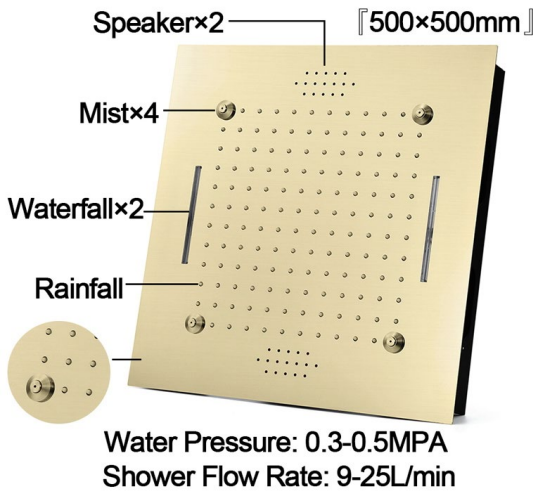

REMOTE CONTROLLED BRUSHED GOLD THERMOSTATIC RECESSED CEILING MOUNT LED MUSICAL RAINFALL SHOWER SYSTEM JETTED BODY SPRAYS WITH HAND SHOWER SPECIFICATIONS

Shower Head

Shower Head 3 Functions: Waterfall, Rainfall & Mist
 Shower head size: 20 x 20 inch
 Each function run all together and separately
 Music and LED light work by electronic
 All Metal Material: Solid Brass; Stainless Steel (top showerhead, hose)
 Shower Head Mounting: Flush on ceiling
 Hand Spray Hose: 59 inch
 Water flow: 2.5 GPM ~ 5.5 GPM
 Water pressure: 0.3 MPA ~ 1 MPA
 Water pipe lines: 3/4 inch water pipes for the hot and cold water mixer inlet, the others are 1/2 inch

304 Stainless Steel

Product shown is only for installation display purpose

All dimensions and specifications are nominal and may vary. Use actual products for accuracy in critical situations.

Shower Mixer

Product shown is only for installation display purpose

Shower Mixer Connections

Hand Shower

Body Jet

Thread Interface Size: G 1/2 Inch
 Type: Fixed Rotatable Type
 Installation Type: Wall Mounted
 Material: Brass
 Feature: Can rotate 360 degrees
 Flow Rate: 1.5 GPM / 5.7 LPM (each Bodyspray)