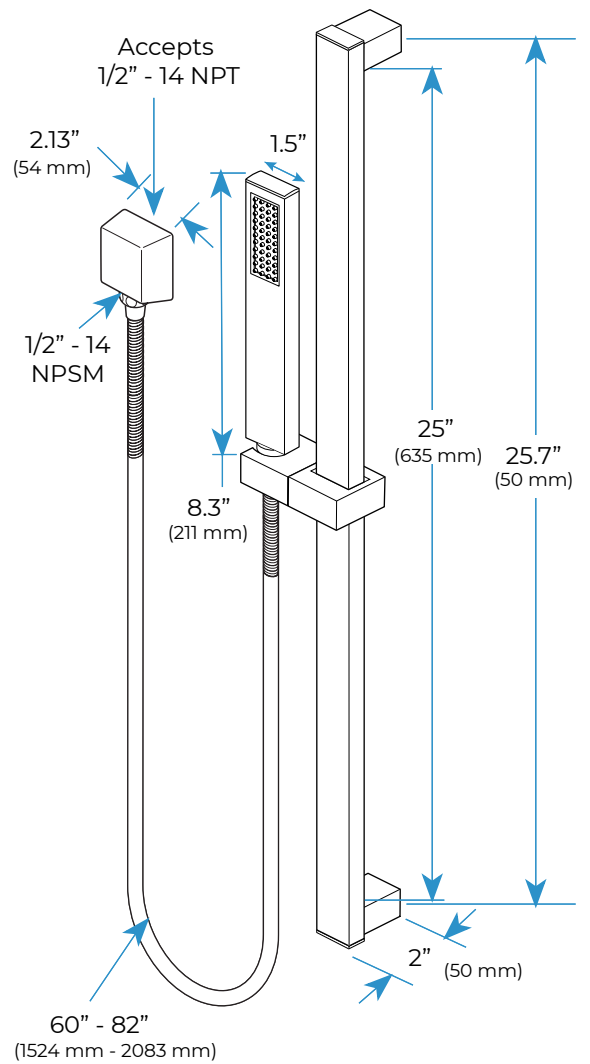

REMOTE CONTROLLED BRUSHED GOLD THERMOSTATIC RECESSED CEILING MOUNT LED MUSICAL RAINFALL SHOWER SYSTEM JETTED BODY SPRAYS WITH HAND SHOWER SPECIFICATIONS

Shower Head

Shower Head 3 Functions: Waterfall, Rainfall & Mist
 Shower head size: 20 x 20 inch
 Each function run all together and separately
 Music and LED light work by electronic
 All Metal Material: Solid Brass; Stainless Steel (top showerhead, hose)
 Shower Head Mounting: Flush on ceiling
 Hand Spray Hose: 59 inch
 Water flow: 2.5 GPM ~ 5.5 GPM
 Water pressure: 0.3 MPA ~ 1 MPA
 Water pipe lines: 3/4 inch water pipes for the hot and cold water mixer inlet, the others are 1/2 inch

304 Stainless Steel

Product shown is only for installation display purpose

All dimensions and specifications are nominal and may vary. Use actual products for accuracy in critical situations.

Shower Mixer

Product shown is only for installation display purpose

Shower Mixer Connections

Hand Shower

Body Jet

Thread Interface Size: G 1/2 Inch
 Type: Fixed Rotatable Type
 Installation Type: Wall Mounted
 Material: Brass
 Feature: Can rotate 360 degrees
 Flow Rate: 1.5 GPM / 5.7 LPM (each Bodyspray)