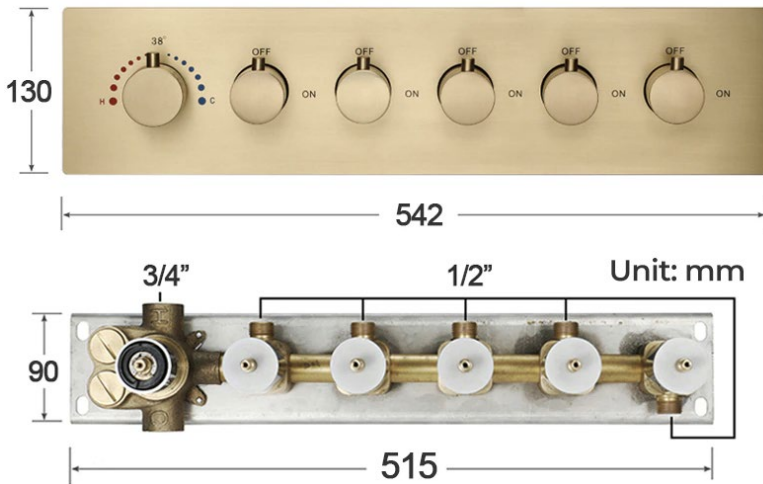

REMOTE CONTROLLED BRUSHED GOLD THERMOSTATIC RECESSED CEILING MOUNT LED MUSICAL RAINFALL SHOWER SYSTEM JETTED BODY SPRAYS WITH HAND SHOWER SPECIFICATIONS

Shower Head

Shower Head 3 Functions: Waterfall, Rainfall & Mist
 Shower head size: 20 x 20 inch
 Each function run all together and separately
 Music and LED light work by electronic
 All Metal Material: Solid Brass; Stainless Steel (top showerhead, hose)
 Shower Head Mounting: Flush on ceiling
 Hand Spray Hose: 59 inch
 Water flow: 2.5 GPM ~ 5.5 GPM
 Water pressure: 0.3 MPA ~ 1 MPA
 Water pipe lines: 3/4 inch water pipes for the hot and cold water mixer inlet, the others are 1/2 inch

304 Stainless Steel

Product shown is only for installation display purpose

All dimensions and specifications are nominal and may vary. Use actual products for accuracy in critical situations.

Shower Mixer

Product shown is only for installation display purpose

Shower Mixer Connections

Hand Shower

Body Jet

Thread Interface Size: G 1/2 Inch
 Type: Fixed Rotatable Type
 Installation Type: Wall Mounted
 Material: Brass
 Feature: Can rotate 360 degrees
 Flow Rate: 1.5 GPM / 5.7 LPM (each Bodyspray)