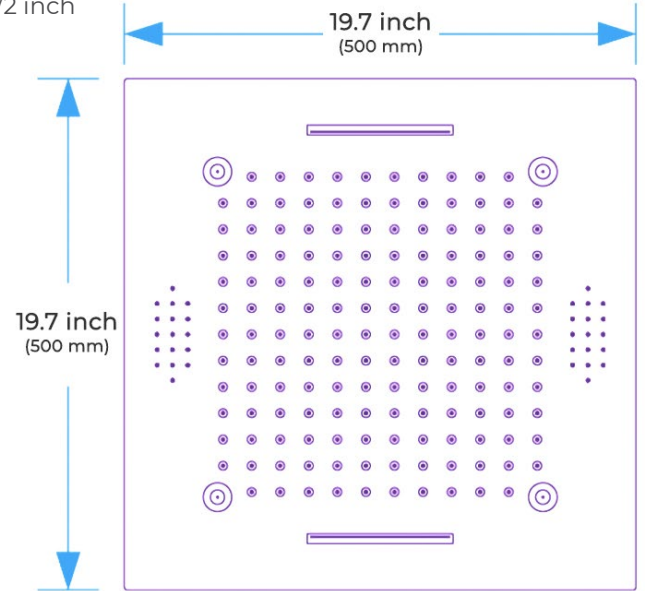

REMOTE CONTROLLED BRUSHED GOLD THERMOSTATIC RECESSED CEILING MOUNT LED MUSICAL RAINFALL SHOWER SYSTEM JETTED BODY SPRAYS WITH HAND SHOWER SPECIFICATIONS

Shower Head

Shower Head 3 Functions: Waterfall, Rainfall & Mist
 Shower head size: 20 x 20 inch
 Each function run all together and separately
 Music and LED light work by electronic
 All Metal Material: Solid Brass; Stainless Steel (top showerhead, hose)
 Shower Head Mounting: Flush on ceiling
 Hand Spray Hose: 59 inch
 Water flow: 2.5 GPM ~ 5.5 GPM
 Water pressure: 0.3 MPA ~ 1 MPA
 Water pipe lines: 3/4 inch water pipes for the hot and cold water mixer inlet, the others are 1/2 inch

304 Stainless Steel

Product shown is only for installation display purpose

All dimensions and specifications are nominal and may vary. Use actual products for accuracy in critical situations.

Shower Mixer

Product shown is only for installation display purpose

Shower Mixer Connections

Hand Shower

Body Jet

Thread Interface Size: G 1/2 Inch
 Type: Fixed Rotatable Type
 Installation Type: Wall Mounted
 Material: Brass
 Feature: Can rotate 360 degrees
 Flow Rate: 1.5 GPM / 5.7 LPM (each Bodyspray)