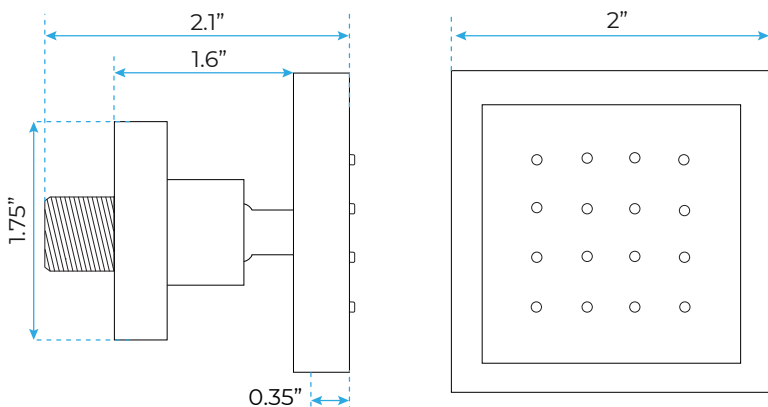

REMOTE CONTROLLED BRUSHED GOLD THERMOSTATIC RECESSED CEILING MOUNT LED MUSICAL RAINFALL SHOWER SYSTEM JETTED BODY SPRAYS WITH HAND SHOWER SPECIFICATIONS

Shower Head

Shower Head 3 Functions: Waterfall, Rainfall & Mist
 Shower head size: 20 x 20 inch
 Each function run all together and separately
 Music and LED light work by electronic
 All Metal Material: Solid Brass; Stainless Steel (top showerhead, hose)
 Shower Head Mounting: Flush on ceiling
 Hand Spray Hose: 59 inch
 Water flow: 2.5 GPM ~ 5.5 GPM
 Water pressure: 0.3 MPA ~ 1 MPA
 Water pipe lines: 3/4 inch water pipes for the hot and cold water mixer inlet, the others are 1/2 inch

Product shown is only for installation display purpose

Shower Mixer Connections

Hand Shower

Body Jet

Thread Interface Size: G 1/2 Inch
 Type: Fixed Rotatable Type
 Installation Type: Wall Mounted
 Material: Brass
 Feature: Can rotate 360 degrees
 Flow Rate: 1.5 GPM / 5.7 LPM (each Bodyspray)