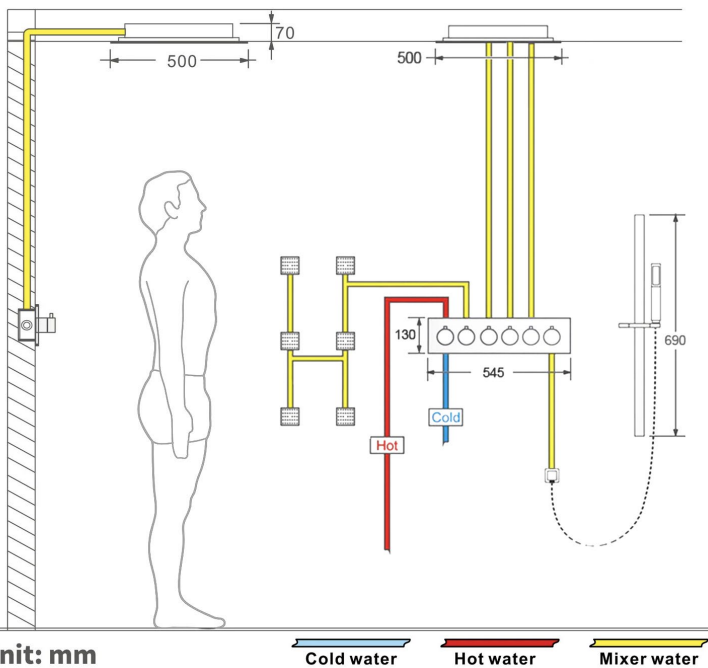

REMOTE CONTROLLED BRUSHED GOLD THERMOSTATIC RECESSED CEILING MOUNT LED MUSICAL RAINFALL SHOWER SYSTEM JETTED BODY SPRAYS WITH HAND SHOWER SPECIFICATIONS

Shower Head

Shower Head 3 Functions: Waterfall, Rainfall & Mist
 Shower head size: 20 x 20 inch
 Each function run all together and separately
 Music and LED light work by electronic
 All Metal Material: Solid Brass; Stainless Steel (top showerhead, hose)
 Shower Head Mounting: Flush on ceiling
 Hand Spray Hose: 59 inch
 Water flow: 2.5 GPM ~ 5.5 GPM
 Water pressure: 0.3 MPA ~ 1 MPA
 Water pipe lines: 3/4 inch water pipes for the hot and cold water mixer inlet, the others are 1/2 inch

304 Stainless Steel

Product shown is only for installation display purpose

All dimensions and specifications are nominal and may vary. Use actual products for accuracy in critical situations.

Shower Mixer

Product shown is only for installation display purpose

Shower Mixer Connections

Hand Shower

Body Jet

Thread Interface Size: G 1/2 Inch
 Type: Fixed Rotatable Type
 Installation Type: Wall Mounted
 Material: Brass
 Feature: Can rotate 360 degrees
 Flow Rate: 1.5 GPM / 5.7 LPM (each Bodyspray)