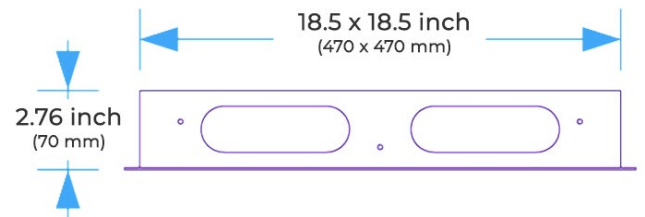

REMOTE CONTROLLED BRUSHED GOLD THERMOSTATIC RECESSED CEILING MOUNT LED MUSICAL RAINFALL SHOWER SYSTEM JETTED BODY SPRAYS WITH HAND SHOWER SPECIFICATIONS

Shower Head

Shower Head 3 Functions: Waterfall, Rainfall & Mist
 Shower head size: 20 x 20 inch
 Each function run all together and separately
 Music and LED light work by electronic
 All Metal Material: Solid Brass; Stainless Steel (top showerhead, hose)
 Shower Head Mounting: Flush on ceiling
 Hand Spray Hose: 59 inch
 Water flow: 2.5 GPM ~ 5.5 GPM
 Water pressure: 0.3 MPA ~ 1 MPA
 Water pipe lines: 3/4 inch water pipes for the hot and cold water mixer inlet, the others are 1/2 inch

304 Stainless Steel

Product shown is only for installation display purpose

All dimensions and specifications are nominal and may vary. Use actual products for accuracy in critical situations.

Shower Mixer

Product shown is only for installation display purpose

Shower Mixer Connections

Hand Shower

Body Jet

Thread Interface Size: G 1/2 Inch
 Type: Fixed Rotatable Type
 Installation Type: Wall Mounted
 Material: Brass
 Feature: Can rotate 360 degrees
 Flow Rate: 1.5 GPM / 5.7 LPM (each Bodyspray)