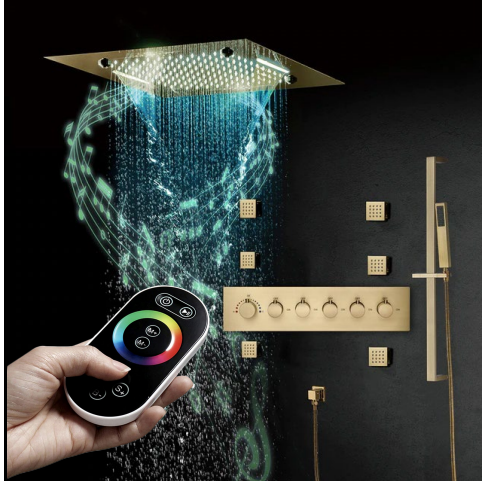

REMOTE CONTROLLED BRUSHED GOLD THERMOSTATIC RECESSED CEILING MOUNT LED MUSICAL RAINFALL SHOWER SYSTEM JETTED BODY SPRAYS WITH HAND SHOWER SPECIFICATIONS

Shower Head

Shower Head 3 Functions: Waterfall, Rainfall & Mist
 Shower head size: 20 x 20 inch
 Each function run all together and separately
 Music and LED light work by electronic
 All Metal Material: Solid Brass; Stainless Steel (top showerhead, hose)
 Shower Head Mounting: Flush on ceiling
 Hand Spray Hose: 59 inch
 Water flow: 2.5 GPM ~ 5.5 GPM
 Water pressure: 0.3 MPA ~ 1 MPA
 Water pipe lines: 3/4 inch water pipes for the hot and cold water mixer inlet, the others are 1/2 inch

304 Stainless Steel

Product shown is only for installation display purpose

All dimensions and specifications are nominal and may vary. Use actual products for accuracy in critical situations.

Shower Mixer

Product shown is only for installation display purpose

Shower Mixer Connections

Hand Shower

Body Jet

Thread Interface Size: G 1/2 Inch
 Type: Fixed Rotatable Type
 Installation Type: Wall Mounted
 Material: Brass
 Feature: Can rotate 360 degrees
 Flow Rate: 1.5 GPM / 5.7 LPM (each Bodyspray)