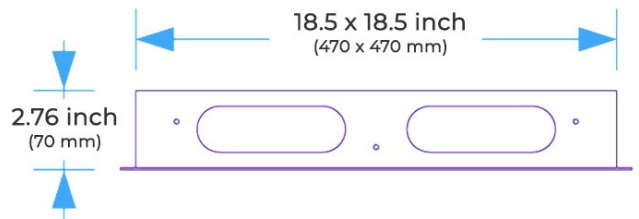

**BRUSHED GOLD REMOTE CONTROLLED THERMOSTATIC RECESSED CEILING MOUNT LED RAINFALL WATERFALL MIST MUSICAL SHOWER SYSTEM WITH HAND SHOWER AND JETTED BODY SPRAYS SPECIFICATIONS**

**Shower Head**

Shower Head 3 Functions: Waterfall, Rainfall & Mist  
 Shower head size: 20 x 20 inch  
 Each function run all together and separately  
 Music and LED light work by electronic  
 All Metal Material: Solid Brass; Stainless Steel (top showerhead, hose)  
 Shower Head Mounting: Flush on ceiling  
 Hand Spray Hose: 59 inch  
 Water flow: 2.5 GPM ~ 5.5 GPM  
 Water pressure: 0.3 MPA ~ 1 MPA  
 Water pipe lines: 3/4 inch water pipes for the hot and cold water mixer inlet, the others are 1/2 inch

**304 Stainless Steel**

Product shown is only for installation display purpose

All dimensions and specifications are nominal and may vary. Use actual products for accuracy in critical situations.

**Shower Mixer**

Product shown is only for installation display purpose

**Shower Mixer Connections**

**Hand Shower**

Flow Rate: 2.0 GPM / 7.6 LPM

**Body Jet**

Thread Interface Size: G 1/2 Inch  
 Type: Fixed Rotatable Type  
 Installation Type: Wall Mounted  
 Material: Brass  
 Feature: Can rotate 360 degrees  
 Flow Rate: 1.5 GPM / 5.7 LPM (each Bodyspray)