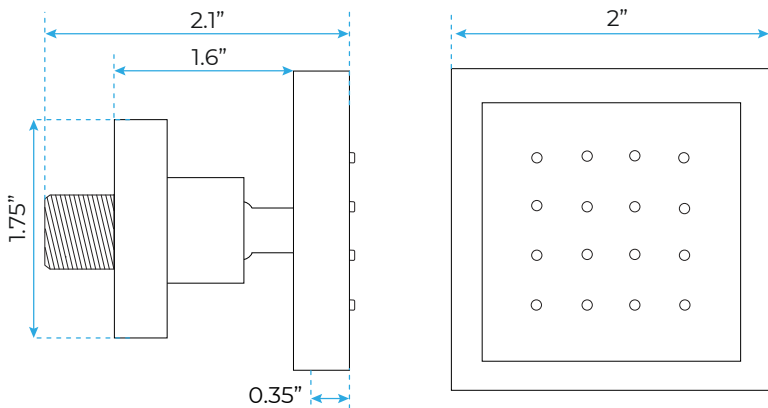

**BRUSHED GOLD REMOTE CONTROLLED THERMOSTATIC RECESSED CEILING MOUNT LED RAINFALL WATERFALL MIST MUSICAL SHOWER SYSTEM WITH HAND SHOWER AND JETTED BODY SPRAYS SPECIFICATIONS**

**Shower Head**

Shower Head 3 Functions: Waterfall, Rainfall & Mist  
 Shower head size: 20 x 20 inch  
 Each function run all together and separately  
 Music and LED light work by electronic  
 All Metal Material: Solid Brass; Stainless Steel (top showerhead, hose)  
 Shower Head Mounting: Flush on ceiling  
 Hand Spray Hose: 59 inch  
 Water flow: 2.5 GPM ~ 5.5 GPM  
 Water pressure: 0.3 MPA ~ 1 MPA  
 Water pipe lines: 3/4 inch water pipes for the hot and cold water mixer inlet, the others are 1/2 inch

**304 Stainless Steel**

Product shown is only for installation display purpose

All dimensions and specifications are nominal and may vary. Use actual products for accuracy in critical situations.

**Shower Mixer**

Product shown is only for installation display purpose

**Shower Mixer Connections**

**Hand Shower**

Flow Rate: 2.0 GPM / 7.6 LPM

**Body Jet**

Thread Interface Size: G 1/2 Inch  
 Type: Fixed Rotatable Type  
 Installation Type: Wall Mounted  
 Material: Brass  
 Feature: Can rotate 360 degrees  
 Flow Rate: 1.5 GPM / 5.7 LPM (each Bodyspray)