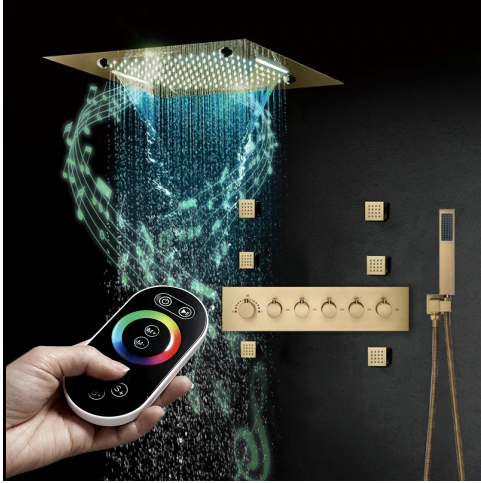

**BRUSHED GOLD REMOTE CONTROLLED THERMOSTATIC RECESSED CEILING MOUNT LED RAINFALL WATERFALL MIST MUSICAL SHOWER SYSTEM WITH HAND SHOWER AND JETTED BODY SPRAYS SPECIFICATIONS**

**Shower Head**

Shower Head 3 Functions: Waterfall, Rainfall & Mist  
 Shower head size: 20 x 20 inch  
 Each function run all together and separately  
 Music and LED light work by electronic  
 All Metal Material: Solid Brass; Stainless Steel (top showerhead, hose)  
 Shower Head Mounting: Flush on ceiling  
 Hand Spray Hose: 59 inch  
 Water flow: 2.5 GPM ~ 5.5 GPM  
 Water pressure: 0.3 MPA ~ 1 MPA  
 Water pipe lines: 3/4 inch water pipes for the hot and cold water mixer inlet, the others are 1/2 inch

**304 Stainless Steel**

Product shown is only for installation display purpose

All dimensions and specifications are nominal and may vary. Use actual products for accuracy in critical situations.

**Shower Mixer**

Product shown is only for installation display purpose

**Shower Mixer Connections**

**Hand Shower**

Flow Rate: 2.0 GPM / 7.6 LPM

**Body Jet**

Thread Interface Size: G 1/2 Inch  
 Type: Fixed Rotatable Type  
 Installation Type: Wall Mounted  
 Material: Brass  
 Feature: Can rotate 360 degrees  
 Flow Rate: 1.5 GPM / 5.7 LPM (each Bodyspray)