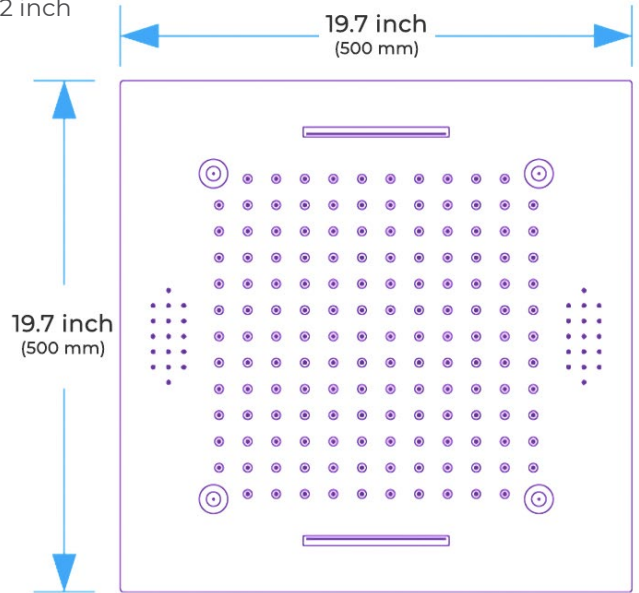

**BRUSHED GOLD REMOTE CONTROLLED THERMOSTATIC RECESSED CEILING MOUNT LED RAINFALL WATERFALL MIST MUSICAL SHOWER SYSTEM WITH HAND SHOWER AND JETTED BODY SPRAYS SPECIFICATIONS**

**Shower Head**

Shower Head 3 Functions: Waterfall, Rainfall & Mist  
 Shower head size: 20 x 20 inch  
 Each function run all together and separately  
 Music and LED light work by electronic  
 All Metal Material: Solid Brass; Stainless Steel (top showerhead, hose)  
 Shower Head Mounting: Flush on ceiling  
 Hand Spray Hose: 59 inch  
 Water flow: 2.5 GPM ~ 5.5 GPM  
 Water pressure: 0.3 MPA ~ 1 MPA  
 Water pipe lines: 3/4 inch water pipes for the hot and cold water mixer inlet, the others are 1/2 inch

**304 Stainless Steel**

Product shown is only for installation display purpose

All dimensions and specifications are nominal and may vary. Use actual products for accuracy in critical situations.

**Shower Mixer**

Product shown is only for installation display purpose

**Shower Mixer Connections**

**Hand Shower**

Flow Rate: 2.0 GPM / 7.6 LPM

**Body Jet**

Thread Interface Size: G 1/2 Inch  
 Type: Fixed Rotatable Type  
 Installation Type: Wall Mounted  
 Material: Brass  
 Feature: Can rotate 360 degrees  
 Flow Rate: 1.5 GPM / 5.7 LPM (each Bodyspray)