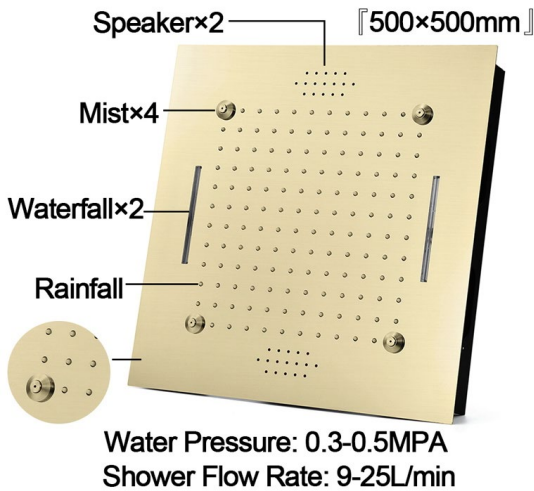

**BRUSHED GOLD REMOTE CONTROLLED THERMOSTATIC RECESSED CEILING MOUNT LED RAINFALL WATERFALL MIST MUSICAL SHOWER SYSTEM WITH HAND SHOWER AND JETTED BODY SPRAYS SPECIFICATIONS**

**Shower Head**

Shower Head 3 Functions: Waterfall, Rainfall & Mist  
 Shower head size: 20 x 20 inch  
 Each function run all together and separately  
 Music and LED light work by electronic  
 All Metal Material: Solid Brass; Stainless Steel (top showerhead, hose)  
 Shower Head Mounting: Flush on ceiling  
 Hand Spray Hose: 59 inch  
 Water flow: 2.5 GPM ~ 5.5 GPM  
 Water pressure: 0.3 MPA ~ 1 MPA  
 Water pipe lines: 3/4 inch water pipes for the hot and cold water mixer inlet, the others are 1/2 inch

**304 Stainless Steel**

Product shown is only for installation display purpose

All dimensions and specifications are nominal and may vary. Use actual products for accuracy in critical situations.

**Shower Mixer**

Product shown is only for installation display purpose

**Shower Mixer Connections**

**Hand Shower**

Flow Rate: 2.0 GPM / 7.6 LPM

**Body Jet**

Thread Interface Size: G 1/2 Inch  
 Type: Fixed Rotatable Type  
 Installation Type: Wall Mounted  
 Material: Brass  
 Feature: Can rotate 360 degrees  
 Flow Rate: 1.5 GPM / 5.7 LPM (each Bodyspray)