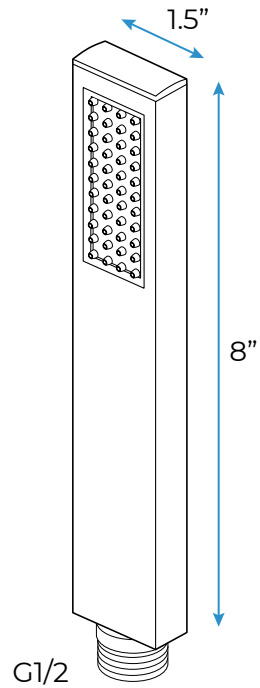

**BRUSHED GOLD REMOTE CONTROLLED THERMOSTATIC RECESSED CEILING MOUNT LED RAINFALL WATERFALL MIST MUSICAL SHOWER SYSTEM WITH HAND SHOWER AND JETTED BODY SPRAYS SPECIFICATIONS**

**Shower Head**

Shower Head 3 Functions: Waterfall, Rainfall & Mist  
 Shower head size: 20 x 20 inch  
 Each function run all together and separately  
 Music and LED light work by electronic  
 All Metal Material: Solid Brass; Stainless Steel (top showerhead, hose)  
 Shower Head Mounting: Flush on ceiling  
 Hand Spray Hose: 59 inch  
 Water flow: 2.5 GPM ~ 5.5 GPM  
 Water pressure: 0.3 MPA ~ 1 MPA  
 Water pipe lines: 3/4 inch water pipes for the hot and cold water mixer inlet, the others are 1/2 inch

**304 Stainless Steel**

Product shown is only for installation display purpose

All dimensions and specifications are nominal and may vary. Use actual products for accuracy in critical situations.

**Shower Mixer**

Product shown is only for installation display purpose

**Shower Mixer Connections**

**Hand Shower**

Flow Rate: 2.0 GPM / 7.6 LPM

**Body Jet**

Thread Interface Size: G 1/2 Inch  
 Type: Fixed Rotatable Type  
 Installation Type: Wall Mounted  
 Material: Brass  
 Feature: Can rotate 360 degrees  
 Flow Rate: 1.5 GPM / 5.7 LPM (each Bodyspray)