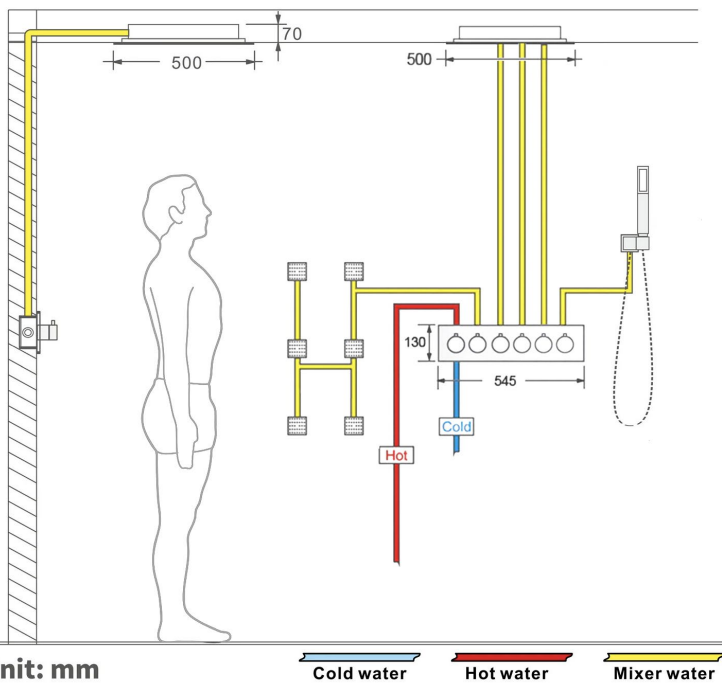

**BRUSHED GOLD REMOTE CONTROLLED THERMOSTATIC RECESSED CEILING MOUNT LED RAINFALL WATERFALL MIST MUSICAL SHOWER SYSTEM WITH HAND SHOWER AND JETTED BODY SPRAYS SPECIFICATIONS**

**Shower Head**

Shower Head 3 Functions: Waterfall, Rainfall & Mist  
 Shower head size: 20 x 20 inch  
 Each function run all together and separately  
 Music and LED light work by electronic  
 All Metal Material: Solid Brass; Stainless Steel (top showerhead, hose)  
 Shower Head Mounting: Flush on ceiling  
 Hand Spray Hose: 59 inch  
 Water flow: 2.5 GPM ~ 5.5 GPM  
 Water pressure: 0.3 MPA ~ 1 MPA  
 Water pipe lines: 3/4 inch water pipes for the hot and cold water mixer inlet, the others are 1/2 inch

**304 Stainless Steel**

Product shown is only for installation display purpose

All dimensions and specifications are nominal and may vary. Use actual products for accuracy in critical situations.

**Shower Mixer**

Product shown is only for installation display purpose

**Shower Mixer Connections**

**Hand Shower**

Flow Rate: 2.0 GPM / 7.6 LPM

**Body Jet**

Thread Interface Size: G 1/2 Inch  
 Type: Fixed Rotatable Type  
 Installation Type: Wall Mounted  
 Material: Brass  
 Feature: Can rotate 360 degrees  
 Flow Rate: 1.5 GPM / 5.7 LPM (each Bodyspray)