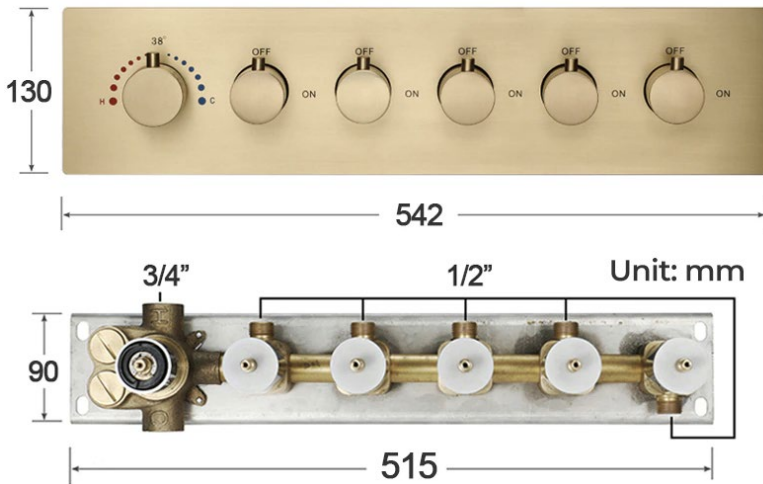

**BRUSHED GOLD REMOTE CONTROLLED THERMOSTATIC RECESSED CEILING MOUNT LED RAINFALL WATERFALL MIST MUSICAL SHOWER SYSTEM WITH HAND SHOWER AND JETTED BODY SPRAYS SPECIFICATIONS**

**Shower Head**

Shower Head 3 Functions: Waterfall, Rainfall & Mist  
 Shower head size: 20 x 20 inch  
 Each function run all together and separately  
 Music and LED light work by electronic  
 All Metal Material: Solid Brass; Stainless Steel (top showerhead, hose)  
 Shower Head Mounting: Flush on ceiling  
 Hand Spray Hose: 59 inch  
 Water flow: 2.5 GPM ~ 5.5 GPM  
 Water pressure: 0.3 MPA ~ 1 MPA  
 Water pipe lines: 3/4 inch water pipes for the hot and cold water mixer inlet, the others are 1/2 inch

**304 Stainless Steel**

Product shown is only for installation display purpose

All dimensions and specifications are nominal and may vary. Use actual products for accuracy in critical situations.

**Shower Mixer**

Product shown is only for installation display purpose

**Shower Mixer Connections**

**Hand Shower**

Flow Rate: 2.0 GPM / 7.6 LPM

**Body Jet**

Thread Interface Size: G 1/2 Inch  
 Type: Fixed Rotatable Type  
 Installation Type: Wall Mounted  
 Material: Brass  
 Feature: Can rotate 360 degrees  
 Flow Rate: 1.5 GPM / 5.7 LPM (each Bodyspray)