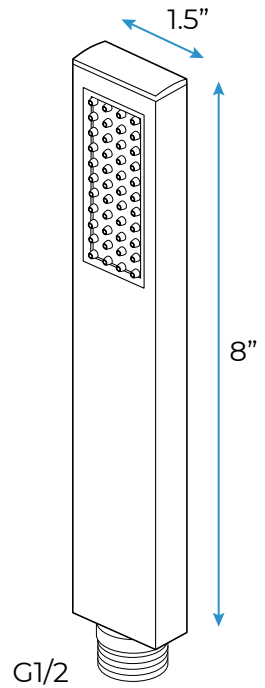

20" REMOTE CONTROLLED BRUSHED GOLD THERMOSTATIC RECESSED CEILING MOUNT LED WATERFALL RAINFALL MUSICAL SHOWER SYSTEM WITH HAND SHOWER SPECIFICATIONS

Shower Head

Shower Head 3 Functions: Waterfall, Rainfall & Mist
 Shower head size: 20 x 20 inch
 Each function run all together and separately
 Music and LED light work by electronic
 All Metal Material: Solid Brass; Stainless Steel (top showerhead, hose)
 Shower Head Mounting: Flush on ceiling
 Hand Spray Hose: 59 inch
 Water flow: 2.5 GPM ~ 5.5 GPM
 Water pressure: 0.3 MPA ~ 1 MPA
 Water pipe lines: 3/4 inch water pipes for the hot and cold water mixer inlet, the others are 1/2 inch

Product shown is only for installation display purpose

All dimensions and specifications are nominal and may vary. Use actual products for accuracy in critical situations.

Shower Mixer

Product shown is only for installation display purpose

Shower Mixer Connections

Hand Shower

Flow Rate: 2.0 GPM / 7.6 LPM

Spout