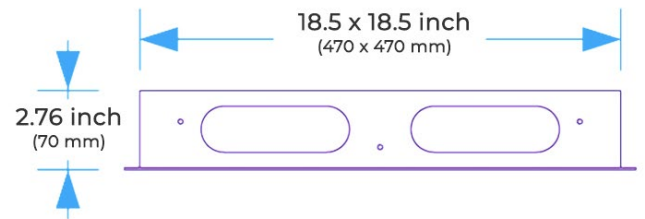

20" REMOTE CONTROLLED BRUSHED GOLD THERMOSTATIC RECESSED CEILING MOUNT LED WATERFALL RAINFALL MUSICAL SHOWER SYSTEM WITH HAND SHOWER SPECIFICATIONS

Shower Head

Shower Head 3 Functions: Waterfall, Rainfall & Mist
 Shower head size: 20 x 20 inch
 Each function run all together and separately
 Music and LED light work by electronic
 All Metal Material: Solid Brass; Stainless Steel (top showerhead, hose)
 Shower Head Mounting: Flush on ceiling
 Hand Spray Hose: 59 inch
 Water flow: 2.5 GPM ~ 5.5 GPM
 Water pressure: 0.3 MPA ~ 1 MPA
 Water pipe lines: 3/4 inch water pipes for the hot and cold water mixer inlet, the others are 1/2 inch

304 Stainless Steel

64
 Kinds of color temperature adjustable

Remote control color

- 1: Turn ON/OFF
- 2: Color Touch Ring
- 3: Mode Switch
- 4/8: Dynamic Speed adjusting
- 5: Color Temperature adjusting
- 6/9: Dynamic Brightness adjusting

Product shown is only for installation display purpose

All dimensions and specifications are nominal and may vary. Use actual products for accuracy in critical situations.

Shower Mixer

Product shown is only for installation display purpose

Shower Mixer Connections

Hand Shower

Flow Rate: 2.0 GPM / 7.6 LPM

Spout