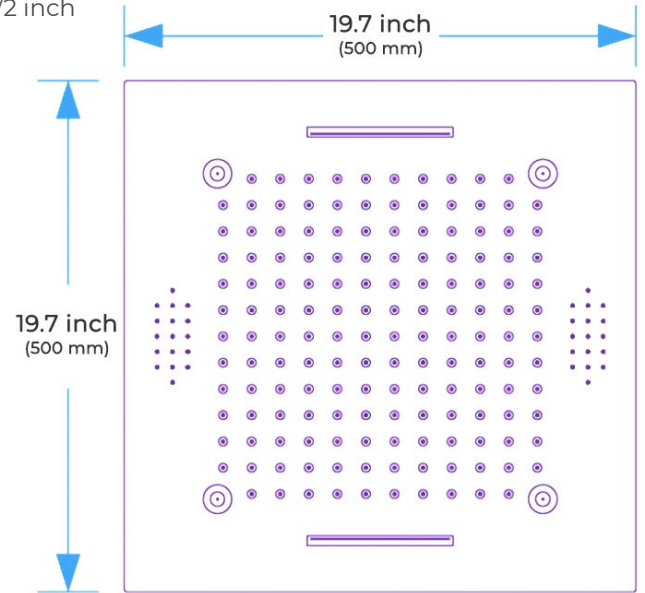

20" REMOTE CONTROLLED BRUSHED GOLD THERMOSTATIC RECESSED CEILING MOUNT LED WATERFALL RAINFALL MUSICAL SHOWER SYSTEM WITH HAND SHOWER SPECIFICATIONS

Shower Head

Shower Head 3 Functions: Waterfall, Rainfall & Mist
 Shower head size: 20 x 20 inch
 Each function run all together and separately
 Music and LED light work by electronic
 All Metal Material: Solid Brass; Stainless Steel (top showerhead, hose)
 Shower Head Mounting: Flush on ceiling
 Hand Spray Hose: 59 inch
 Water flow: 2.5 GPM ~ 5.5 GPM
 Water pressure: 0.3 MPA ~ 1 MPA
 Water pipe lines: 3/4 inch water pipes for the hot and cold water mixer inlet, the others are 1/2 inch

304 Stainless Steel

64
 Kinds of color temperature adjustable

Remote control color

- 1: Turn ON/OFF
- 2: Color Touch Ring
- 3: Mode Switch
- 4/8: Dynamic Speed adjusting
- 5: Color Temperature adjusting
- 6/9: Dynamic Brightness adjusting

Product shown is only for installation display purpose

All dimensions and specifications are nominal and may vary. Use actual products for accuracy in critical situations.

Shower Mixer

Product shown is only for installation display purpose

Shower Mixer Connections

Hand Shower

Flow Rate: 2.0 GPM / 7.6 LPM

Spout