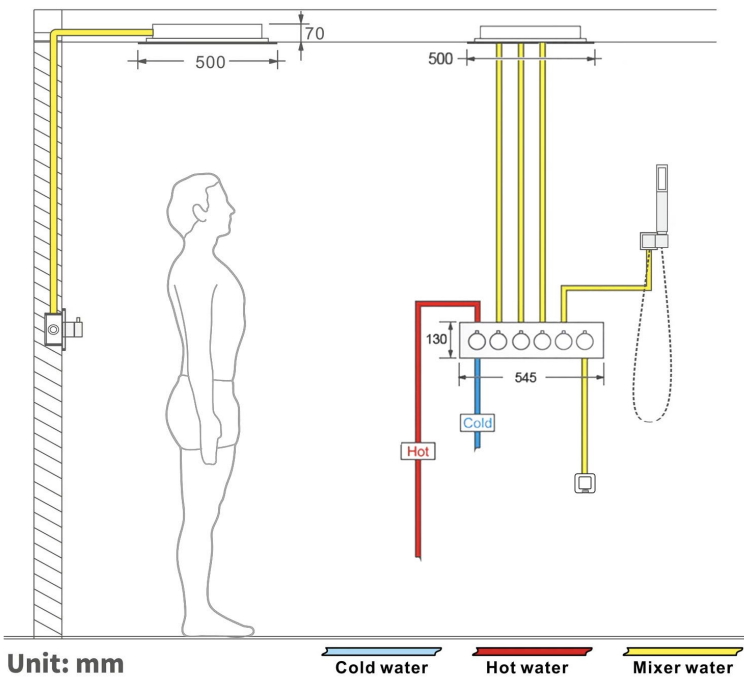

20" REMOTE CONTROLLED BRUSHED GOLD THERMOSTATIC RECESSED CEILING MOUNT LED WATERFALL RAINFALL MUSICAL SHOWER SYSTEM WITH HAND SHOWER SPECIFICATIONS

Shower Head

Shower Head 3 Functions: Waterfall, Rainfall & Mist
 Shower head size: 20 x 20 inch
 Each function run all together and separately
 Music and LED light work by electronic
 All Metal Material: Solid Brass; Stainless Steel (top showerhead, hose)
 Shower Head Mounting: Flush on ceiling
 Hand Spray Hose: 59 inch
 Water flow: 2.5 GPM ~ 5.5 GPM
 Water pressure: 0.3 MPA ~ 1 MPA
 Water pipe lines: 3/4 inch water pipes for the hot and cold water mixer inlet, the others are 1/2 inch

304 Stainless Steel

64
 Kinds of color temperature adjustable

Remote control color

- 1: Turn ON/OFF
- 2: Color Touch Ring
- 3: Mode Switch
- 4/8: Dynamic Speed adjusting
- 5: Color Temperature adjusting
- 6/9: Dynamic Brightness adjusting

Product shown is only for installation display purpose

All dimensions and specifications are nominal and may vary. Use actual products for accuracy in critical situations.

Shower Mixer

Product shown is only for installation display purpose

Shower Mixer Connections

Hand Shower

Flow Rate: 2.0 GPM / 7.6 LPM

Spout