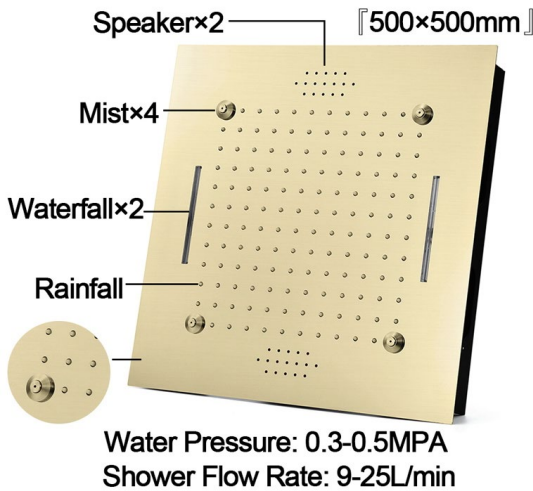

20" REMOTE CONTROLLED BRUSHED GOLD THERMOSTATIC RECESSED CEILING MOUNT LED WATERFALL RAINFALL MUSICAL SHOWER SYSTEM WITH HAND SHOWER SPECIFICATIONS

Shower Head

Shower Head 3 Functions: Waterfall, Rainfall & Mist
 Shower head size: 20 x 20 inch
 Each function run all together and separately
 Music and LED light work by electronic
 All Metal Material: Solid Brass; Stainless Steel (top showerhead, hose)
 Shower Head Mounting: Flush on ceiling
 Hand Spray Hose: 59 inch
 Water flow: 2.5 GPM ~ 5.5 GPM
 Water pressure: 0.3 MPA ~ 1 MPA
 Water pipe lines: 3/4 inch water pipes for the hot and cold water mixer inlet, the others are 1/2 inch

304 Stainless Steel

64
 Kinds of color temperature adjustable

Remote control color

- 1: Turn ON/OFF
- 2: Color Touch Ring
- 3: Mode Switch
- 4/8: Dynamic Speed adjusting
- 5: Color Temperature adjusting
- 6/9: Dynamic Brightness adjusting

Product shown is only for installation display purpose

All dimensions and specifications are nominal and may vary. Use actual products for accuracy in critical situations.

Shower Mixer

Product shown is only for installation display purpose

Shower Mixer Connections

Hand Shower

Flow Rate: 2.0 GPM / 7.6 LPM

Spout