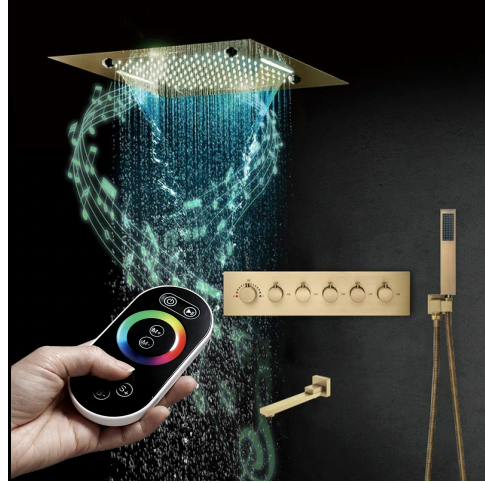

20" REMOTE CONTROLLED BRUSHED GOLD THERMOSTATIC RECESSED CEILING MOUNT LED WATERFALL RAINFALL MUSICAL SHOWER SYSTEM WITH HAND SHOWER SPECIFICATIONS

Shower Head

Shower Head 3 Functions: Waterfall, Rainfall & Mist
 Shower head size: 20 x 20 inch
 Each function run all together and separately
 Music and LED light work by electronic
 All Metal Material: Solid Brass; Stainless Steel (top showerhead, hose)
 Shower Head Mounting: Flush on ceiling
 Hand Spray Hose: 59 inch
 Water flow: 2.5 GPM ~ 5.5 GPM
 Water pressure: 0.3 MPA ~ 1 MPA
 Water pipe lines: 3/4 inch water pipes for the hot and cold water mixer inlet, the others are 1/2 inch

304 Stainless Steel

64
 Kinds of color temperature adjustable

Remote control color

- 1: Turn ON/OFF
- 2: Color Touch Ring
- 3: Mode Switch
- 4/8: Dynamic Speed adjusting
- 5: Color Temperature adjusting
- 6/9: Dynamic Brightness adjusting

Product shown is only for installation display purpose

All dimensions and specifications are nominal and may vary. Use actual products for accuracy in critical situations.

Shower Mixer

Product shown is only for installation display purpose