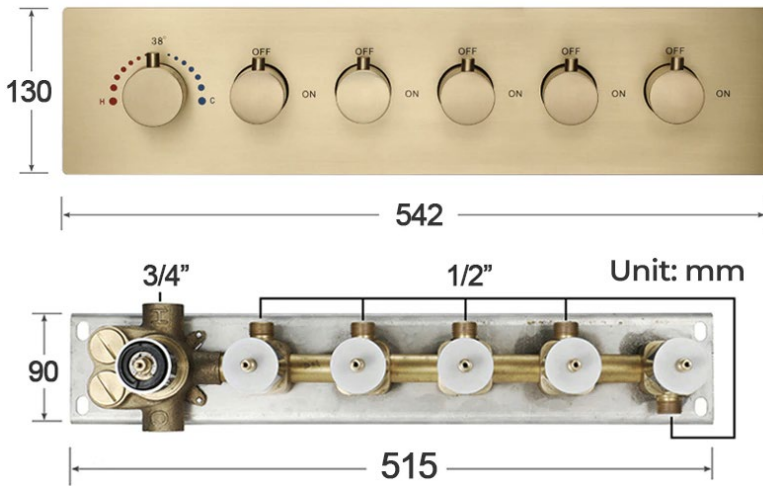

20" REMOTE CONTROLLED BRUSHED GOLD THERMOSTATIC RECESSED CEILING MOUNT LED WATERFALL RAINFALL MUSICAL SHOWER SYSTEM WITH HAND SHOWER SPECIFICATIONS

Shower Head

Shower Head 3 Functions: Waterfall, Rainfall & Mist
 Shower head size: 20 x 20 inch
 Each function run all together and separately
 Music and LED light work by electronic
 All Metal Material: Solid Brass; Stainless Steel (top showerhead, hose)
 Shower Head Mounting: Flush on ceiling
 Hand Spray Hose: 59 inch
 Water flow: 2.5 GPM ~ 5.5 GPM
 Water pressure: 0.3 MPA ~ 1 MPA
 Water pipe lines: 3/4 inch water pipes for the hot and cold water mixer inlet, the others are 1/2 inch

304 Stainless Steel

64
 Kinds of color temperature adjustable

Remote control color

- 1: Turn ON/OFF
- 2: Color Touch Ring
- 3: Mode Switch
- 4/8: Dynamic Speed adjusting
- 5: Color Temperature adjusting
- 6/9: Dynamic Brightness adjusting

Product shown is only for installation display purpose

All dimensions and specifications are nominal and may vary. Use actual products for accuracy in critical situations.

Shower Mixer

Product shown is only for installation display purpose

Shower Mixer Connections

Hand Shower

Flow Rate: 2.0 GPM / 7.6 LPM

Spout