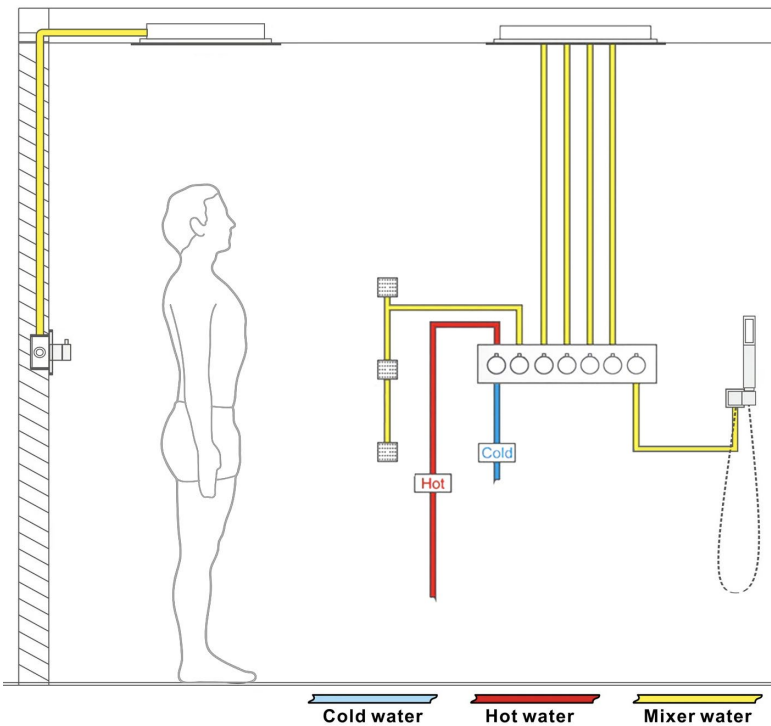

BRUSHED NICKEL THERMOSTATIC RECESSED CEILING MOUNT LED WATERFALL RAINFALL SHOWER SYSTEM WITH HANDHELD SHOWER AND JETTED BODY SPRAYS SPECIFICATIONS

Shower Head

Shower Head Functions: Rainfall, Waterfall, Bubble, Mist

Shower Panel /Hose Material: 304 Stainless Steel

Showerheads Install: Embedded Ceiling Mounted

Concealed Mixer Install: Wall-Mounted

Water Flow:

Mist: 9L/M; Rain: 15L/M; Waterfall: 15L/M; Bubble: 15L/M

Shower Accessories Material: Brass

LED Light: Need to Connect Power

Shower Hose Length: 1.5M

AC: 90-265V 50/60Hz

Product shown is only for installation display purpose

All dimensions and specifications are nominal and may vary. Use actual products for accuracy in critical situations.

Shower Mixer

Hand Shower

Flow Rate: 2.0 GPM / 7.6 LPM

Shower Mixer Connections

Thread Interface Size: G 1/2 Inch
 Installation Type: Wall Mounted
 Material: Brass
 Flow Rate: 1.5 GPM / 5.7 LPM (each Bodyspray)