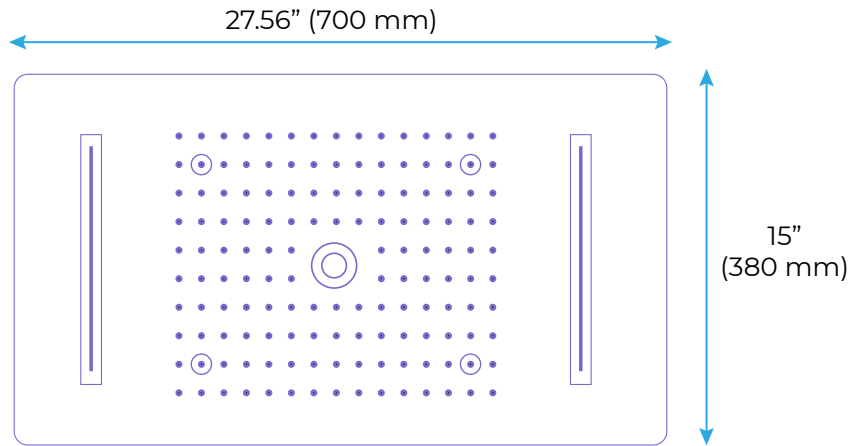

BRUSHED NICKEL THERMOSTATIC RECESSED CEILING MOUNT LED WATERFALL RAINFALL SHOWER SYSTEM WITH HANDHELD SHOWER AND JETTED BODY SPRAYS SPECIFICATIONS

Shower Head

Shower Head Functions: Rainfall, Waterfall, Bubble, Mist

Shower Panel /Hose Material: 304 Stainless Steel

Showerheads Install: Embedded Ceiling Mounted

Concealed Mixer Install: Wall-Mounted

Water Flow:

Mist: 9L/M; Rain: 15L/M; Waterfall: 15L/M; Bubble: 15L/M

Shower Accessories Material: Brass

LED Light: Need to Connect Power

Shower Hose Length: 1.5M

AC: 90-265V 50/60Hz

Product shown is only for installation display purpose

All dimensions and specifications are nominal and may vary. Use actual products for accuracy in critical situations.

Shower Mixer

Hand Shower

Flow Rate: 2.0 GPM / 7.6 LPM

Shower Mixer Connections

Thread Interface Size: G 1/2 Inch
 Installation Type: Wall Mounted
 Material: Brass
 Flow Rate: 1.5 GPM / 5.7 LPM (each Bodyspray)