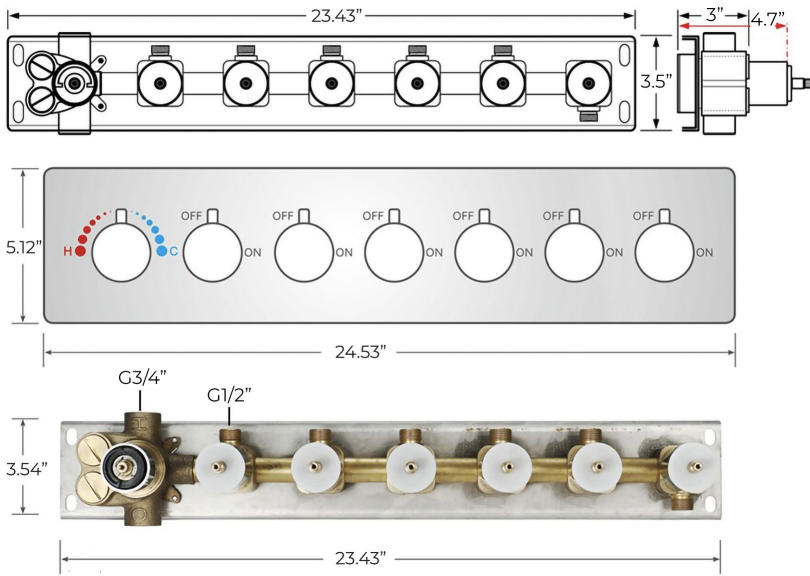

BRUSHED NICKEL THERMOSTATIC RECESSED CEILING MOUNT LED WATERFALL RAINFALL SHOWER SYSTEM WITH HANDHELD SHOWER AND JETTED BODY SPRAYS SPECIFICATIONS

Shower Head

Shower Head Functions: Rainfall, Waterfall, Bubble, Mist

Shower Panel /Hose Material: 304 Stainless Steel

Showerheads Install: Embedded Ceiling Mounted

Concealed Mixer Install: Wall-Mounted

Water Flow:

Mist: 9L/M; Rain: 15L/M; Waterfall: 15L/M; Bubble: 15L/M

Shower Accessories Material: Brass

LED Light: Need to Connect Power

Shower Hose Length: 1.5M

AC: 90-265V 50/60Hz

Product shown is only for installation display purpose

All dimensions and specifications are nominal and may vary. Use actual products for accuracy in critical situations.

Shower Mixer

Hand Shower

Flow Rate: 2.0 GPM / 7.6 LPM

Shower Mixer Connections

Thread Interface Size: G 1/2 Inch
 Installation Type: Wall Mounted
 Material: Brass
 Flow Rate: 1.5 GPM / 5.7 LPM (each Bodyspray)