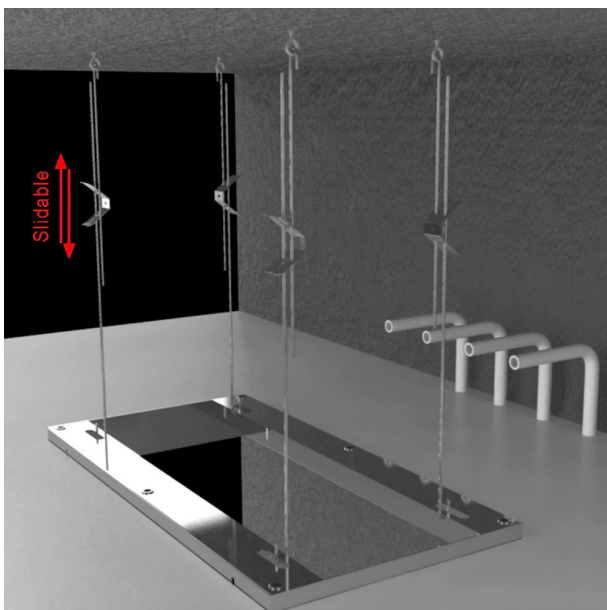

BRUSHED NICKEL THERMOSTATIC RECESSED CEILING MOUNT LED WATERFALL RAINFALL SHOWER SYSTEM WITH HANDHELD SHOWER AND JETTED BODY SPRAYS SPECIFICATIONS

Shower Head

Shower Head Functions: Rainfall, Waterfall, Bubble, Mist

Shower Panel /Hose Material: 304 Stainless Steel

Showerheads Install: Embedded Ceiling Mounted

Concealed Mixer Install: Wall-Mounted

Water Flow:

Mist: 9L/M; Rain: 15L/M; Waterfall: 15L/M; Bubble: 15L/M

Shower Accessories Material: Brass

LED Light: Need to Connect Power

Shower Hose Length: 1.5M

AC: 90-265V 50/60Hz

Product shown is only for installation display purpose

All dimensions and specifications are nominal and may vary. Use actual products for accuracy in critical situations.

Shower Mixer

Hand Shower

Flow Rate: 2.0 GPM / 7.6 LPM

Shower Mixer Connections

Thread Interface Size: G 1/2 Inch
 Installation Type: Wall Mounted
 Material: Brass
 Flow Rate: 1.5 GPM / 5.7 LPM (each Bodyspray)