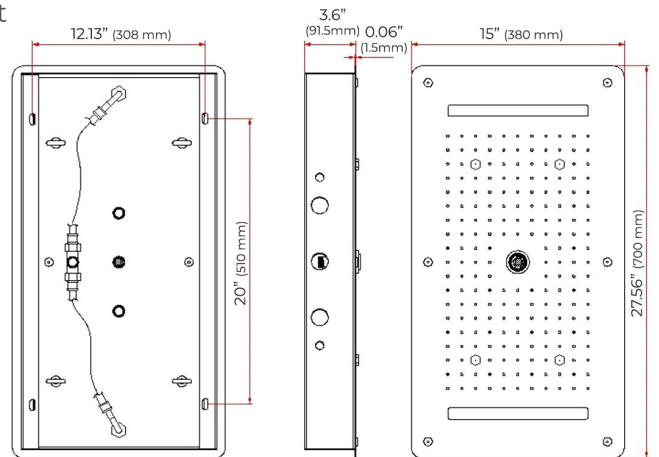

BRUSHED NICKEL THERMOSTATIC RECESSED CEILING MOUNT LED WATERFALL RAINFALL SHOWER SYSTEM WITH HANDHELD SHOWER AND JETTED BODY SPRAYS SPECIFICATIONS

Shower Head

Shower Head Functions: Rainfall, Waterfall, Bubble, Mist

Shower Panel /Hose Material: 304 Stainless Steel

Showerheads Install: Embedded Ceiling Mounted

Concealed Mixer Install: Wall-Mounted

Water Flow:

Mist: 9L/M; Rain: 15L/M; Waterfall: 15L/M; Bubble: 15L/M

Shower Accessories Material: Brass

LED Light: Need to Connect Power

Shower Hose Length: 1.5M

AC: 90-265V 50/60Hz

Product shown is only for installation display purpose

All dimensions and specifications are nominal and may vary. Use actual products for accuracy in critical situations.

Shower Mixer

Hand Shower

Flow Rate: 2.0 GPM / 7.6 LPM

Shower Mixer Connections

Thread Interface Size: G 1/2 Inch
 Installation Type: Wall Mounted
 Material: Brass
 Flow Rate: 1.5 GPM / 5.7 LPM (each Bodyspray)