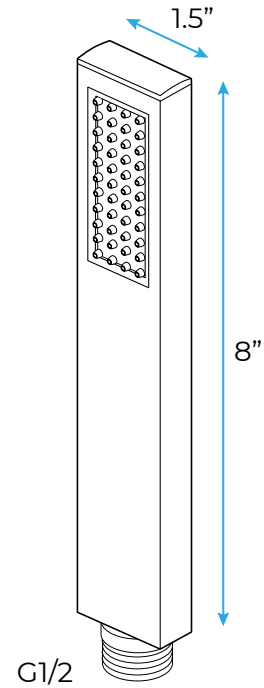

BRUSHED NICKEL THERMOSTATIC RECESSED CEILING MOUNT LED WATERFALL RAINFALL SHOWER SYSTEM WITH HANDHELD SHOWER AND JETTED BODY SPRAYS SPECIFICATIONS

Shower Head

Shower Head Functions: Rainfall, Waterfall, Bubble, Mist

Shower Panel /Hose Material: 304 Stainless Steel

Showerheads Install: Embedded Ceiling Mounted

Concealed Mixer Install: Wall-Mounted

Water Flow:

Mist: 9L/M; Rain: 15L/M; Waterfall: 15L/M; Bubble: 15L/M

Shower Accessories Material: Brass

LED Light: Need to Connect Power

Shower Hose Length: 1.5M

AC: 90-265V 50/60Hz

Product shown is only for installation display purpose

All dimensions and specifications are nominal and may vary. Use actual products for accuracy in critical situations.

Shower Mixer

Hand Shower

Flow Rate: 2.0 GPM / 7.6 LPM

Shower Mixer Connections

Thread Interface Size: G 1/2 Inch
 Installation Type: Wall Mounted
 Material: Brass
 Flow Rate: 1.5 GPM / 5.7 LPM (each Bodyspray)