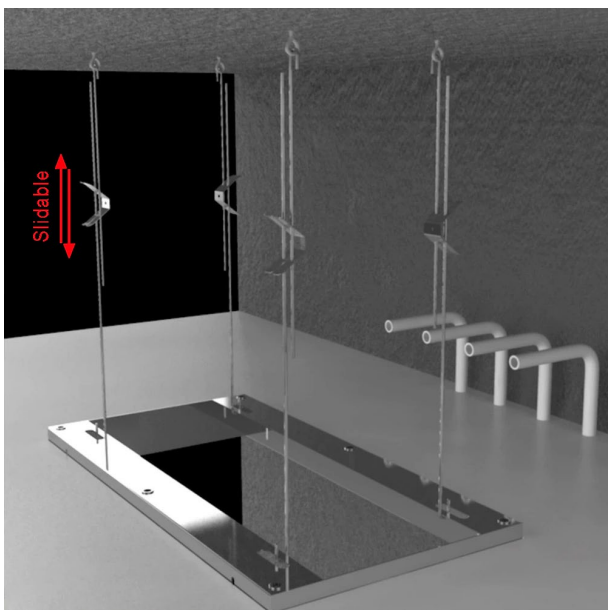

BRUSHED GOLD STYLISH THERMOSTATIC RECESSED CEILING MOUNT LED WATERFALL MIST RAINFALL SHOWER SYSTEM WITH HANDHELD SHOWER AND JETTED BODY SPRAYS SPECIFICATIONS

Shower Head

Shower Head Functions: Rainfall, Waterfall, Bubble, Mist

Shower Panel /Hose Material: 304 Stainless Steel

Showerheads Install: Embedded Ceiling Mounted

Concealed Mixer Install: Wall-Mounted

Water Flow:

Mist: 9L/M; Rain: 15L/M; Waterfall: 15L/M; Bubble: 15L/M

Shower Accessories Material: Brass

LED Light: Need to Connect Power

Shower Hose Length: 1.5M

AC: 90-265V 50/60Hz

All dimensions and specifications are nominal and may vary. Use actual products for accuracy in critical situations.

Shower Mixer

Hand Shower

Flow Rate: 2.0 GPM / 7.6 LPM

Shower Mixer Connections

Thread Interface Size: G 1/2 Inch
 Installation Type: Wall Mounted
 Material: Brass
 Flow Rate: 1.5 GPM / 5.7 LPM (each Bodyspray)

Body Jet