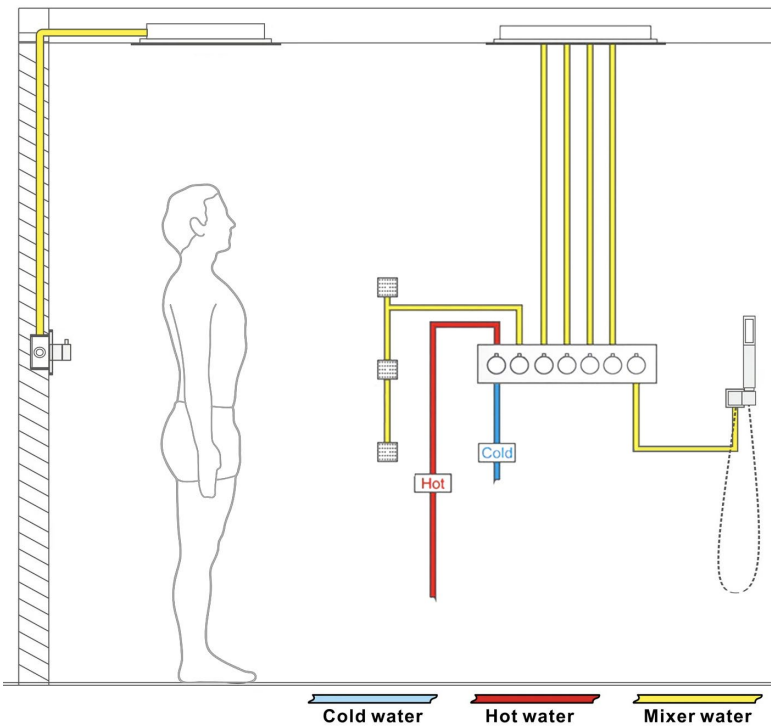

BRUSHED GOLD STYLISH THERMOSTATIC RECESSED CEILING MOUNT LED WATERFALL MIST RAINFALL SHOWER SYSTEM WITH HANDHELD SHOWER AND JETTED BODY SPRAYS SPECIFICATIONS

Shower Head

Shower Head Functions: Rainfall, Waterfall, Bubble, Mist

Shower Panel /Hose Material: 304 Stainless Steel

Showerheads Install: Embedded Ceiling Mounted

Concealed Mixer Install: Wall-Mounted

Water Flow:

Mist: 9L/M; Rain: 15L/M; Waterfall: 15L/M; Bubble: 15L/M

Shower Accessories Material: Brass

LED Light: Need to Connect Power

Shower Hose Length: 1.5M

AC: 90-265V 50/60Hz

All dimensions and specifications are nominal and may vary. Use actual products for accuracy in critical situations.

Shower Mixer

Hand Shower

Flow Rate: 2.0 GPM / 7.6 LPM

Shower Mixer Connections

Thread Interface Size: G 1/2 Inch
 Installation Type: Wall Mounted
 Material: Brass
 Flow Rate: 1.5 GPM / 5.7 LPM (each Bodyspray)

Body Jet