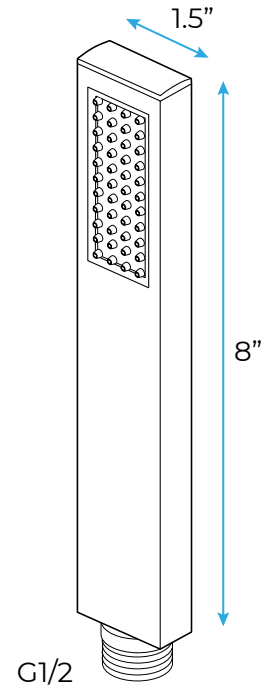

BRUSHED GOLD STYLISH THERMOSTATIC RECESSED CEILING MOUNT LED WATERFALL MIST RAINFALL SHOWER SYSTEM WITH HANDHELD SHOWER AND JETTED BODY SPRAYS SPECIFICATIONS

Shower Head

Shower Head Functions: Rainfall, Waterfall, Bubble, Mist

Shower Panel /Hose Material: 304 Stainless Steel

Showerheads Install: Embedded Ceiling Mounted

Concealed Mixer Install: Wall-Mounted

Water Flow:

Mist: 9L/M; Rain: 15L/M; Waterfall: 15L/M; Bubble: 15L/M

Shower Accessories Material: Brass

LED Light: Need to Connect Power

Shower Hose Length: 1.5M

AC: 90-265V 50/60Hz

All dimensions and specifications are nominal and may vary. Use actual products for accuracy in critical situations.

Shower Mixer

Hand Shower

Flow Rate: 2.0 GPM / 7.6 LPM

Shower Mixer Connections

Thread Interface Size: G 1/2 Inch
 Installation Type: Wall Mounted
 Material: Brass
 Flow Rate: 1.5 GPM / 5.7 LPM (each Bodyspray)

Body Jet