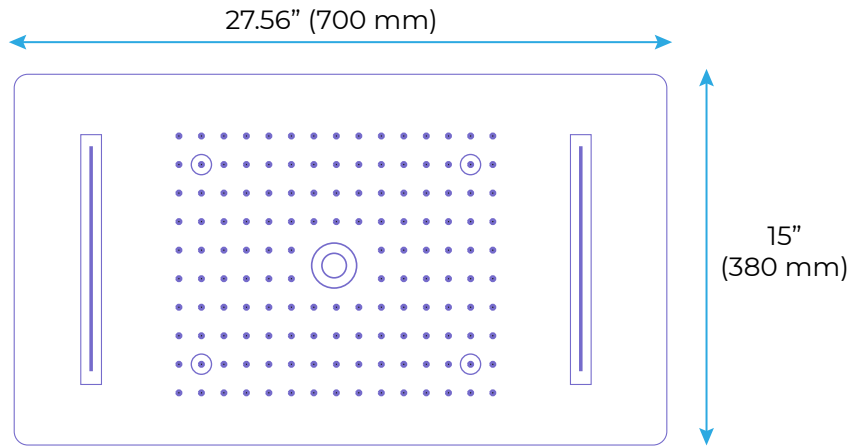

BRUSHED GOLD STYLISH THERMOSTATIC RECESSED CEILING MOUNT LED WATERFALL MIST RAINFALL SHOWER SYSTEM WITH HANDHELD SHOWER AND JETTED BODY SPRAYS SPECIFICATIONS

Shower Head

Shower Head Functions: Rainfall, Waterfall, Bubble, Mist

Shower Panel /Hose Material: 304 Stainless Steel

Showerheads Install: Embedded Ceiling Mounted

Concealed Mixer Install: Wall-Mounted

Water Flow:

Mist: 9L/M; Rain: 15L/M; Waterfall: 15L/M; Bubble: 15L/M

Shower Accessories Material: Brass

LED Light: Need to Connect Power

Shower Hose Length: 1.5M

AC: 90-265V 50/60Hz

All dimensions and specifications are nominal and may vary. Use actual products for accuracy in critical situations.

Shower Mixer

Hand Shower

Flow Rate: 2.0 GPM / 7.6 LPM

Shower Mixer Connections

Thread Interface Size: G 1/2 Inch
 Installation Type: Wall Mounted
 Material: Brass
 Flow Rate: 1.5 GPM / 5.7 LPM (each Bodyspray)

Body Jet