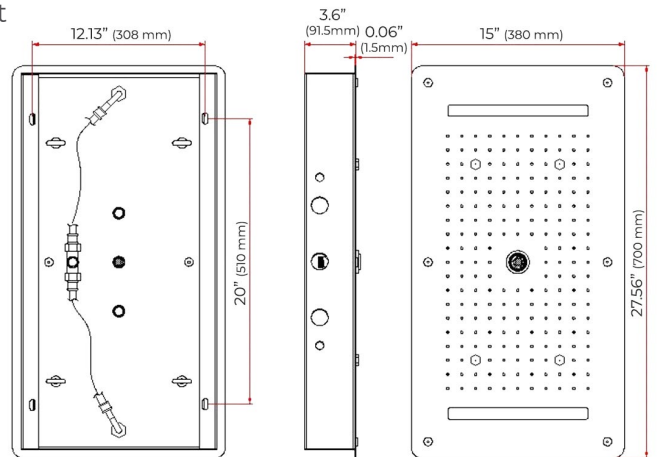

BRUSHED GOLD STYLISH THERMOSTATIC RECESSED CEILING MOUNT LED WATERFALL MIST RAINFALL SHOWER SYSTEM WITH HANDHELD SHOWER AND JETTED BODY SPRAYS SPECIFICATIONS

Shower Head

Shower Head Functions: Rainfall, Waterfall, Bubble, Mist

Shower Panel /Hose Material: 304 Stainless Steel

Showerheads Install: Embedded Ceiling Mounted

Concealed Mixer Install: Wall-Mounted

Water Flow:

Mist: 9L/M; Rain: 15L/M; Waterfall: 15L/M; Bubble: 15L/M

Shower Accessories Material: Brass

LED Light: Need to Connect Power

Shower Hose Length: 1.5M

AC: 90-265V 50/60Hz

All dimensions and specifications are nominal and may vary. Use actual products for accuracy in critical situations.

Shower Mixer

Hand Shower

Flow Rate: 2.0 GPM / 7.6 LPM

Shower Mixer Connections

Thread Interface Size: G 1/2 Inch
 Installation Type: Wall Mounted
 Material: Brass
 Flow Rate: 1.5 GPM / 5.7 LPM (each Bodyspray)

Body Jet