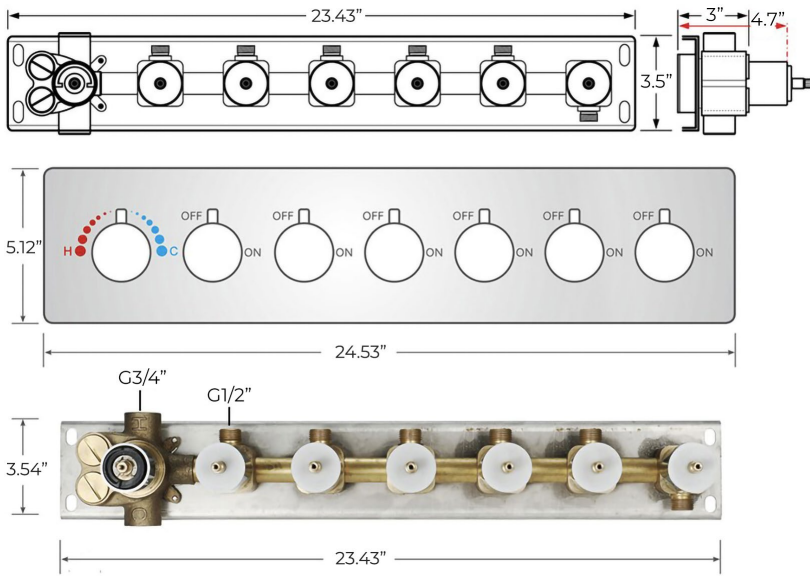

BRUSHED GOLD STYLISH THERMOSTATIC RECESSED CEILING MOUNT LED WATERFALL MIST RAINFALL SHOWER SYSTEM WITH HANDHELD SHOWER AND JETTED BODY SPRAYS SPECIFICATIONS

Shower Head

Shower Head Functions: Rainfall, Waterfall, Bubble, Mist

Shower Panel /Hose Material: 304 Stainless Steel

Showerheads Install: Embedded Ceiling Mounted

Concealed Mixer Install: Wall-Mounted

Water Flow:

Mist: 9L/M; Rain: 15L/M; Waterfall: 15L/M; Bubble: 15L/M

Shower Accessories Material: Brass

LED Light: Need to Connect Power

Shower Hose Length: 1.5M

AC: 90-265V 50/60Hz

All dimensions and specifications are nominal and may vary. Use actual products for accuracy in critical situations.

Shower Mixer

Hand Shower

Flow Rate: 2.0 GPM / 7.6 LPM

Shower Mixer Connections

Thread Interface Size: G 1/2 Inch
 Installation Type: Wall Mounted
 Material: Brass
 Flow Rate: 1.5 GPM / 5.7 LPM (each Bodyspray)

Body Jet