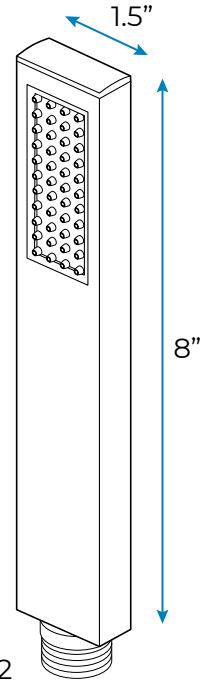

PHONE CONTROLLED CHROME THERMOSTATIC LED RECESSED CEILING MOUNT MUSICAL RAINFALL WATERFALL MIST SHOWER SYSTEM WITH HAND SHOWER SPECIFICATIONS

- Shower Panel /Hose Material: 304 Stainless Steel
- Shower Head Size: 900*300 mm
- Showerheads Install: Embedded Ceiling Mounted
- Concealed Mixer Install: Wall-Mounted
- LED Shower Head Functions: Rainfall, Waterfall, Mist, Water Column
- Water Pressure: 0.3 MPA
- Water Flow: 16L/min~28L/min
- Shower Accessories Material: Brass
- LED Light: Need to Connect Power
- LED Light Color: 64 Color
- Shower Hose Length: 1.5M
- AC: 100-265V 50/60Hz
- Music: Need Bluetooth

Product shown is only for installation display purpose

All dimensions and specifications are nominal and may vary. Use actual products for accuracy in critical situations.

Shower Mixer

Product shown is only for installation display purpose

Shower Mixer Connections

Hand Shower

Flow Rate: 2.0 GPM / 7.6 LPM

Spout