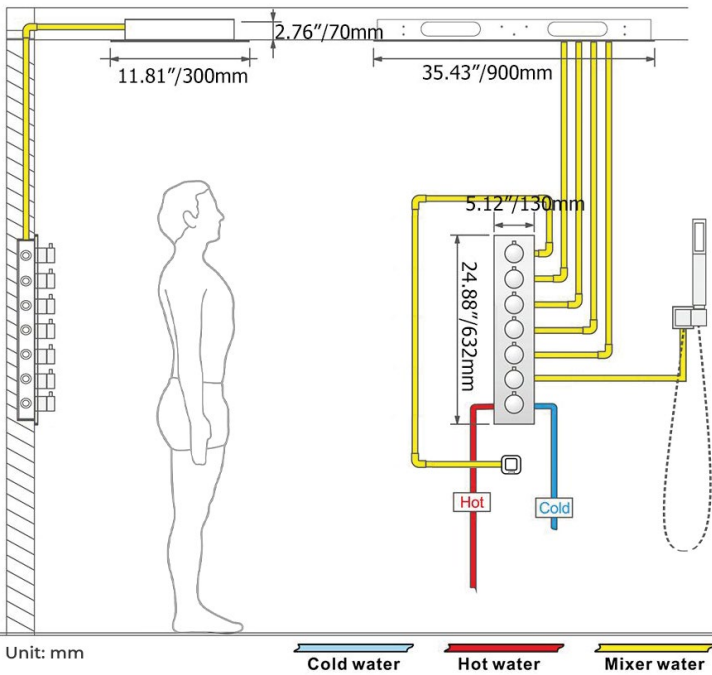

PHONE CONTROLLED CHROME THERMOSTATIC LED RECESSED CEILING MOUNT MUSICAL RAINFALL WATERFALL MIST SHOWER SYSTEM WITH HAND SHOWER SPECIFICATIONS

- Shower Panel /Hose Material: 304 Stainless Steel
- Shower Head Size: 900*300 mm
- Showerheads Install: Embedded Ceiling Mounted
- Concealed Mixer Install: Wall-Mounted
- LED Shower Head Functions: Rainfall, Waterfall, Mist, Water Column
- Water Pressure: 0.3 MPA
- Water Flow: 16L/min~28L/min
- Shower Accessories Material: Brass
- LED Light: Need to Connect Power
- LED Light Color: 64 Color
- Shower Hose Length: 1.5M
- AC: 100-265V 50/60Hz
- Music: Need Bluetooth

Product shown is only for installation display purpose

All dimensions and specifications are nominal and may vary. Use actual products for accuracy in critical situations.

Shower Mixer

Product shown is only for installation display purpose

Shower Mixer Connections

Hand Shower

Flow Rate: 2.0 GPM / 7.6 LPM

Spout