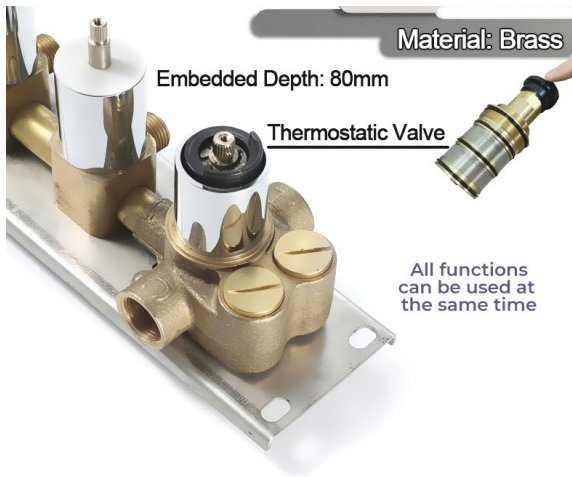

PHONE CONTROLLED CHROME THERMOSTATIC LED RECESSED CEILING MOUNT MUSICAL RAINFALL WATERFALL MIST SHOWER SYSTEM WITH HAND SHOWER SPECIFICATIONS

- Shower Panel /Hose Material: 304 Stainless Steel
- Shower Head Size: 900*300 mm
- Showerheads Install: Embedded Ceiling Mounted
- Concealed Mixer Install: Wall-Mounted
- LED Shower Head Functions: Rainfall, Waterfall, Mist, Water Column
- Water Pressure: 0.3 MPA
- Water Flow: 16L/min~28L/min
- Shower Accessories Material: Brass
- LED Light: Need to Connect Power
- LED Light Color: 64 Color
- Shower Hose Length: 1.5M
- AC: 100-265V 50/60Hz
- Music: Need Bluetooth

Product shown is only for installation display purpose

All dimensions and specifications are nominal and may vary. Use actual products for accuracy in critical situations.

Shower Mixer

Product shown is only for installation display purpose

Shower Mixer Connections

Hand Shower

Flow Rate: 2.0 GPM / 7.6 LPM

Spout