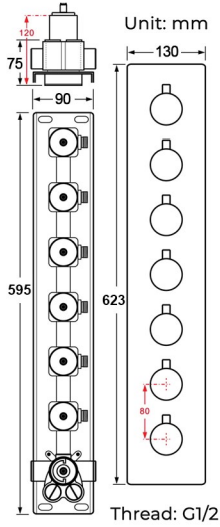

PHONE CONTROLLED CHROME THERMOSTATIC LED RECESSED CEILING MOUNT MUSICAL RAINFALL WATERFALL MIST SHOWER SYSTEM WITH HAND SHOWER SPECIFICATIONS

- Shower Panel /Hose Material: 304 Stainless Steel
- Shower Head Size: 900*300 mm
- Showerheads Install: Embedded Ceiling Mounted
- Concealed Mixer Install: Wall-Mounted
- LED Shower Head Functions: Rainfall, Waterfall, Mist, Water Column
- Water Pressure: 0.3 MPA
- Water Flow: 16L/min~28L/min
- Shower Accessories Material: Brass
- LED Light: Need to Connect Power
- LED Light Color: 64 Color
- Shower Hose Length: 1.5M
- AC: 100-265V 50/60Hz
- Music: Need Bluetooth

Product shown is only for installation display purpose

All dimensions and specifications are nominal and may vary. Use actual products for accuracy in critical situations.

Shower Mixer

Product shown is only for installation display purpose

Shower Mixer Connections

Hand Shower

Flow Rate: 2.0 GPM / 7.6 LPM

Spout