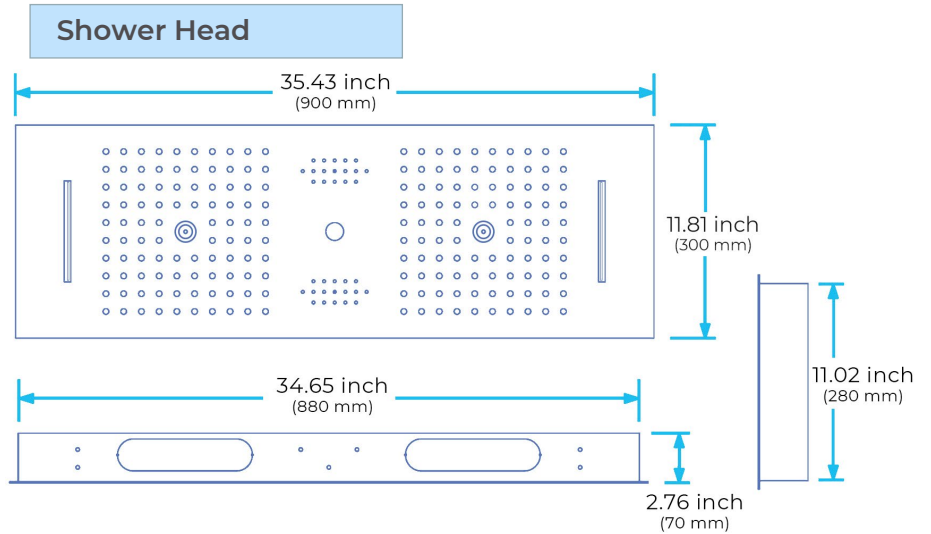

PHONE CONTROLLED CHROME THERMOSTATIC LED RECESSED CEILING MOUNT MUSICAL RAINFALL WATERFALL MIST SHOWER SYSTEM WITH HAND SHOWER SPECIFICATIONS

- Shower Panel /Hose Material: 304 Stainless Steel
- Shower Head Size: 900*300 mm
- Showerheads Install: Embedded Ceiling Mounted
- Concealed Mixer Install: Wall-Mounted
- LED Shower Head Functions: Rainfall, Waterfall, Mist, Water Column
- Water Pressure: 0.3 MPA
- Water Flow: 16L/min~28L/min
- Shower Accessories Material: Brass
- LED Light: Need to Connect Power
- LED Light Color: 64 Color
- Shower Hose Length: 1.5M
- AC: 100-265V 50/60Hz
- Music: Need Bluetooth

Product shown is only for installation display purpose

All dimensions and specifications are nominal and may vary. Use actual products for accuracy in critical situations.

Shower Mixer

Product shown is only for installation display purpose

Shower Mixer Connections

Hand Shower

Flow Rate: 2.0 GPM / 7.6 LPM

Spout