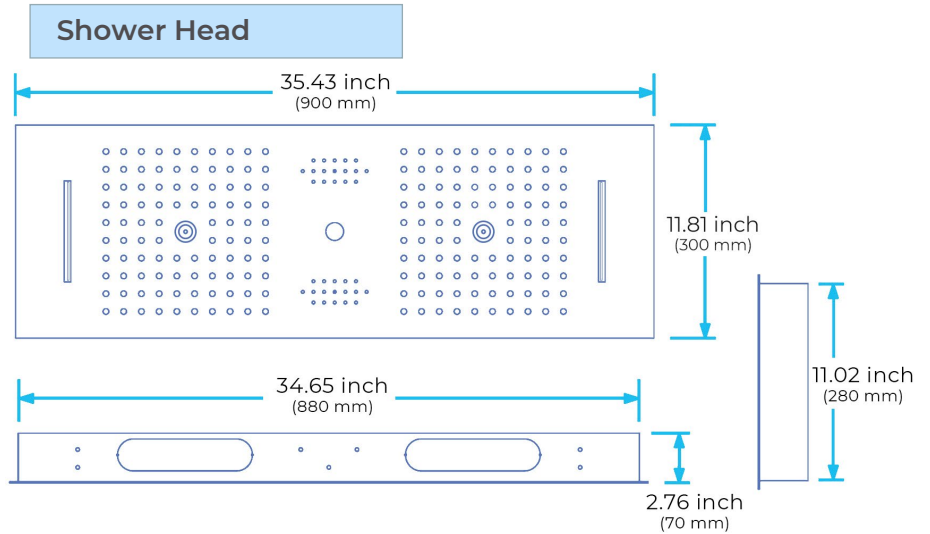

CHROME RAINFALL WATERFALL MIST REMOTE CONTROLLED LUXURIOUS THERMOSTATIC LED RECESSED CEILING MOUNT MUSICAL SHOWER SYSTEM WITH HAND SHOWER AND 6 JETTED BODY SPRAYS SPECIFICATIONS

Shower Panel /Hose Material: 304 Stainless Steel
 Shower Head Size: 900*300 mm
 Showerheads Install: Embedded Ceiling Mounted
 Concealed Mixer Install: Wall-Mounted
 LED Shower Head Functions: Rainfall, Waterfall, Mist, Water Column
 Water Pressure: 0.3 MPA
 Water Flow: 16L/min~28L/min
 Shower Accessories Material: Brass
 LED Light: Need to Connect Power
 LED Light Color: 64 Color
 Shower Hose Length: 1.5M
 AC: 100-265V 50/60Hz
 Music: Need Bluetooth

Product shown is only for installation display purpose

All dimensions and specifications are nominal and may vary. Use actual products for accuracy in critical situations.

Shower Mixer

Product shown is only for installation display purpose

Shower Mixer Connections

Hand Shower

Flow Rate: 2.0 GPM / 7.6 LPM

Spout

Body Jet

FEATURES

- Material: Brass
- Base Plate Height: 5-1/8"
- Base Plate Width: 5-1/8"
- Jet Surface Area: 3-1/8"
- Surface Depth: 1/4"
- Adjustment Angle: 5°
- Male NPT Connection: 1/2"
- Maximum Flow Rate: 2.5 GPM (9.5L/min) max @ 80 psi