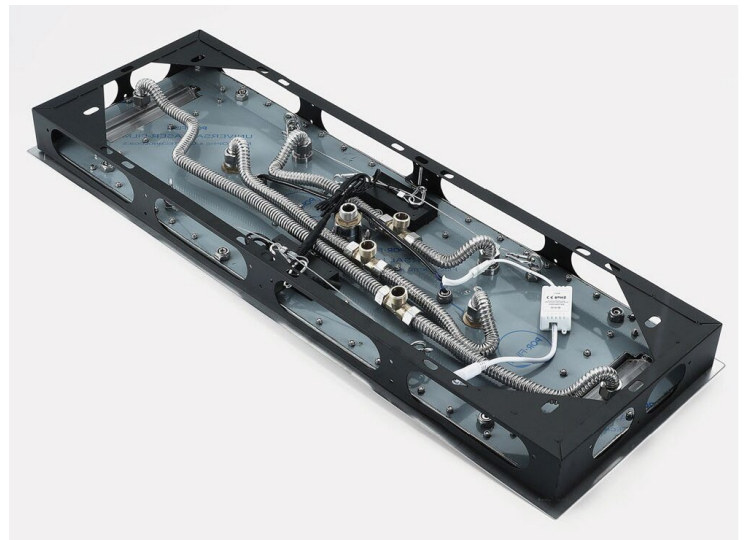

CHROME RAINFALL WATERFALL MIST REMOTE CONTROLLED LUXURIOUS THERMOSTATIC LED RECESSED CEILING MOUNT MUSICAL SHOWER SYSTEM WITH HAND SHOWER AND 6 JETTED BODY SPRAYS SPECIFICATIONS

Shower Panel /Hose Material: 304 Stainless Steel
 Shower Head Size: 900*300 mm
 Showerheads Install: Embedded Ceiling Mounted
 Concealed Mixer Install: Wall-Mounted
 LED Shower Head Functions: Rainfall, Waterfall, Mist, Water Column
 Water Pressure: 0.3 MPA
 Water Flow: 16L/min~28L/min
 Shower Accessories Material: Brass
 LED Light: Need to Connect Power
 LED Light Color: 64 Color
 Shower Hose Length: 1.5M
 AC: 100-265V 50/60Hz
 Music: Need Bluetooth

Product shown is only for installation display purpose

All dimensions and specifications are nominal and may vary. Use actual products for accuracy in critical situations.

Shower Mixer

Product shown is only for installation display purpose

Shower Mixer Connections

Hand Shower

Flow Rate: 2.0 GPM / 7.6 LPM

Spout

Body Jet

FEATURES

- Material: Brass
- Base Plate Height: 5-1/8"
- Base Plate Width: 5-1/8"
- Jet Surface Area: 3-1/8"
- Surface Depth: 1/4"
- Adjustment Angle: 5°
- Male NPT Connection: 1/2"
- Maximum Flow Rate: 2.5 GPM (9.5L/min) max @ 80 psi