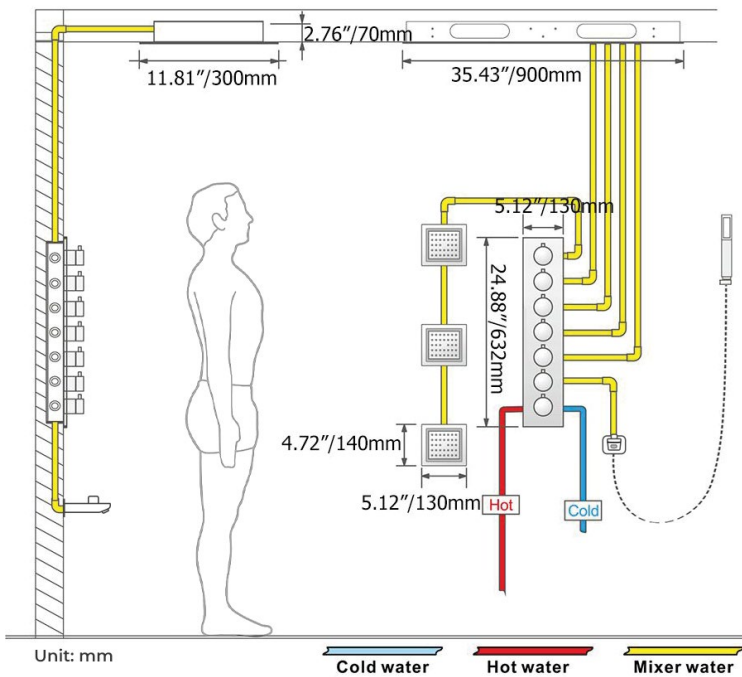

CHROME RAINFALL WATERFALL MIST REMOTE CONTROLLED LUXURIOUS THERMOSTATIC LED RECESSED CEILING MOUNT MUSICAL SHOWER SYSTEM WITH HAND SHOWER AND 6 JETTED BODY SPRAYS SPECIFICATIONS

Shower Panel /Hose Material: 304 Stainless Steel
 Shower Head Size: 900*300 mm
 Showerheads Install: Embedded Ceiling Mounted
 Concealed Mixer Install: Wall-Mounted
 LED Shower Head Functions: Rainfall, Waterfall, Mist, Water Column
 Water Pressure: 0.3 MPA
 Water Flow: 16L/min~28L/min
 Shower Accessories Material: Brass
 LED Light: Need to Connect Power
 LED Light Color: 64 Color
 Shower Hose Length: 1.5M
 AC: 100-265V 50/60Hz
 Music: Need Bluetooth

Product shown is only for installation display purpose

All dimensions and specifications are nominal and may vary. Use actual products for accuracy in critical situations.

Shower Mixer

Product shown is only for installation display purpose

Shower Mixer Connections

Hand Shower

Flow Rate: 2.0 GPM / 7.6 LPM

Spout

Body Jet

FEATURES

- Material: Brass
- Base Plate Height: 5-1/8"
- Base Plate Width: 5-1/8"
- Jet Surface Area: 3-1/8"
- Surface Depth: 1/4"
- Adjustment Angle: 5°
- Male NPT Connection: 1/2"
- Maximum Flow Rate: 2.5 GPM (9.5L/min) max @ 80 psi