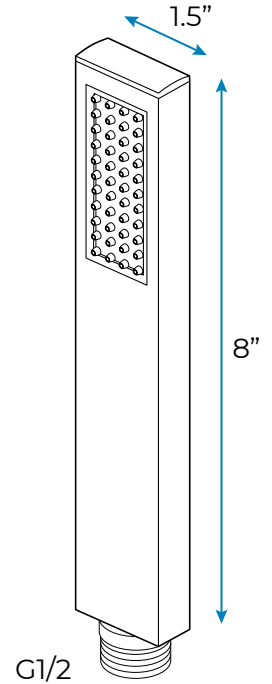

CHROME RAINFALL WATERFALL MIST REMOTE CONTROLLED LUXURIOUS THERMOSTATIC LED RECESSED CEILING MOUNT MUSICAL SHOWER SYSTEM WITH HAND SHOWER AND 6 JETTED BODY SPRAYS SPECIFICATIONS

Shower Panel /Hose Material: 304 Stainless Steel
 Shower Head Size: 900*300 mm
 Showerheads Install: Embedded Ceiling Mounted
 Concealed Mixer Install: Wall-Mounted
 LED Shower Head Functions: Rainfall, Waterfall, Mist, Water Column
 Water Pressure: 0.3 MPA
 Water Flow: 16L/min~28L/min
 Shower Accessories Material: Brass
 LED Light: Need to Connect Power
 LED Light Color: 64 Color
 Shower Hose Length: 1.5M
 AC: 100-265V 50/60Hz
 Music: Need Bluetooth

Product shown is only for installation display purpose

All dimensions and specifications are nominal and may vary. Use actual products for accuracy in critical situations.

Shower Mixer

Product shown is only for installation display purpose

Shower Mixer Connections

Hand Shower

Flow Rate: 2.0 GPM / 7.6 LPM

Spout

Body Jet

FEATURES

- Material: Brass
- Base Plate Height: 5-1/8"
- Base Plate Width: 5-1/8"
- Jet Surface Area: 3-1/8"
- Surface Depth: 1/4"
- Adjustment Angle: 5°
- Male NPT Connection: 1/2"
- Maximum Flow Rate: 2.5 GPM (9.5L/min) max @ 80 psi