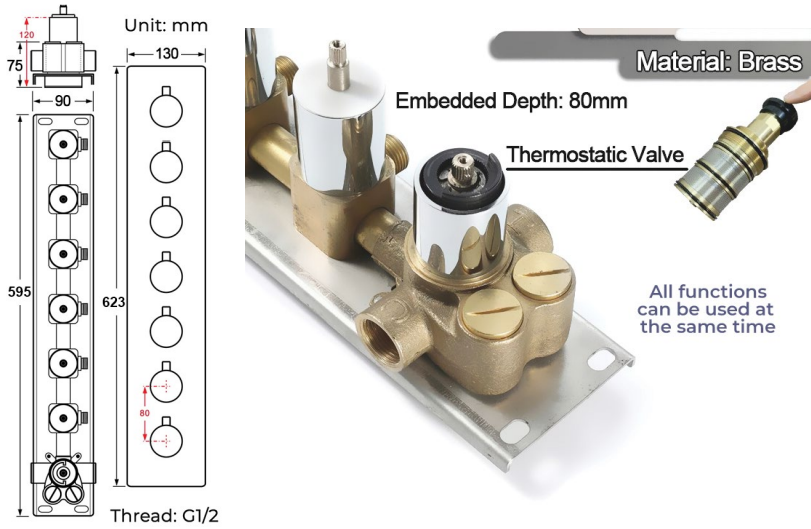

CHROME RAINFALL WATERFALL MIST REMOTE CONTROLLED LUXURIOUS THERMOSTATIC LED RECESSED CEILING MOUNT MUSICAL SHOWER SYSTEM WITH HAND SHOWER AND 6 JETTED BODY SPRAYS SPECIFICATIONS

Shower Panel /Hose Material: 304 Stainless Steel
 Shower Head Size: 900*300 mm
 Showerheads Install: Embedded Ceiling Mounted
 Concealed Mixer Install: Wall-Mounted
 LED Shower Head Functions: Rainfall, Waterfall, Mist, Water Column
 Water Pressure: 0.3 MPA
 Water Flow: 16L/min~28L/min
 Shower Accessories Material: Brass
 LED Light: Need to Connect Power
 LED Light Color: 64 Color
 Shower Hose Length: 1.5M
 AC: 100-265V 50/60Hz
 Music: Need Bluetooth

Product shown is only for installation display purpose

All dimensions and specifications are nominal and may vary. Use actual products for accuracy in critical situations.

Shower Mixer

Product shown is only for installation display purpose

Shower Mixer Connections

Hand Shower

Flow Rate: 2.0 GPM / 7.6 LPM

Spout

Body Jet

FEATURES

- Material: Brass
- Base Plate Height: 5-1/8"
- Base Plate Width: 5-1/8"
- Jet Surface Area: 3-1/8"
- Surface Depth: 1/4"
- Adjustment Angle: 5°
- Male NPT Connection: 1/2"
- Maximum Flow Rate: 2.5 GPM (9.5L/min) max @ 80 psi