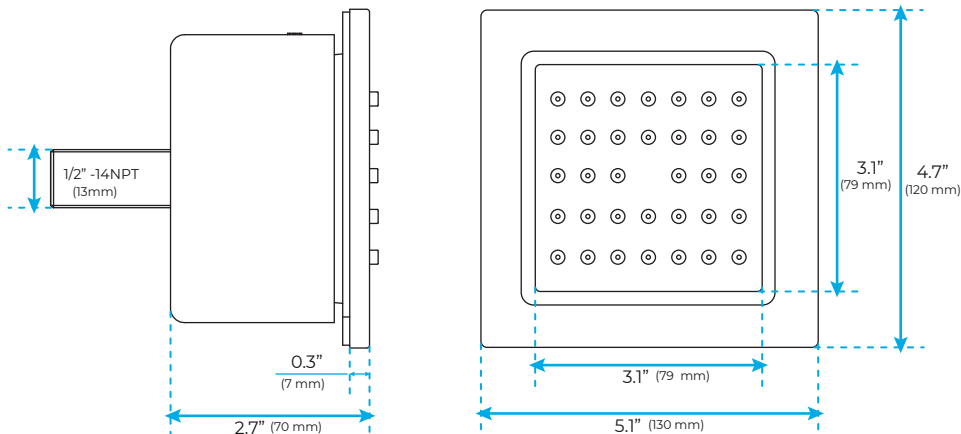

CHROME RAINFALL WATERFALL MIST REMOTE CONTROLLED LUXURIOUS THERMOSTATIC LED RECESSED CEILING MOUNT MUSICAL SHOWER SYSTEM WITH HAND SHOWER AND 6 JETTED BODY SPRAYS SPECIFICATIONS

Shower Panel /Hose Material: 304 Stainless Steel
 Shower Head Size: 900*300 mm
 Showerheads Install: Embedded Ceiling Mounted
 Concealed Mixer Install: Wall-Mounted
 LED Shower Head Functions: Rainfall, Waterfall, Mist, Water Column
 Water Pressure: 0.3 MPA
 Water Flow: 16L/min~28L/min
 Shower Accessories Material: Brass
 LED Light: Need to Connect Power
 LED Light Color: 64 Color
 Shower Hose Length: 1.5M
 AC: 100-265V 50/60Hz
 Music: Need Bluetooth

Product shown is only for installation display purpose

All dimensions and specifications are nominal and may vary. Use actual products for accuracy in critical situations.

Shower Mixer

Product shown is only for installation display purpose

Shower Mixer Connections

Hand Shower

Flow Rate: 2.0 GPM / 7.6 LPM

Spout

Body Jet

FEATURES

- Material: Brass
- Base Plate Height: 5-1/8"
- Base Plate Width: 5-1/8"
- Jet Surface Area: 3-1/8"
- Surface Depth: 1/4"
- Adjustment Angle: 5°
- Male NPT Connection: 1/2"
- Maximum Flow Rate: 2.5 GPM (9.5L/min) max @ 80 psi