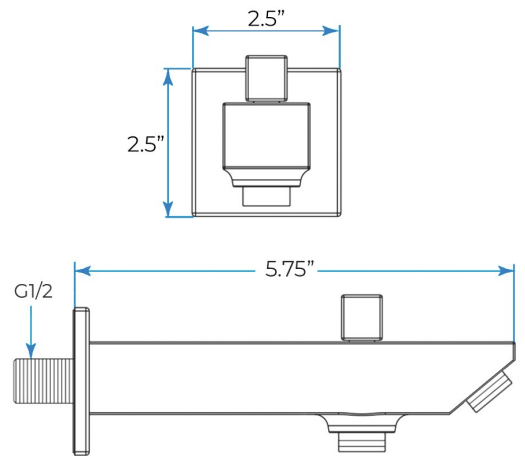

CHROME RAINFALL WATERFALL MIST REMOTE CONTROLLED LUXURIOUS THERMOSTATIC LED RECESSED CEILING MOUNT MUSICAL SHOWER SYSTEM WITH HAND SHOWER AND 6 JETTED BODY SPRAYS SPECIFICATIONS

Shower Panel /Hose Material: 304 Stainless Steel
 Shower Head Size: 900*300 mm
 Showerheads Install: Embedded Ceiling Mounted
 Concealed Mixer Install: Wall-Mounted
 LED Shower Head Functions: Rainfall, Waterfall, Mist, Water Column
 Water Pressure: 0.3 MPA
 Water Flow: 16L/min~28L/min
 Shower Accessories Material: Brass
 LED Light: Need to Connect Power
 LED Light Color: 64 Color
 Shower Hose Length: 1.5M
 AC: 100-265V 50/60Hz
 Music: Need Bluetooth

Product shown is only for installation display purpose

All dimensions and specifications are nominal and may vary. Use actual products for accuracy in critical situations.

Shower Mixer

Product shown is only for installation display purpose

Shower Mixer Connections

Hand Shower

Flow Rate: 2.0 GPM / 7.6 LPM

Spout

Body Jet

FEATURES

- Material: Brass
- Base Plate Height: 5-1/8"
- Base Plate Width: 5-1/8"
- Jet Surface Area: 3-1/8"
- Surface Depth: 1/4"
- Adjustment Angle: 5°
- Male NPT Connection: 1/2"
- Maximum Flow Rate: 2.5 GPM (9.5L/min) max @ 80 psi