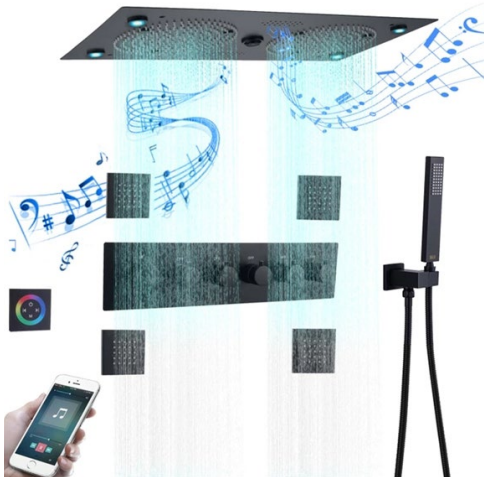

MATTE BLACK THERMOSTATIC RECESSED CEILING MOUNT LED RAINFALL MUSICAL SHOWER SYSTEM WITH JETTED BODY SPRAYS AND HAND SHOWER SPECIFICATIONS

Shower Head

- Shower Head Functions: Rainfall, Bubble, Mist
- Shower Panel /Hose Material: 304 Stainless Steel
- Showerheads Install: Embedded Ceiling Mounted
- Concealed Mixer Install: Wall-Mounted
- Shower Accessories Material: Brass
- LED Light: Need to Connect Power
- Shower Hose Length: 1.5M
- Power: 100V~240V Alternating Current (AC)
- LED Colors: 7 Colors
- Water Flow: 16L/min~28L/min
- Music: Need Bluetooth

Product shown is only for installation display purpose

Touch Panel Control

- Turn On/Off Control
- MANUAL MODE
Total 64 colors
- Auto mode setting
- AUTO MODE
Total 11 Auto mode
- Set the speed of color change, fast/slow

All dimensions and specifications are nominal and may vary. Use actual products for accuracy in critical situations.

Shower Mixer

Hand Shower

Flow Rate: 2.0 GPM / 7.6 LPM

Shower Mixer Connections

Body Jet

Thread Interface Size: G 1/2 Inch
 Installation Type: Wall Mounted
 Material: Brass
 Flow Rate: 1.5 GPM / 5.7 LPM (each Bodyspray)