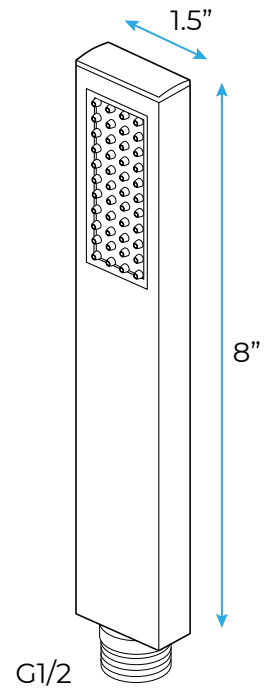

MATTE BLACK THERMOSTATIC RECESSED CEILING MOUNT LED RAINFALL MUSICAL SHOWER SYSTEM WITH JETTED BODY SPRAYS AND HAND SHOWER SPECIFICATIONS

Shower Head

- Shower Head Functions: Rainfall, Bubble, Mist
- Shower Panel /Hose Material: 304 Stainless Steel
- Showerheads Install: Embedded Ceiling Mounted
- Concealed Mixer Install: Wall-Mounted
- Shower Accessories Material: Brass
- LED Light: Need to Connect Power
- Shower Hose Length: 1.5M
- Power: 100V~240V Alternating Current (AC)
- LED Colors: 7 Colors
- Water Flow: 16L/min~28L/min
- Music: Need Bluetooth

All dimensions and specifications are nominal and may vary. Use actual products for accuracy in critical situations.

Shower Mixer

Hand Shower

Flow Rate: 2.0 GPM / 7.6 LPM

Shower Mixer Connections

Body Jet

Thread Interface Size: G 1/2 Inch
 Installation Type: Wall Mounted
 Material: Brass
 Flow Rate: 1.5 GPM / 5.7 LPM (each Bodyspray)