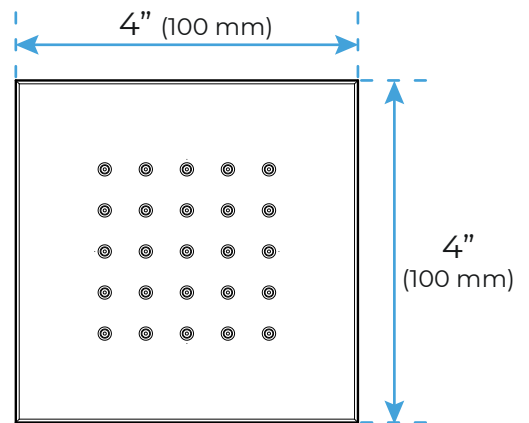

MATTE BLACK THERMOSTATIC RECESSED CEILING MOUNT LED RAINFALL MUSICAL SHOWER SYSTEM WITH JETTED BODY SPRAYS AND HAND SHOWER SPECIFICATIONS

Shower Head

- Shower Head Functions: Rainfall, Bubble, Mist
- Shower Panel /Hose Material: 304 Stainless Steel
- Showerheads Install: Embedded Ceiling Mounted
- Concealed Mixer Install: Wall-Mounted
- Shower Accessories Material: Brass
- LED Light: Need to Connect Power
- Shower Hose Length: 1.5M
- Power: 100V~240V Alternating Current (AC)
- LED Colors: 7 Colors
- Water Flow: 16L/min~28L/min
- Music: Need Bluetooth

All dimensions and specifications are nominal and may vary. Use actual products for accuracy in critical situations.

Shower Mixer

Hand Shower

Flow Rate: 2.0 GPM / 7.6 LPM

Shower Mixer Connections

Body Jet

Thread Interface Size: G 1/2 Inch
 Installation Type: Wall Mounted
 Material: Brass
 Flow Rate: 1.5 GPM / 5.7 LPM (each Bodyspray)