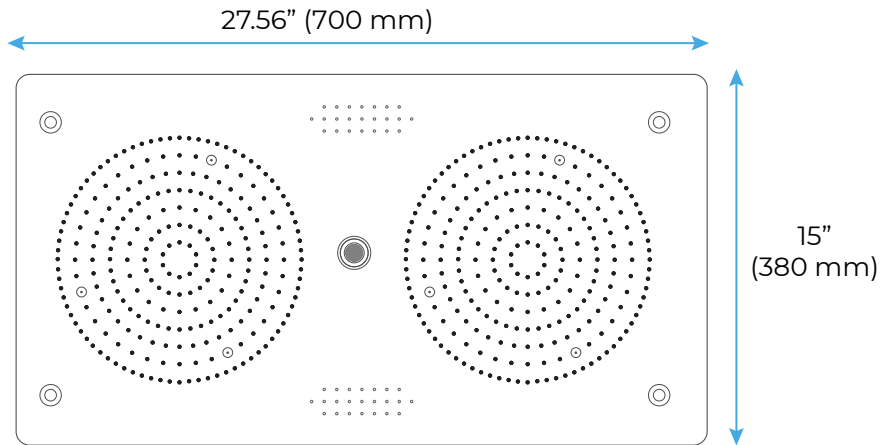

MATTE BLACK THERMOSTATIC RECESSED CEILING MOUNT LED RAINFALL MUSICAL SHOWER SYSTEM WITH JETTED BODY SPRAYS AND HAND SHOWER SPECIFICATIONS

Shower Head

- Shower Head Functions: Rainfall, Bubble, Mist
- Shower Panel /Hose Material: 304 Stainless Steel
- Showerheads Install: Embedded Ceiling Mounted
- Concealed Mixer Install: Wall-Mounted
- Shower Accessories Material: Brass
- LED Light: Need to Connect Power
- Shower Hose Length: 1.5M
- Power: 100V~240V Alternating Current (AC)
- LED Colors: 7 Colors
- Water Flow: 16L/min~28L/min
- Music: Need Bluetooth

Product shown is only for installation display purpose

Touch Panel Control

- Turn On/Off Control
- MANUAL MODE
Total 64 colors
- Auto mode setting
- AUTO MODE
Total 11 Auto mode
- Set the speed of color change, fast/slow

All dimensions and specifications are nominal and may vary. Use actual products for accuracy in critical situations.

Shower Mixer

Hand Shower

Flow Rate: 2.0 GPM / 7.6 LPM

Shower Mixer Connections

Body Jet

Thread Interface Size: G 1/2 Inch
 Installation Type: Wall Mounted
 Material: Brass
 Flow Rate: 1.5 GPM / 5.7 LPM (each Bodyspray)