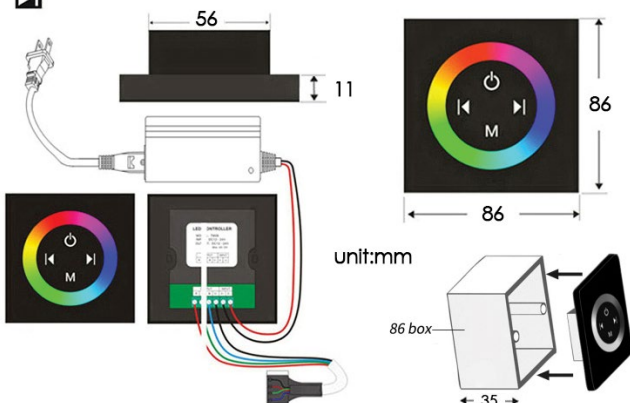

MATTE BLACK THERMOSTATIC RECESSED CEILING MOUNT LED RAINFALL MUSICAL SHOWER SYSTEM WITH JETTED BODY SPRAYS AND HAND SHOWER SPECIFICATIONS

Shower Head

- Shower Head Functions: Rainfall, Bubble, Mist
- Shower Panel /Hose Material: 304 Stainless Steel
- Showerheads Install: Embedded Ceiling Mounted
- Concealed Mixer Install: Wall-Mounted
- Shower Accessories Material: Brass
- LED Light: Need to Connect Power
- Shower Hose Length: 1.5M
- Power: 100V~240V Alternating Current (AC)
- LED Colors: 7 Colors
- Water Flow: 16L/min~28L/min
- Music: Need Bluetooth

Product shown is only for installation display purpose

Touch Panel Control

- Turn On/Off Control
- MANUAL MODE
Total 64 colors
- Auto mode setting
- AUTO MODE
Total 11 Auto mode
- Set the speed of color change, fast/slow

All dimensions and specifications are nominal and may vary. Use actual products for accuracy in critical situations.

Shower Mixer

Hand Shower

Flow Rate: 2.0 GPM / 7.6 LPM

Shower Mixer Connections

Body Jet

Thread Interface Size: G 1/2 Inch
 Installation Type: Wall Mounted
 Material: Brass
 Flow Rate: 1.5 GPM / 5.7 LPM (each Bodyspray)