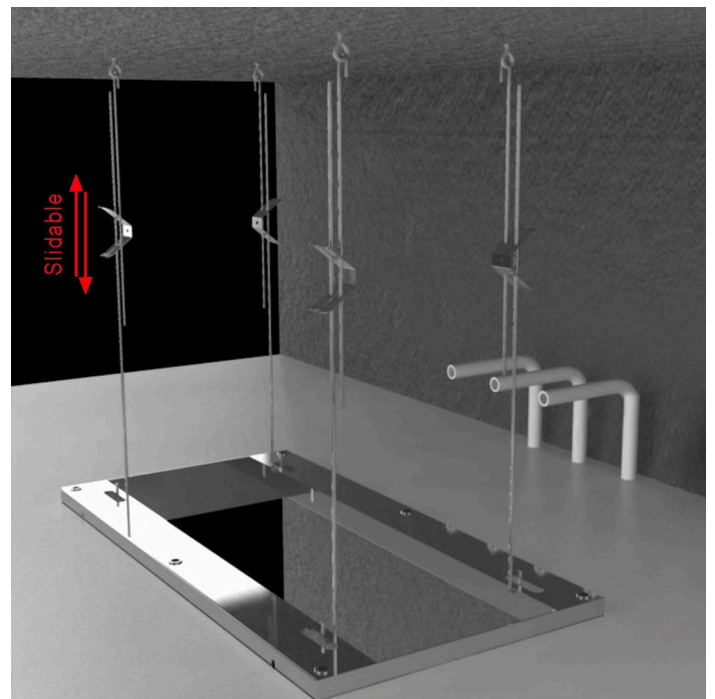

MATTE BLACK THERMOSTATIC RECESSED CEILING MOUNT LED RAINFALL MUSICAL SHOWER SYSTEM WITH JETTED BODY SPRAYS AND HAND SHOWER SPECIFICATIONS

Shower Head

- Shower Head Functions: Rainfall, Bubble, Mist
- Shower Panel /Hose Material: 304 Stainless Steel
- Showerheads Install: Embedded Ceiling Mounted
- Concealed Mixer Install: Wall-Mounted
- Shower Accessories Material: Brass
- LED Light: Need to Connect Power
- Shower Hose Length: 1.5M
- Power: 100V~240V Alternating Current (AC)
- LED Colors: 7 Colors
- Water Flow: 16L/min~28L/min
- Music: Need Bluetooth

Product shown is only for installation display purpose

Touch Panel Control

- Turn On/Off Control
- MANUAL MODE
Total 64 colors
- Auto mode setting
- AUTO MODE
Total 11 Auto mode
- Set the speed of color change, fast/slow

All dimensions and specifications are nominal and may vary. Use actual products for accuracy in critical situations.

Shower Mixer

Hand Shower

Flow Rate: 2.0 GPM / 7.6 LPM

Shower Mixer Connections

Body Jet

Thread Interface Size: G 1/2 Inch
 Installation Type: Wall Mounted
 Material: Brass
 Flow Rate: 1.5 GPM / 5.7 LPM (each Bodyspray)