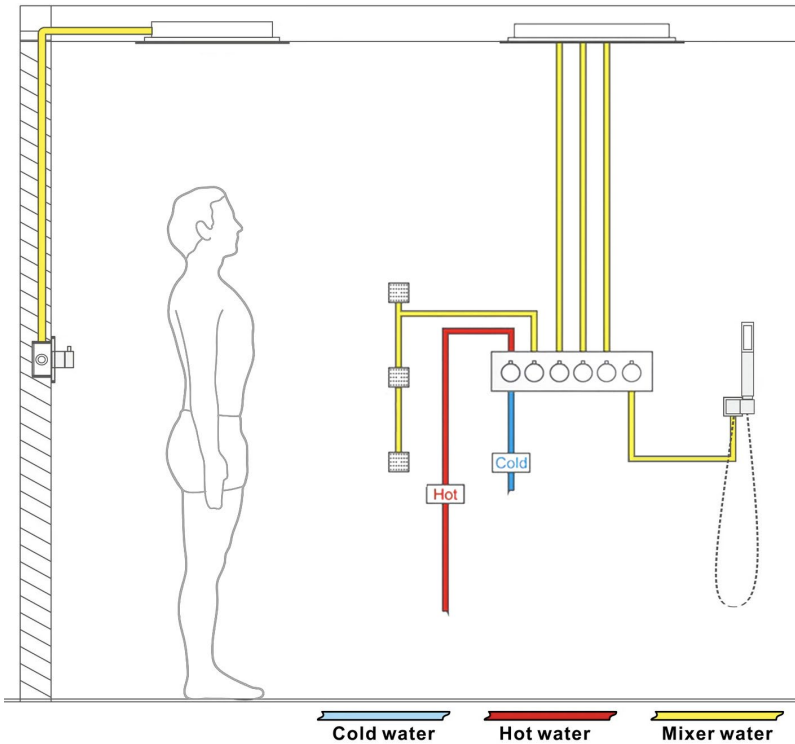

MATTE BLACK THERMOSTATIC RECESSED CEILING MOUNT LED RAINFALL MUSICAL SHOWER SYSTEM WITH JETTED BODY SPRAYS AND HAND SHOWER SPECIFICATIONS

Shower Head

- Shower Head Functions: Rainfall, Bubble, Mist
- Shower Panel /Hose Material: 304 Stainless Steel
- Showerheads Install: Embedded Ceiling Mounted
- Concealed Mixer Install: Wall-Mounted
- Shower Accessories Material: Brass
- LED Light: Need to Connect Power
- Shower Hose Length: 1.5M
- Power: 100V~240V Alternating Current (AC)
- LED Colors: 7 Colors
- Water Flow: 16L/min~28L/min
- Music: Need Bluetooth

Product shown is only for installation display purpose

Touch Panel Control

- Turn On/Off Control
- MANUAL MODE
Total 64 colors
- Auto mode setting
- AUTO MODE
Total 11 Auto mode
- Set the speed of color change, fast/slow

All dimensions and specifications are nominal and may vary. Use actual products for accuracy in critical situations.

Shower Mixer

Hand Shower

Flow Rate: 2.0 GPM / 7.6 LPM

Shower Mixer Connections

Body Jet

Thread Interface Size: G 1/2 Inch
 Installation Type: Wall Mounted
 Material: Brass
 Flow Rate: 1.5 GPM / 5.7 LPM (each Bodyspray)