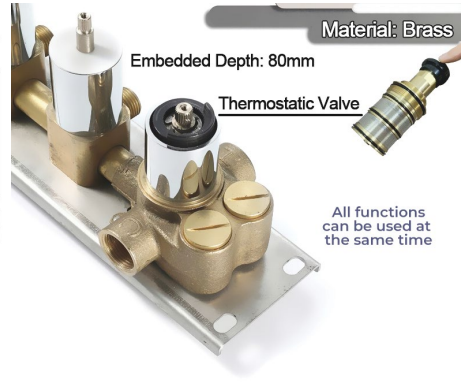

MATTE BLACK THERMOSTATIC RECESSED CEILING MOUNT LED RAINFALL MUSICAL SHOWER SYSTEM WITH JETTED BODY SPRAYS AND HAND SHOWER SPECIFICATIONS

Shower Head

- Shower Head Functions: Rainfall, Bubble, Mist
- Shower Panel /Hose Material: 304 Stainless Steel
- Showerheads Install: Embedded Ceiling Mounted
- Concealed Mixer Install: Wall-Mounted
- Shower Accessories Material: Brass
- LED Light: Need to Connect Power
- Shower Hose Length: 1.5M
- Power: 100V~240V Alternating Current (AC)
- LED Colors: 7 Colors
- Water Flow: 16L/min~28L/min
- Music: Need Bluetooth

Product shown is only for installation display purpose

Touch Panel Control

- Turn On/Off Control
- MANUAL MODE
Total 64 colors
- Auto mode setting
- AUTO MODE
Total 11 Auto mode
- Set the speed of color change, fast/slow

All dimensions and specifications are nominal and may vary. Use actual products for accuracy in critical situations.

Shower Mixer

Hand Shower

Flow Rate: 2.0 GPM / 7.6 LPM

Shower Mixer Connections

Body Jet

Thread Interface Size: G 1/2 Inch
 Installation Type: Wall Mounted
 Material: Brass
 Flow Rate: 1.5 GPM / 5.7 LPM (each Bodyspray)