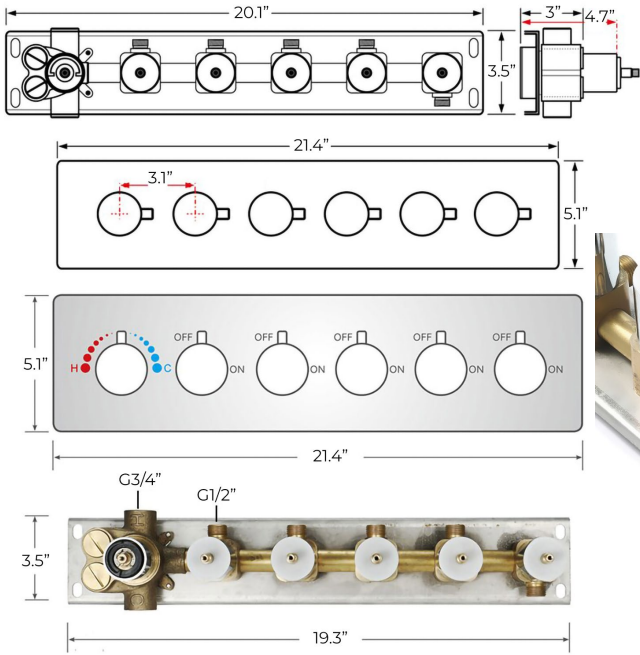

MATTE BLACK THERMOSTATIC RECESSED CEILING MOUNT LED RAINFALL MUSICAL SHOWER SYSTEM WITH JETTED BODY SPRAYS AND HAND SHOWER SPECIFICATIONS

Shower Head

- Shower Head Functions: Rainfall, Bubble, Mist
- Shower Panel /Hose Material: 304 Stainless Steel
- Showerheads Install: Embedded Ceiling Mounted
- Concealed Mixer Install: Wall-Mounted
- Shower Accessories Material: Brass
- LED Light: Need to Connect Power
- Shower Hose Length: 1.5M
- Power: 100V~240V Alternating Current (AC)
- LED Colors: 7 Colors
- Water Flow: 16L/min~28L/min
- Music: Need Bluetooth

Product shown is only for installation display purpose

Touch Panel Control

- Turn On/Off Control
- MANUAL MODE
Total 64 colors
- Auto mode setting
- AUTO MODE
Total 11 Auto mode
- Set the speed of color change, fast/slow

All dimensions and specifications are nominal and may vary. Use actual products for accuracy in critical situations.

Shower Mixer

Hand Shower

Flow Rate: 2.0 GPM / 7.6 LPM

Shower Mixer Connections

Body Jet

Thread Interface Size: G 1/2 Inch
 Installation Type: Wall Mounted
 Material: Brass
 Flow Rate: 1.5 GPM / 5.7 LPM (each Bodyspray)