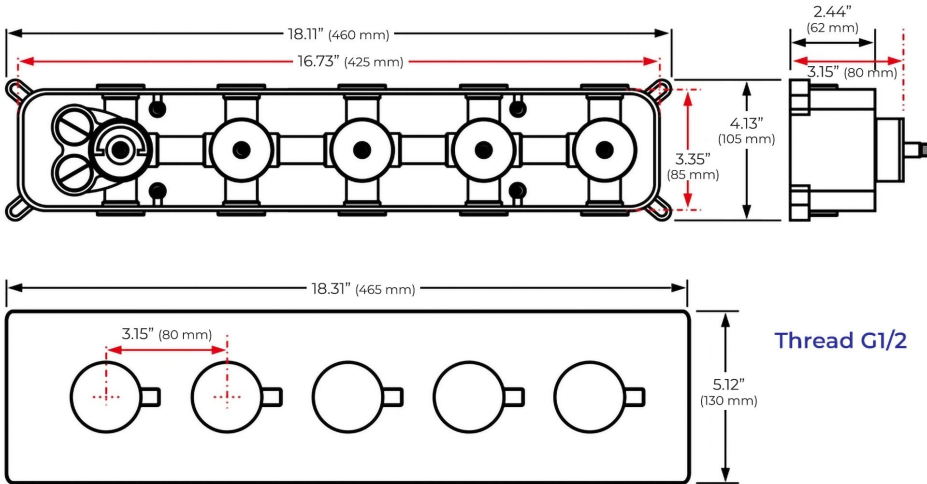

CHROME POLISHED LED MUSICAL THERMOSTATIC RECESSED CEILING MOUNT RAINFALL SHOWER SYSTEM WITH HAND SHOWER SPECIFICATIONS

Shower Head

- Shower Head Functions: Rainfall, Bubble, Mist
- Shower Panel /Hose Material: 304 Stainless Steel
- Showerheads Install: Embedded Ceiling Mounted
- Concealed Mixer Install: Wall-Mounted
- Shower Accessories Material: Brass
- LED Light: Need to Connect Power
- Shower Hose Length: 1.5M
- Power: 100V~240V Alternating Current (AC)
- LED Colors: 7 Colors
- Water Flow: 16L/min~28L/min
- Music: Need Bluetooth

All dimensions and specifications are nominal and may vary. Use actual products for accuracy in critical situations.

Shower Mixer

All Function can be used at the same time.

Hand Shower

Flow Rate: 2.0 GPM / 7.6 LPM