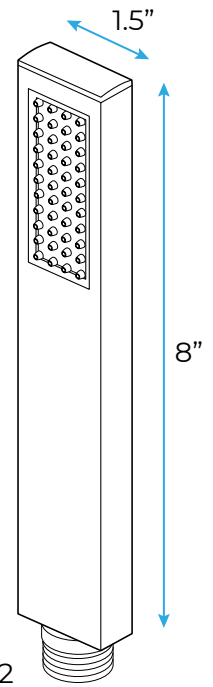

CHROME POLISHED LED MUSICAL THERMOSTATIC RECESSED CEILING MOUNT RAINFALL SHOWER SYSTEM WITH HAND SHOWER SPECIFICATIONS

Shower Head

- Shower Head Functions: Rainfall, Bubble, Mist
- Shower Panel /Hose Material: 304 Stainless Steel
- Showerheads Install: Embedded Ceiling Mounted
- Concealed Mixer Install: Wall-Mounted
- Shower Accessories Material: Brass
- LED Light: Need to Connect Power
- Shower Hose Length: 1.5M
- Power: 100V~240V Alternating Current (AC)
- LED Colors: 7 Colors
- Water Flow: 16L/min~28L/min
- Music: Need Bluetooth

All dimensions and specifications are nominal and may vary. Use actual products for accuracy in critical situations.

Shower Mixer

All Function can be used at the same time.

Hand Shower

Flow Rate: 2.0 GPM / 7.6 LPM