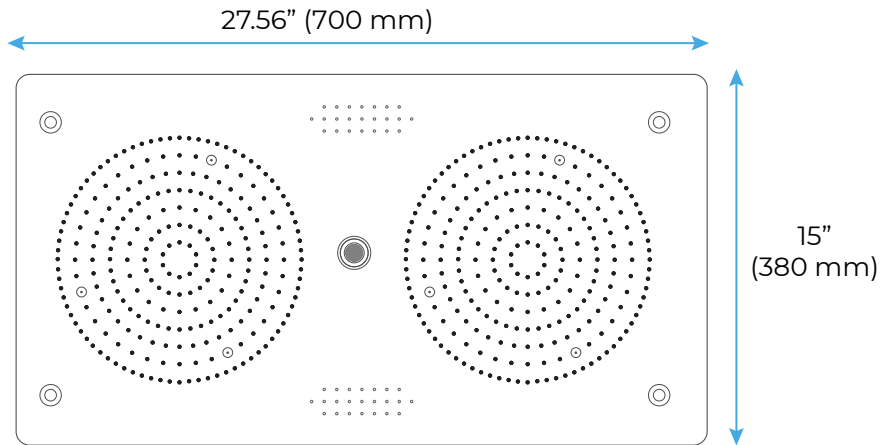

CHROME POLISHED LED MUSICAL THERMOSTATIC RECESSED CEILING MOUNT RAINFALL SHOWER SYSTEM WITH HAND SHOWER SPECIFICATIONS

Shower Head

- Shower Head Functions: Rainfall, Bubble, Mist
- Shower Panel /Hose Material: 304 Stainless Steel
- Showerheads Install: Embedded Ceiling Mounted
- Concealed Mixer Install: Wall-Mounted
- Shower Accessories Material: Brass
- LED Light: Need to Connect Power
- Shower Hose Length: 1.5M
- Power: 100V~240V Alternating Current (AC)
- LED Colors: 7 Colors
- Water Flow: 16L/min~28L/min
- Music: Need Bluetooth

Product shown is only for installation display purpose

Touch Panel Control

- Turn On/Off Control
- MANUAL MODE**
Total 64 colors
- Auto mode setting
- AUTO MODE**
Total 11 Auto mode
- Set the speed of color change, fast/slow

All dimensions and specifications are nominal and may vary. Use actual products for accuracy in critical situations.

Shower Mixer

All Function can be used at the same time.

Hand Shower

Flow Rate: 2.0 GPM / 7.6 LPM