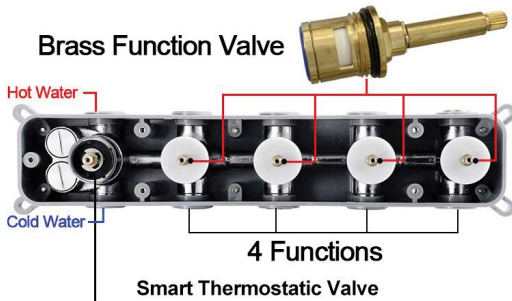

CHROME POLISHED LED MUSICAL THERMOSTATIC RECESSED CEILING MOUNT RAINFALL SHOWER SYSTEM WITH HAND SHOWER SPECIFICATIONS

Shower Head

- Shower Head Functions: Rainfall, Bubble, Mist
- Shower Panel /Hose Material: 304 Stainless Steel
- Showerheads Install: Embedded Ceiling Mounted
- Concealed Mixer Install: Wall-Mounted
- Shower Accessories Material: Brass
- LED Light: Need to Connect Power
- Shower Hose Length: 1.5M
- Power: 100V~240V Alternating Current (AC)
- LED Colors: 7 Colors
- Water Flow: 16L/min~28L/min
- Music: Need Bluetooth

Product shown is only for installation display purpose

Touch Panel Control

- Turn On/Off Control
- MANUAL MODE**
Total 64 colors
- Auto mode setting
- AUTO MODE**
Total 11 Auto mode
- Set the speed of color change, fast/slow

All dimensions and specifications are nominal and may vary. Use actual products for accuracy in critical situations.

Shower Mixer

All Function can be used at the same time.

Hand Shower

Flow Rate: 2.0 GPM / 7.6 LPM