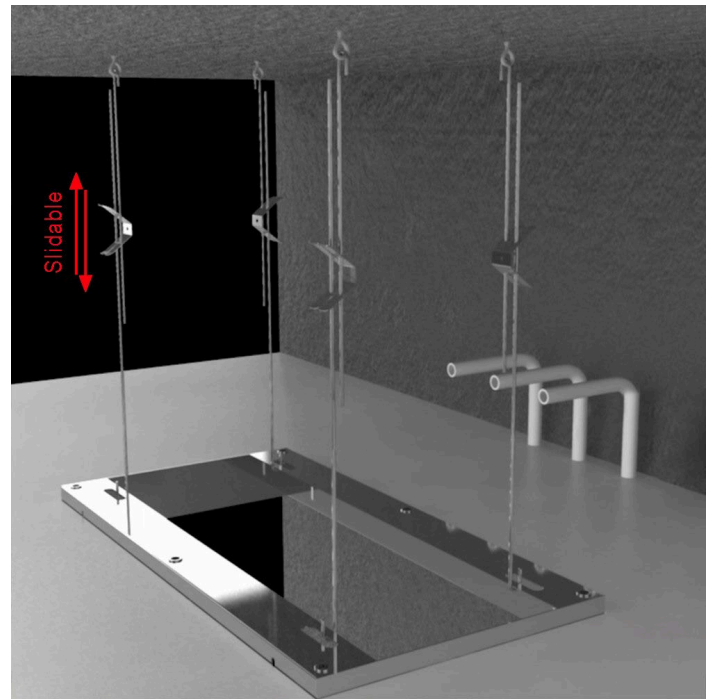

CHROME POLISHED LED MUSICAL THERMOSTATIC RECESSED CEILING MOUNT RAINFALL SHOWER SYSTEM WITH HAND SHOWER SPECIFICATIONS

Shower Head

- Shower Head Functions: Rainfall, Bubble, Mist
- Shower Panel /Hose Material: 304 Stainless Steel
- Showerheads Install: Embedded Ceiling Mounted
- Concealed Mixer Install: Wall-Mounted
- Shower Accessories Material: Brass
- LED Light: Need to Connect Power
- Shower Hose Length: 1.5M
- Power: 100V~240V Alternating Current (AC)
- LED Colors: 7 Colors
- Water Flow: 16L/min~28L/min
- Music: Need Bluetooth

Product shown is only for installation display purpose

Touch Panel Control

- Turn On/Off Control
- MANUAL MODE**
Total 64 colors
- Auto mode setting
- AUTO MODE**
Total 11 Auto mode
- Set the speed of color change, fast/slow

All dimensions and specifications are nominal and may vary. Use actual products for accuracy in critical situations.

Shower Mixer

All Function can be used at the same time.

Hand Shower

Flow Rate: 2.0 GPM / 7.6 LPM

Shower Mixer Connections