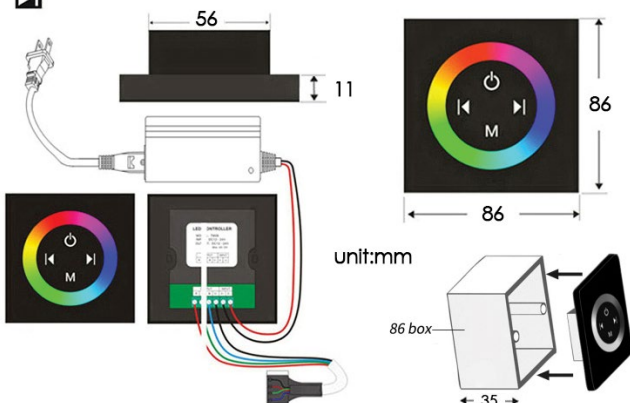

CHROME POLISHED LED MUSICAL THERMOSTATIC RECESSED CEILING MOUNT RAINFALL SHOWER SYSTEM WITH HAND SHOWER SPECIFICATIONS

Shower Head

- Shower Head Functions: Rainfall, Bubble, Mist
- Shower Panel /Hose Material: 304 Stainless Steel
- Showerheads Install: Embedded Ceiling Mounted
- Concealed Mixer Install: Wall-Mounted
- Shower Accessories Material: Brass
- LED Light: Need to Connect Power
- Shower Hose Length: 1.5M
- Power: 100V~240V Alternating Current (AC)
- LED Colors: 7 Colors
- Water Flow: 16L/min~28L/min
- Music: Need Bluetooth

Product shown is only for installation display purpose

Touch Panel Control

- Turn On/Off Control
- MANUAL MODE**
Total 64 colors
- Auto mode setting
- AUTO MODE**
Total 11 Auto mode
- Set the speed of color change, fast/slow

All dimensions and specifications are nominal and may vary. Use actual products for accuracy in critical situations.

Shower Mixer

All Function can be used at the same time.

Hand Shower

Flow Rate: 2.0 GPM / 7.6 LPM