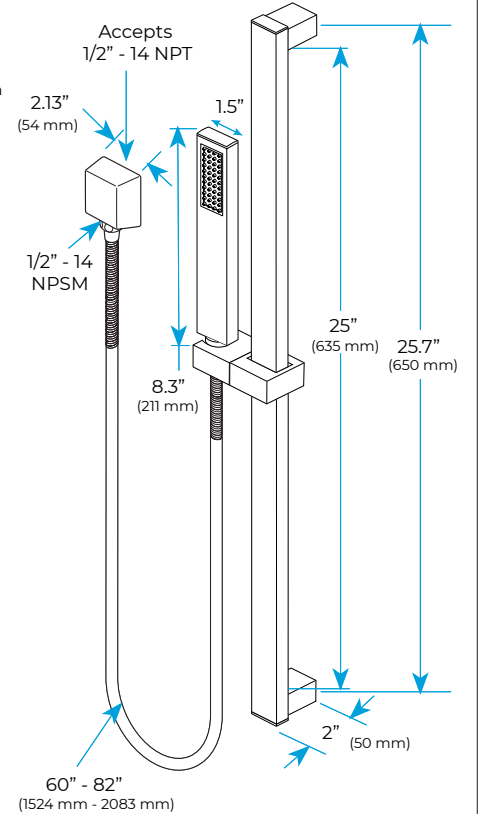

20*40 INCH LED RAINFALL SHOWER SYSTEM WITH HANDHELD SHOWER AND 3 JETTED BODY SPRAYS SPECIFICATIONS

Shower Head

Hand Shower

Mixer Connections

Flow Rate: 2.0 GPM / 7.6 LPM

Body Jets

- FEATURES**
- Material: Brass
 - Base Plate Height: 5-1/8"
 - Base Plate Width: 5-1/8"
 - Jet Surface Area: 3-1/8"
 - Surface Depth: 1/4"
 - Adjustment Angle: 5°
 - Male NPT Connection: 1/2"
 - Maximum Flow Rate: 2.5 GPM (9.5L/min) max @ 80 psi

All dimensions and specifications are nominal and may vary. Use actual products for accuracy in critical situations.