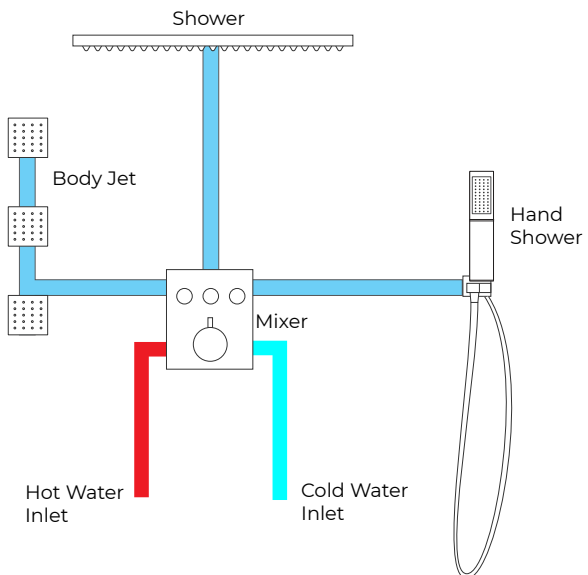

20*40 INCH LED RAINFALL SHOWER SYSTEM WITH HANDHELD SHOWER AND 3 JETTED BODY SPRAYS SPECIFICATIONS

Shower Head

Hand Shower

Mixer Connections

Flow Rate: 2.0 GPM / 7.6 LPM

Body Jets

- FEATURES**
- Material: Brass
 - Base Plate Height: 5-1/8"
 - Base Plate Width: 5-1/8"
 - Jet Surface Area: 3-1/8"
 - Surface Depth: 1/4"
 - Adjustment Angle: 5°
 - Male NPT Connection: 1/2"
 - Maximum Flow Rate: 2.5 GPM (9.5L/min) max @ 80 psi

All dimensions and specifications are nominal and may vary. Use actual products for accuracy in critical situations.