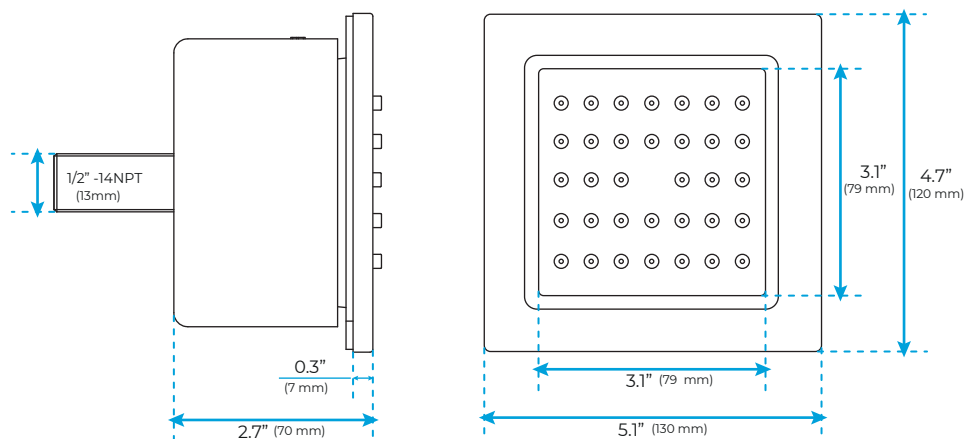

20*40 INCH LED RAINFALL SHOWER SYSTEM WITH HANDHELD SHOWER AND 3 JETTED BODY SPRAYS SPECIFICATIONS

Shower Head

Hand Shower

Mixer Connections

Flow Rate: 2.0 GPM / 7.6 LPM

Body Jets

- FEATURES**
- Material: Brass
 - Base Plate Height: 5-1/8"
 - Base Plate Width: 5-1/8"
 - Jet Surface Area: 3-1/8"
 - Surface Depth: 1/4"
 - Adjustment Angle: 5°
 - Male NPT Connection: 1/2"
 - Maximum Flow Rate: 2.5 GPM (9.5L/min) max @ 80 psi

All dimensions and specifications are nominal and may vary. Use actual products for accuracy in critical situations.