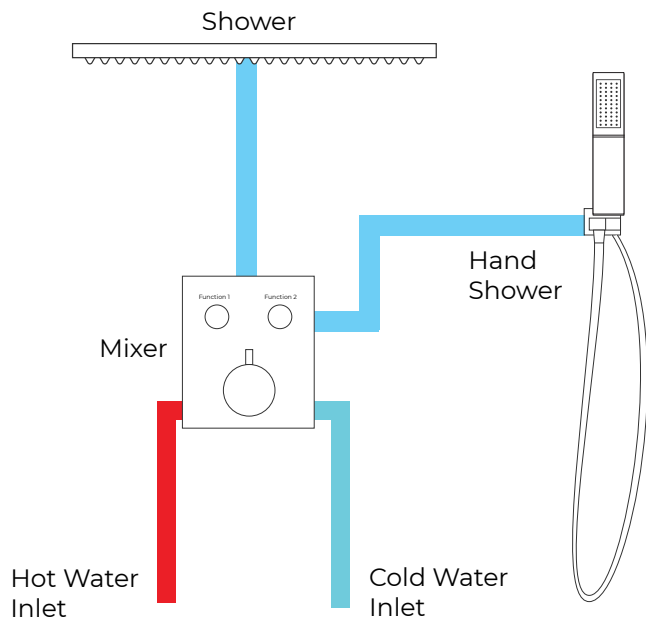

MATTE BLACK CEILING MOUNT ROUND SHOWER HEAD WITH 2-WAY CONCEALED THERMOSTATIC MIXER SHOWER SET WITH ROUND HANDHELD SHOWER SPECIFICATIONS

Shower Head

1/2" NPT inlets
Easy clean nozzles
Flow Rate: 9.5L/min 2.5 GPM

Available in multiple sizes

Mixer Connections

Hand Shower

All dimensions and specifications are nominal and may vary. Use actual products for accuracy in critical situations.