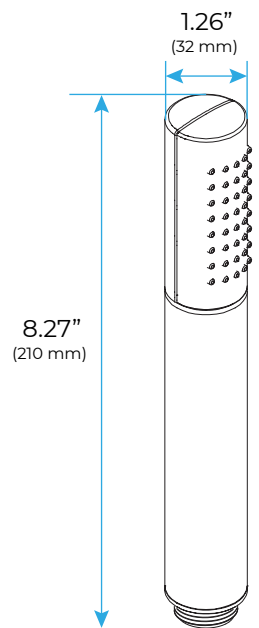

MATTE BLACK CEILING MOUNT ROUND SHOWER HEAD WITH 2-WAY CONCEALED THERMOSTATIC MIXER SHOWER SET WITH ROUND HANDHELD SHOWER SPECIFICATIONS

Shower Head

1/2" NPT inlets
Easy clean nozzles
Flow Rate: 9.5L/min 2.5 GPM

Available in multiple sizes

Mixer Connections

Hand Shower

All dimensions and specifications are nominal and may vary. Use actual products for accuracy in critical situations.