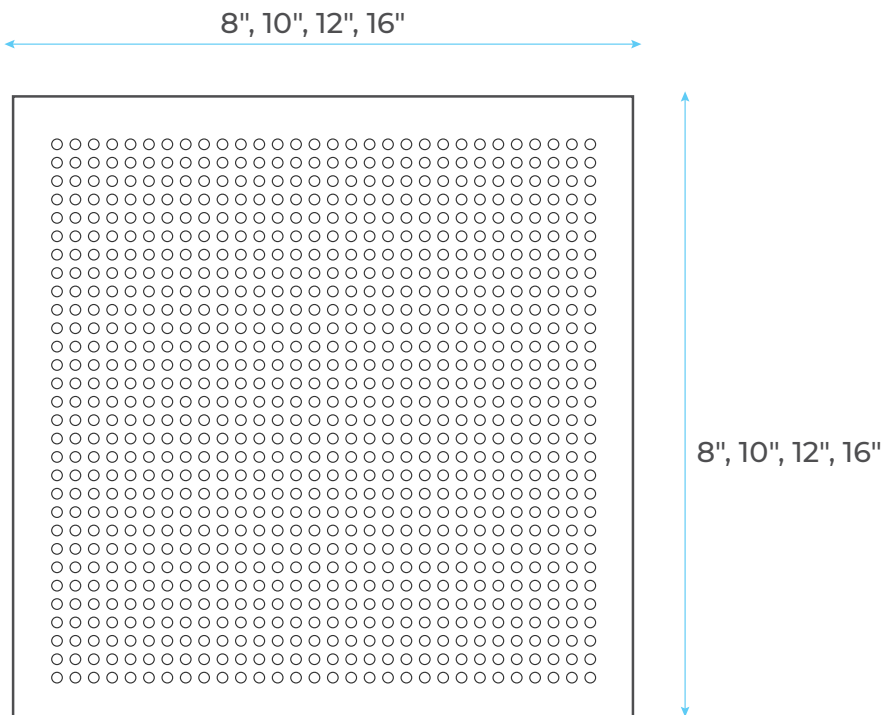

FONTANA RAINSHOWER THERMOSTATIC BRUSHED NICKEL SHOWER SYSTEM WITH HAND SHOWER SPECS

Specifications

- Type: Shower Set
- Finish: Brushed Nickel
- Shower Head Type: Fixed Rotated Type
- Shower Head Size: Available 8", 10", 12"& 16"
- Finish: Brushed Nickel
- Shower Head Material: Brass
- Handheld Shower Head Material: Brass
- Shower Holder: Brass

Shower Head Size:

Flow Rate
2.5 GPM / 7.6 LPM (rain Shower);

Mixer Connection :

Hand Shower Size:

The minimum required water pressure is 0.05 MPa (0.5 bar).
Flow rate 2.5 GPM (9.5 LPM).