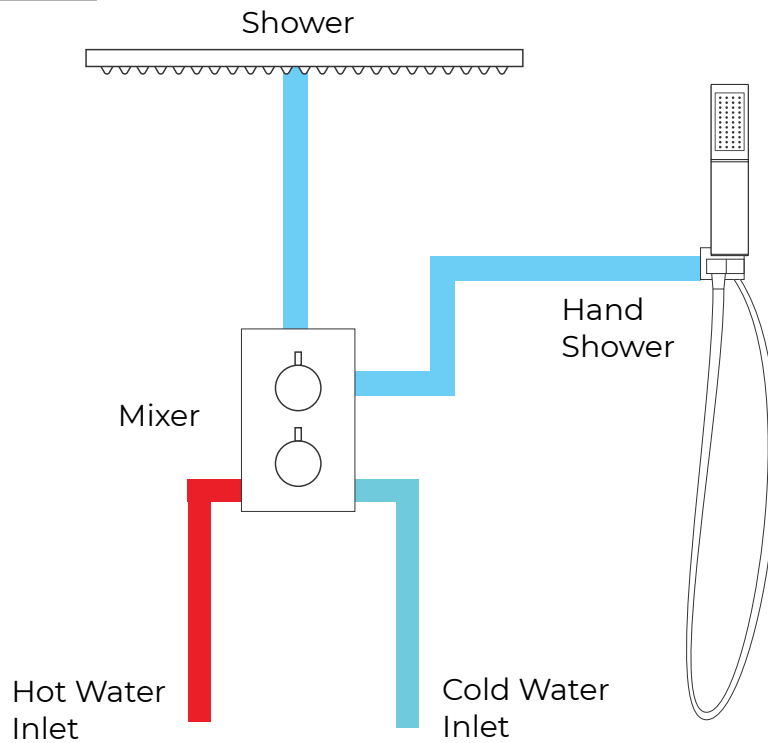

FONTANA RAINSHOWER THERMOSTATIC BRUSHED NICKEL SHOWER SYSTEM WITH HAND SHOWER SPECS

Specifications

- Type: Shower Set
- Finish: Brushed Nickel
- Shower Head Type: Fixed Rotated Type
- Shower Head Size: Available 8", 10", 12"& 16"
- Finish: Brushed Nickel
- Shower Head Material: Brass
- Handheld Shower Head Material: Brass
- Shower Holder: Brass

Shower Head Size:

Flow Rate
2.5 GPM / 7.6 LPM (rain Shower);

Mixer Connection :

Hand Shower Size:

The minimum required water pressure is 0.05 MPa (0.5 bar).
Flow rate 2.5 GPM (9.5 LPM).