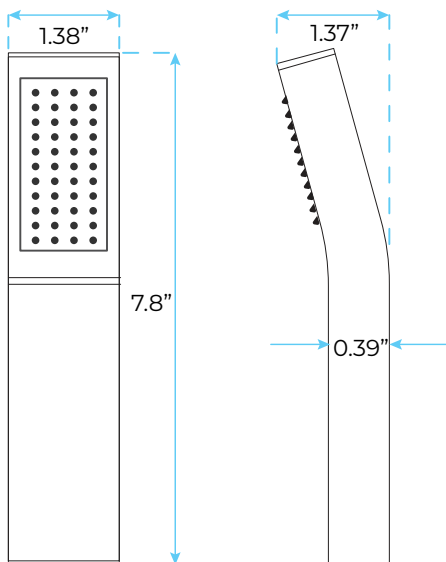

FONTANA RAINSHOWER THERMOSTATIC BRUSHED NICKEL SHOWER SYSTEM WITH HAND SHOWER SPECS

Specifications

- Type: Shower Set
- Finish: Brushed Nickel
- Shower Head Type: Fixed Rotated Type
- Shower Head Size: Available 8", 10", 12"& 16"
- Finish: Brushed Nickel
- Shower Head Material: Brass
- Handheld Shower Head Material: Brass
- Shower Holder: Brass

Shower Head Size:

Flow Rate
2.5 GPM / 7.6 LPM (rain Shower);

Mixer Connection :

Hand Shower Size:

The minimum required water pressure is 0.05 MPa (0.5 bar).
Flow rate 2.5 GPM (9.5 LPM).