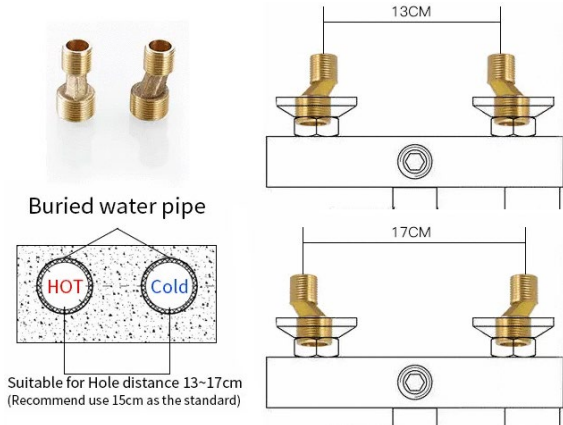

## ANTIQUÉ BRASS RAINFALL EXPOSED WALL MOUNT SHOWER SET SPECIFICATIONS

Installation Type: Wall Mount

Shower Head Size: Adjustable Distance Between 5 inch - 6.6 inch (13cm-17cm)

Maximum Flow Rate: 1.4 gpm. 5.29L/min

Function: 2 Functions, Overhead Rainfall Shower, Handheld Spray

Size: 8 inch shower head, 150cm (59 inch) shower hose. The shower height (slide bar can be adjusted between 100 cm-140 cm (39.4"-55")

Installation: Wall mounted 2 holes installation, hole center distance: 150mm

Product shown is only for installation display purpose

All dimensions and specifications are nominal and may vary. Use actual products for accuracy in critical situations.