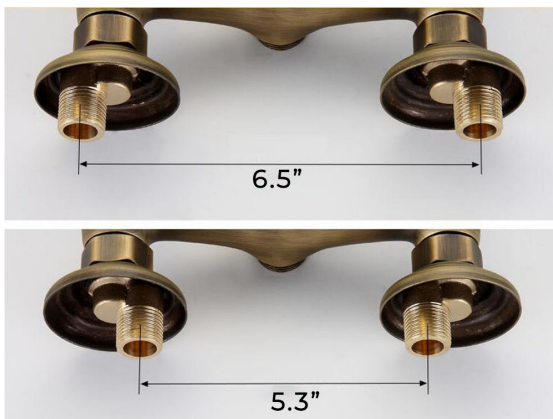

## ANTIQUÉ BRASS RAINFALL EXPOSED WALL MOUNT SHOWER SET SPECIFICATIONS

Installation Type: Wall Mount

Shower Head Size: Adjustable Distance Between 5 inch - 6.6 inch (13cm-17cm)

Maximum Flow Rate: 1.4 gpm. 5.29L/min

Function: 2 Functions, Overhead Rainfall Shower, Handheld Spray

Size: 8 inch shower head, 150cm (59 inch) shower hose. The shower height (slide bar can be adjusted between 100 cm-140 cm (39.4"-55")

Installation: Wall mounted 2 holes installation, hole center distance: 150mm

Product shown is only for installation display purpose

All dimensions and specifications are nominal and may vary. Use actual products for accuracy in critical situations.