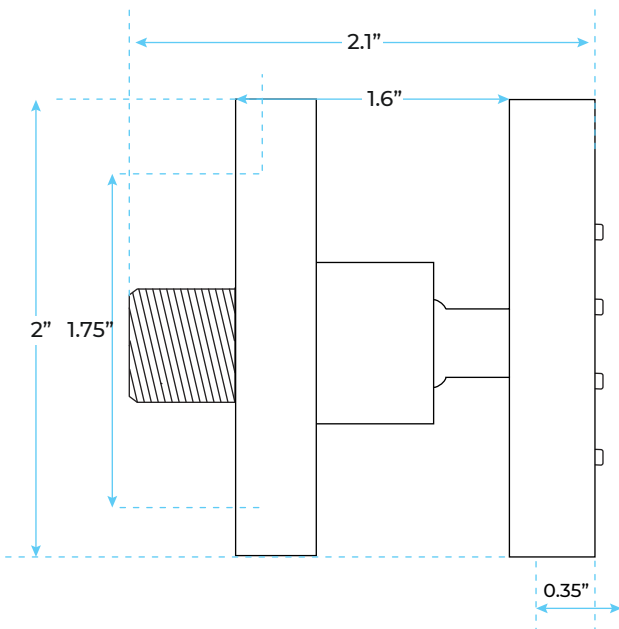

## Specifications

- Brass Valve water pressure balance control
- Standard plumbing connection-Shower panel unit is pre-plumbed
- All functions work independently to ensure the proper water pressure
- Ceramic Disc Technology
- ½" NPT Inlets and outlets compatible with standard US plumbing connections
- Pre-set maximum temperature 104°f
- The recommended pressure for best performance 2 to 75 psi
- The flow rate is 2.5 GPM

## Shower Head Size:

**Hand Shower Size:**

A: 8"  
B: 1.5"

The minimum required water pressure is 0.05 MPa (0.5 bar).  
Flow rate 2.5 GPM (9.5 LPM).

**Body Jets Size:**

Mixer Connection :