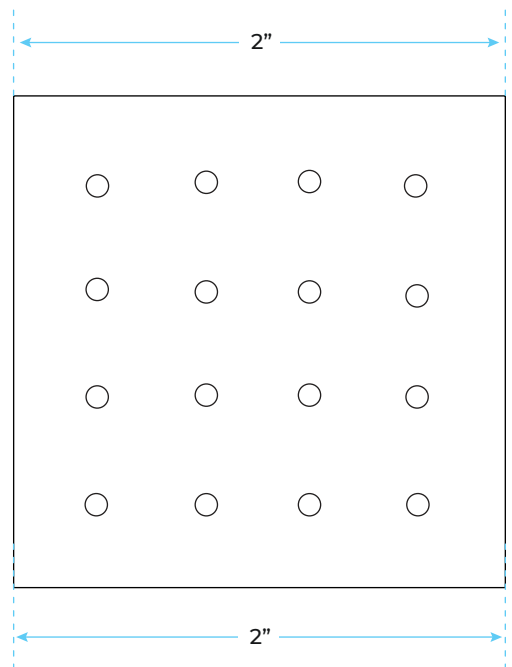

## Specifications

- Brass Valve water pressure balance control
- Standard plumbing connection-Shower panel unit is pre-plumbed
- All functions work independently to ensure the proper water pressure
- Ceramic Disc Technology
- ½" NPT Inlets and outlets compatible with standard US plumbing connections
- Pre-set maximum temperature 104°f
- The recommended pressure for best performance 2 to 75 psi
- The flow rate is 2.5 GPM

## Shower Head Size:

**Hand Shower Size:**

A: 8"  
B: 1.5"

The minimum required water pressure is 0.05 MPa (0.5 bar).  
Flow rate 2.5 GPM (9.5 LPM).

**Body Jets Size:**

Mixer Connection :