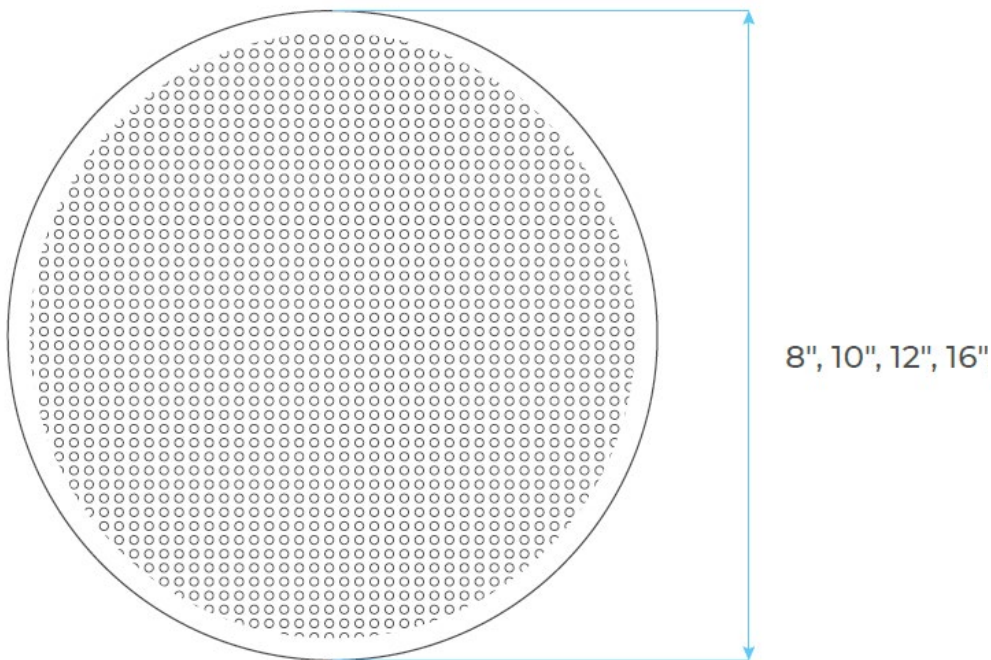

# BATHSELECT LIGHT OIL RUBBED BRONZE RAINFALL SHOWER SET WITH HANDHELD SHOWER SPECS

## Specifications

- Brass Valve water pressure balance control
- Standard plumbing connection-Shower panel unit is pre-plumbed
- All functions work independently to ensure the proper water pressure
- Ceramic Disc Technology
- ½" NPT Inlets and outlets compatible with standard US plumbing connections
- Pre-set maximum temperature 104°f
- The recommended pressure for best performance 2 to 75 psi
- The flow rate is 2.5 GPM

## Shower Head Size:

**Hand Shower Size:**

A: 8"  
B: 1.5"

The minimum required water pressure is 0.05 MPa (0.5 bar).  
Flow rate 2.5 GPM (9.5 LPM).

**Body Jets Size:**

Mixer Connection :