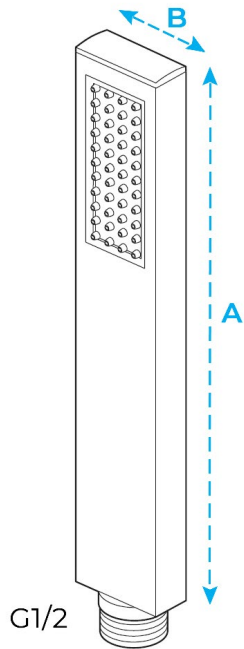

## Specifications

- Brass Valve water pressure balance control
- Standard plumbing connection-Shower panel unit is pre-plumbed
- All functions work independently to ensure the proper water pressure
- Ceramic Disc Technology
- ½" NPT Inlets and outlets compatible with standard US plumbing connections
- Pre-set maximum temperature 104°f
- The recommended pressure for best performance 2 to 75 psi
- The flow rate is 2.5 GPM

## Shower Head Size:

**Hand Shower Size:**

A: 8"  
B: 1.5"

The minimum required water pressure is 0.05 MPa (0.5 bar).  
Flow rate 2.5 GPM (9.5 LPM).

**Body Jets Size:**

Mixer Connection :