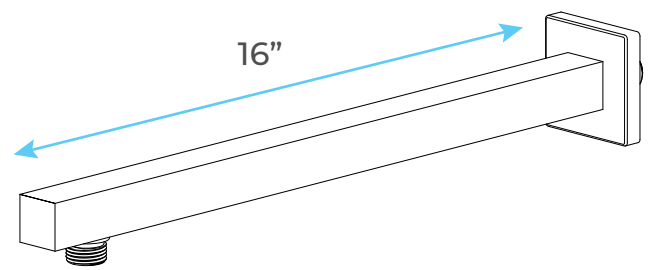

LIGHT OIL RUBBED BRONZE SQUARE RAINFALL SHOWER SET WITH HANDHELD SHOWER SPECS

Specifications

- Brass Valve water pressure balance control
- Standard plumbing connection-Shower panel unit is pre-plumbed
- All functions work independently to ensure the proper water pressure
- Ceramic Disc Technology
- ½" NPT Inlets and outlets compatible with standard US plumbing connections
- Pre-set maximum temperature 104°F
- The recommended pressure for best performance 2 to 75 psi
- The flow rate is 2.5 GPM

Shower Head Size:

Flow Rate
2.5 GPM / 9.5 LPM (rain Shower);

Hand Shower Size:

Body Jet Size :

Mixer Connection :