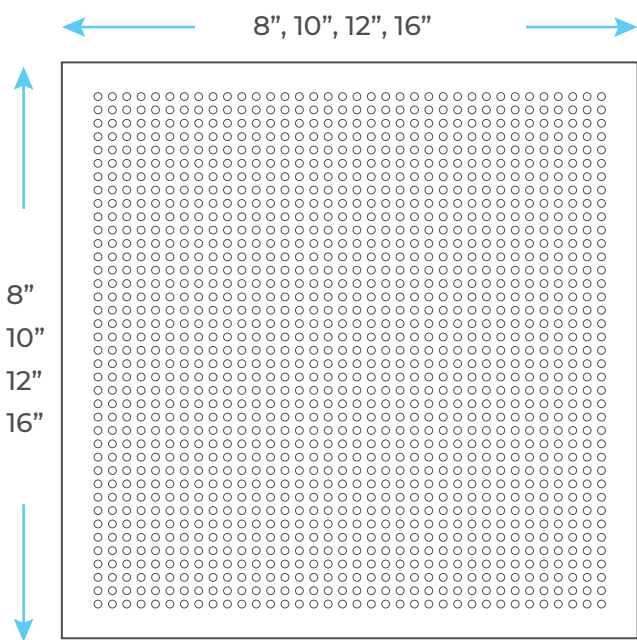

LIGHT OIL RUBBED BRONZE SQUARE RAINFALL SHOWER SET WITH HANDHELD SHOWER SPECS

Specifications

- Brass Valve water pressure balance control
- Standard plumbing connection-Shower panel unit is pre-plumbed
- All functions work independently to ensure the proper water pressure
- Ceramic Disc Technology
- ½" NPT Inlets and outlets compatible with standard US plumbing connections
- Pre-set maximum temperature 104°F
- The recommended pressure for best performance 2 to 75 psi
- The flow rate is 2.5 GPM

Shower Head Size:

Flow Rate
2.5 GPM / 9.5 LPM (rain Shower);

Hand Shower Size:

Body Jet Size :

Mixer Connection :