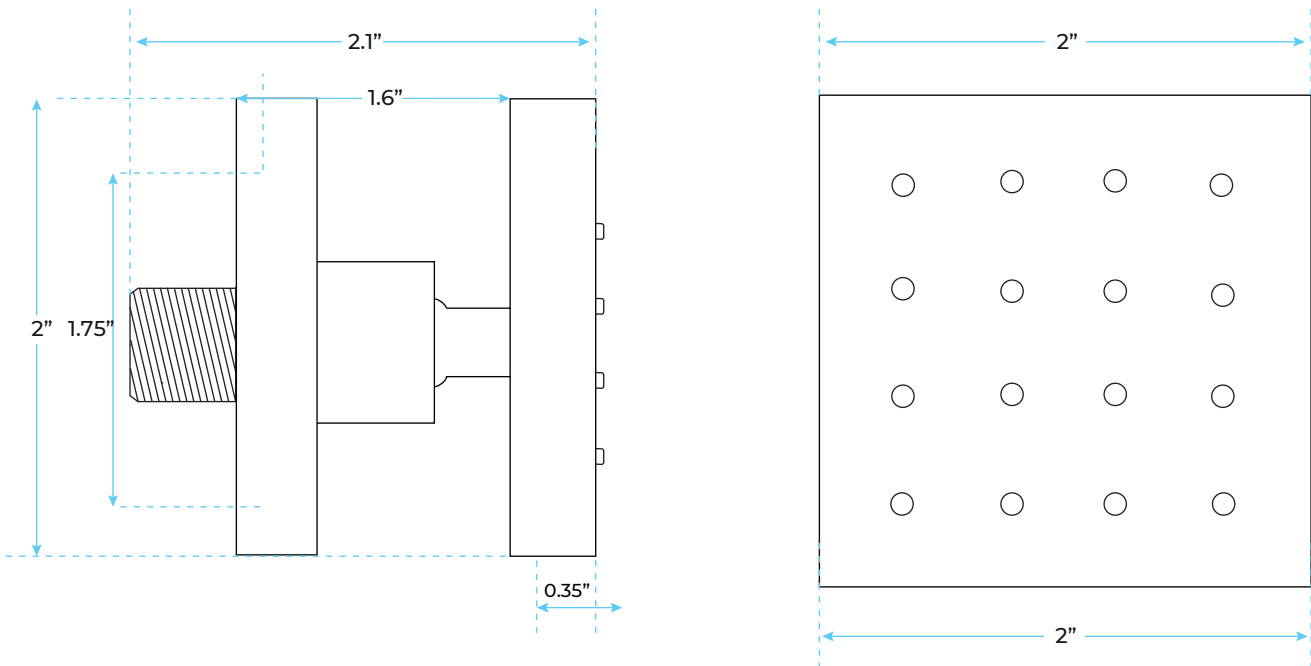

LIGHT OIL RUBBED BRONZE SQUARE RAINFALL SHOWER SET WITH HANDHELD SHOWER SPECS

Specifications

- Brass Valve water pressure balance control
- Standard plumbing connection-Shower panel unit is pre-plumbed
- All functions work independently to ensure the proper water pressure
- Ceramic Disc Technology
- ½" NPT Inlets and outlets compatible with standard US plumbing connections
- Pre-set maximum temperature 104°F
- The recommended pressure for best performance 2 to 75 psi
- The flow rate is 2.5 GPM

Shower Head Size:

Flow Rate
2.5 GPM / 9.5 LPM (rain Shower);

Hand Shower Size:

Body Jet Size :

Mixer Connection :