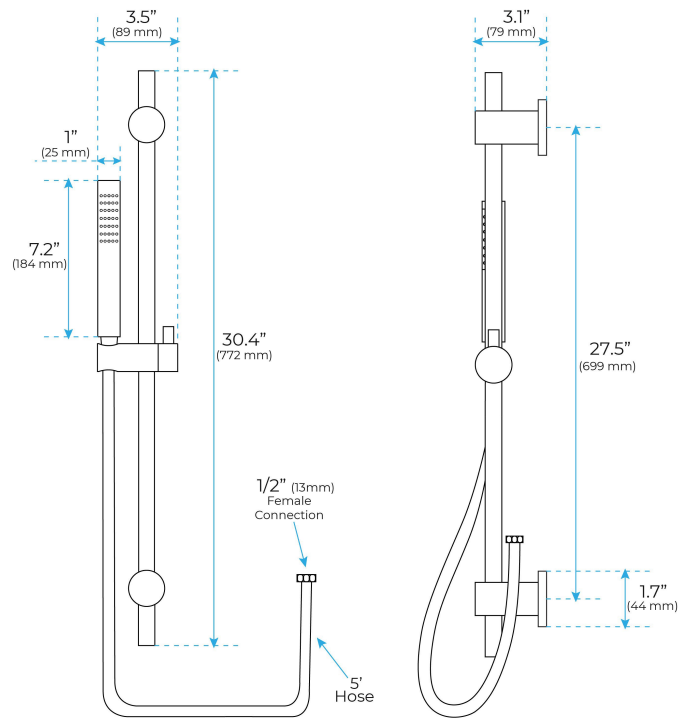

LIGHT OIL RUBBED BRONZE SQUARE RAINFALL SHOWER SET WITH HANDHELD SHOWER SPECS

Specifications

- Brass Valve water pressure balance control
- Standard plumbing connection-Shower panel unit is pre-plumbed
- All functions work independently to ensure the proper water pressure
- Ceramic Disc Technology
- ½" NPT Inlets and outlets compatible with standard US plumbing connections
- Pre-set maximum temperature 104°F
- The recommended pressure for best performance 2 to 75 psi
- The flow rate is 2.5 GPM

Shower Head Size:

Flow Rate
2.5 GPM / 9.5 LPM (rain Shower);

Hand Shower Size:

Body Jet Size :

Mixer Connection :