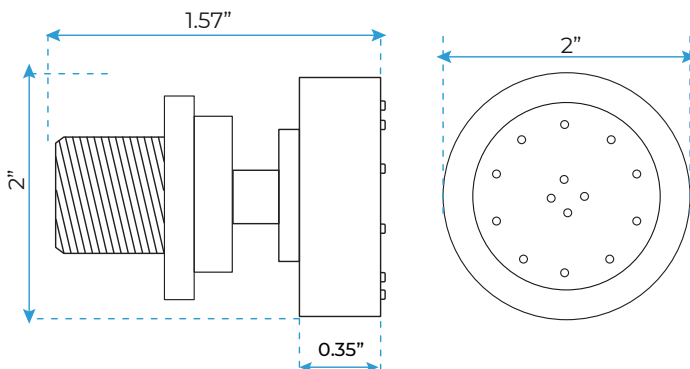

## Shower Head

1/2" NPT inlets  
Easy clean nozzles  
Flow Rate: 9.5L/min 2.5 GPM

## Hand Shower

Flow Rate: 2.0 GPM / 7.6 LPM

G1/2

## Mixer Connections

Available in multiple sizes

## Body Jets

Thread Interface Size: G1/2 Inch  
Function: Rainfall  
Type: Fixed Rotatable Type  
Installation Type: Wall Mounted  
Size: 50\* 50 mm (2 inch)  
Material: Brass  
Feature: Can rotate 360 degrees  
Flow Rate: 1.5 GPM / 5.7 LPM (each Bodyspray)