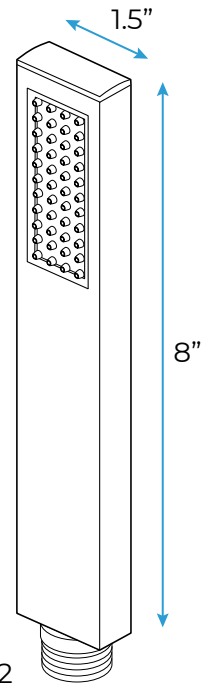

# BRUSHED NICKEL SHOWER WITH ADJUSTABLE BODY JETS AND MIXER-WALL MOUNT STYLE SPECIFICATIONS

## Shower Head

1/2" NPT inlets  
Easy clean nozzles  
Flow Rate: 9.5L/min 2.5 GPM

## Hand Shower

Flow Rate: 2.0 GPM / 7.6 LPM

G1/2

## Body Jets

Thread Interface Size: G1/2 Inch  
Function: Rainfall  
Type: Fixed Rotatable Type  
Installation Type: Wall Mounted  
Size: 50\* 50 mm (2 inch)  
Material: Brass  
Feature: Can rotate 360 degrees  
Flow Rate: 1.5 GPM / 5.7 LPM (each Bodyspray)