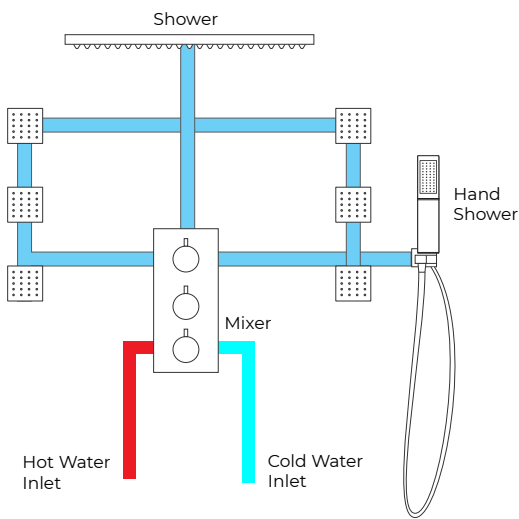

Mixer Connections

Available in multiple sizes

Body Jets