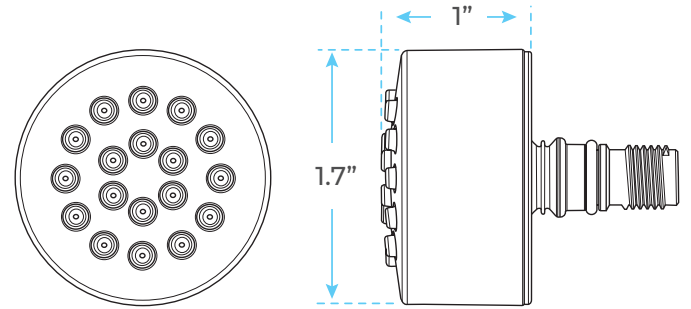

BATHSELECT SQUARE WALL SHOWER WITH JET SPRAY AND HANDSHOWER - SLIDE BAR AND VALVE INCLUDED SPECS

Specifications

- Finish: Brushed Nickel
- Style: Contemporary Rain Shower head
- Hand shower: Included Slide Bar
- Mount Method: Wall Mount & Ceiling mount
- Shower head Material: Stainless Steel

Shower Head Size:

8", 10", 12", 16"

8"
10"
12"
16"

Flow Rate

2.5 GPM / 9.5 LPM (rain Shower);

The LED light will change its color by detecting water temperature:

0-30°C (32-86°F): Blue LED

30-40°C (86-104°F): Green LED

40-50°C (104-122°F): Red LED

50-100°C (122-212°F): Flashing Red LED

Note: The LED lights are powered by water flow, and will be activated once the water is turned on.

Mixer Connection:

Body Jets Size:

- Spray head automatically extends 1 11/32" out of the wall when water is turned on.
- Spray heads are interchangeable by user.
- Spray heads adjust up to 50° in any direction once extended.

Hand Shower Size:

Flow Rate
2.0 GPM / 7.6 LPM