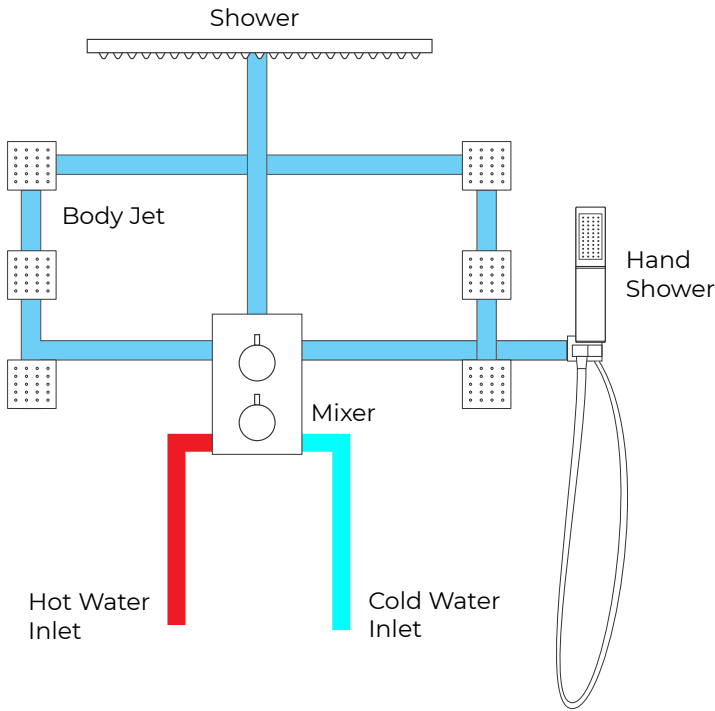

BATHSELECT SQUARE WALL SHOWER WITH JET SPRAY AND HANDSHOWER - SLIDE BAR AND VALVE INCLUDED SPECS

Specifications

- Finish: Brushed Nickel
- Style: Contemporary Rain Shower head
- Hand shower: Included Slide Bar
- Mount Method: Wall Mount & Ceiling mount
- Shower head Material: Stainless Steel

Shower Head Size:

8", 10", 12", 16"

8"
10"
12"
16"

Flow Rate

2.5 GPM / 9.5 LPM (rain Shower);

The LED light will change its color by detecting water temperature:

0-30°C (32-86°F): Blue LED

30-40°C (86-104°F): Green LED

40-50°C (104-122°F): Red LED

50-100°C (122-212°F): Flashing Red LED

Note: The LED lights are powered by water flow, and will be activated once the water is turned on.

Mixer Connection:

Body Jets Size:

- Spray head automatically extends 1 11/32" out of the wall when water is turned on.
- Spray heads are interchangeable by user.
- Spray heads adjust up to 50° in any direction once extended.

Hand Shower Size:

Flow Rate
2.0 GPM / 7.6 LPM