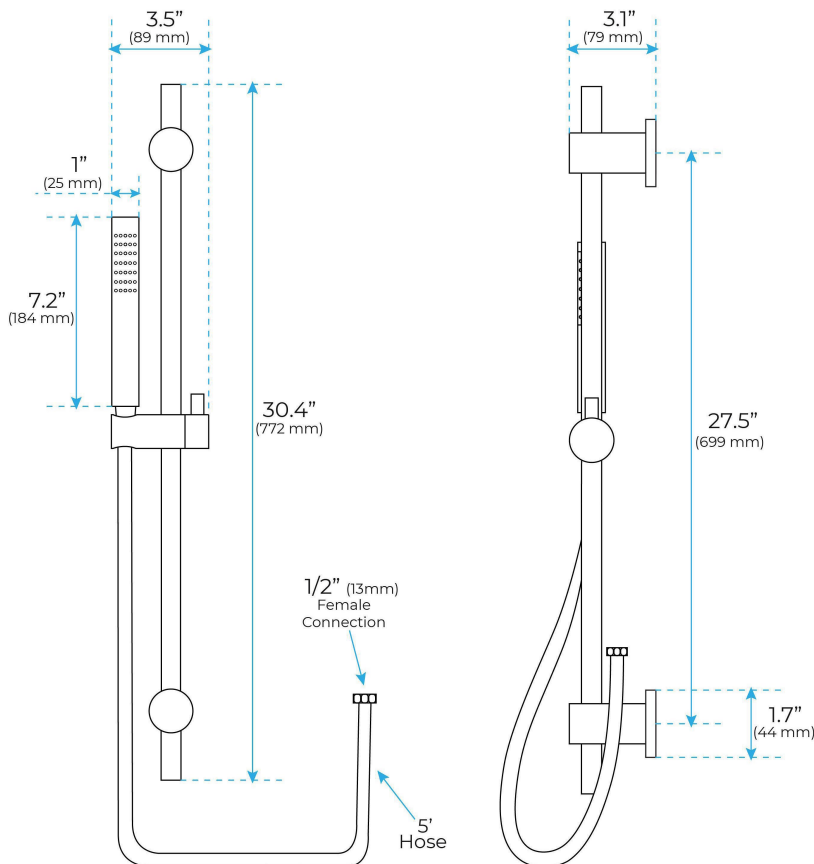

BATHSELECT SQUARE WALL SHOWER WITH JET SPRAY AND HANDSHOWER - SLIDE BAR AND VALVE INCLUDED SPECS

Specifications

- Finish: Brushed Nickel
- Style: Contemporary Rain Shower head
- Hand shower: Included Slide Bar
- Mount Method: Wall Mount & Ceiling mount
- Shower head Material: Stainless Steel

Shower Head Size:

8", 10", 12", 16"

8"
10"
12"
16"

Flow Rate

2.5 GPM / 9.5 LPM (rain Shower);

The LED light will change its color by detecting water temperature:

0-30°C (32-86°F): Blue LED

30-40°C (86-104°F): Green LED

40-50°C (104-122°F): Red LED

50-100°C (122-212°F): Flashing Red LED

Note: The LED lights are powered by water flow, and will be activated once the water is turned on.

Mixer Connection:

Body Jets Size:

- Spray head automatically extends 1 11/32" out of the wall when water is turned on.
- Spray heads are interchangeable by user.
- Spray heads adjust up to 50° in any direction once extended.

Hand Shower Size:

Flow Rate
2.0 GPM / 7.6 LPM