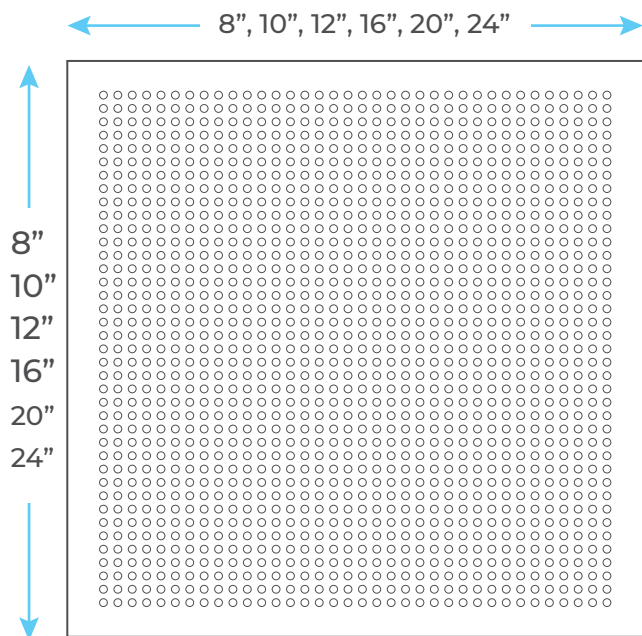

# BATHSELECT BRUSHED NICKEL CEILING MOUNT RAINFALL SHOWER SET WITH THERMOSTAT MIXER JET SPRAYS AND SLIDE BAR HANDSHOWER SPECS

## Specifications

- TYPE: LED Shower Set
- VALVE CORE MATERIAL: Ceramic
- SURFACE TREATMENT: Brushed
- SURFACE FINISH: Brushed Nickel

## Shower Head Size:

(If you are opted for Led Shower head)

The LED light will change its color by detecting water temperature:

- 0-30°C (32-86°F): Blue LED
- 30-40°C (86-104°F): Green LED
- 40-50°C (104-122°F): Red LED
- 50-100°C (122-212°F): Flashing Red LED