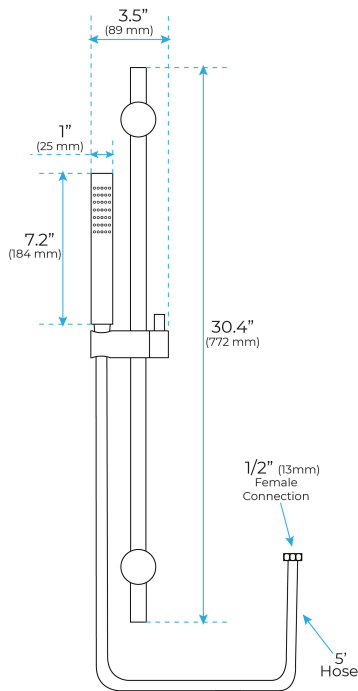

## Specifications

- TYPE: LED Shower Set
- VALVE CORE MATERIAL: Ceramic
- SURFACE TREATMENT: Brushed
- SURFACE FINISH: Brushed Nickel

## Shower Head Size:

(If you are opted for Led Shower head)

The LED light will change its color by detecting water temperature:

- 0-30°C (32-86°F): Blue LED
- 30-40°C (86-104°F): Green LED
- 40-50°C (104-122°F): Red LED
- 50-100°C (122-212°F): Flashing Red LED

Note: The LED lights are powered by water flow, and will be activated once the water is turned on.

**Hand Shower Size:**

**Body Jets Size:**

**Mixer Connection :**