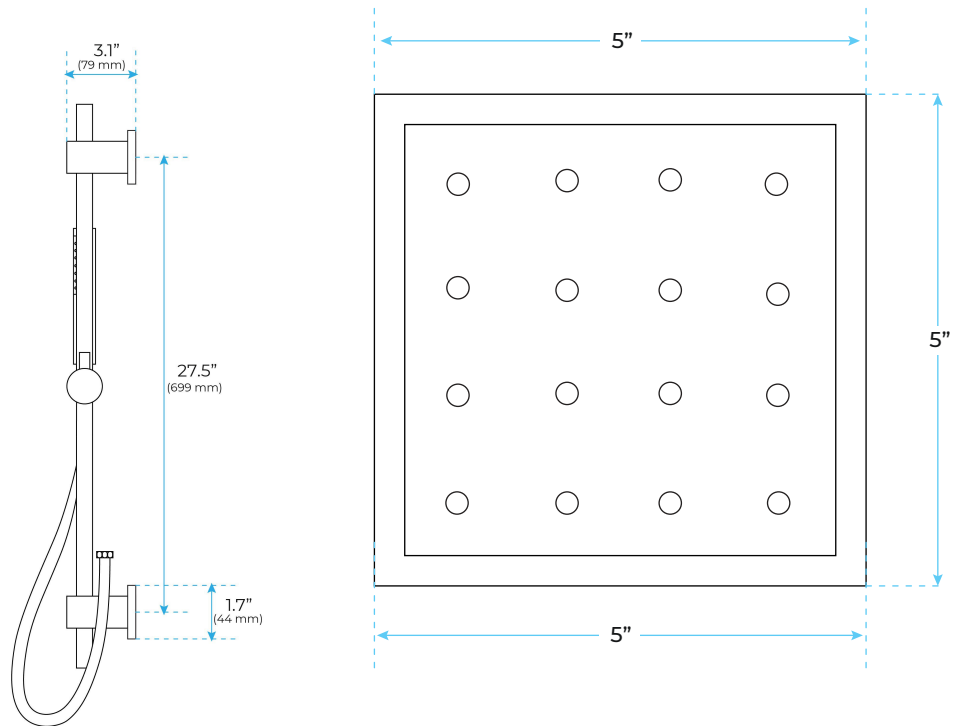

## Specifications

- TYPE: LED Shower Set
- VALVE CORE MATERIAL: Ceramic
- SURFACE TREATMENT: Brushed
- SURFACE FINISH: Brushed Nickel

## Shower Head Size:

(If you are opted for Led Shower head)

The LED light will change its color by detecting water temperature:

- 0-30°C (32-86°F): Blue LED
- 30-40°C (86-104°F): Green LED
- 40-50°C (104-122°F): Red LED
- 50-100°C (122-212°F): Flashing Red LED

Note: The LED lights are powered by water flow, and will be activated once the water is turned on.

**Hand Shower Size:**

**Body Jets Size:**

**Mixer Connection :**